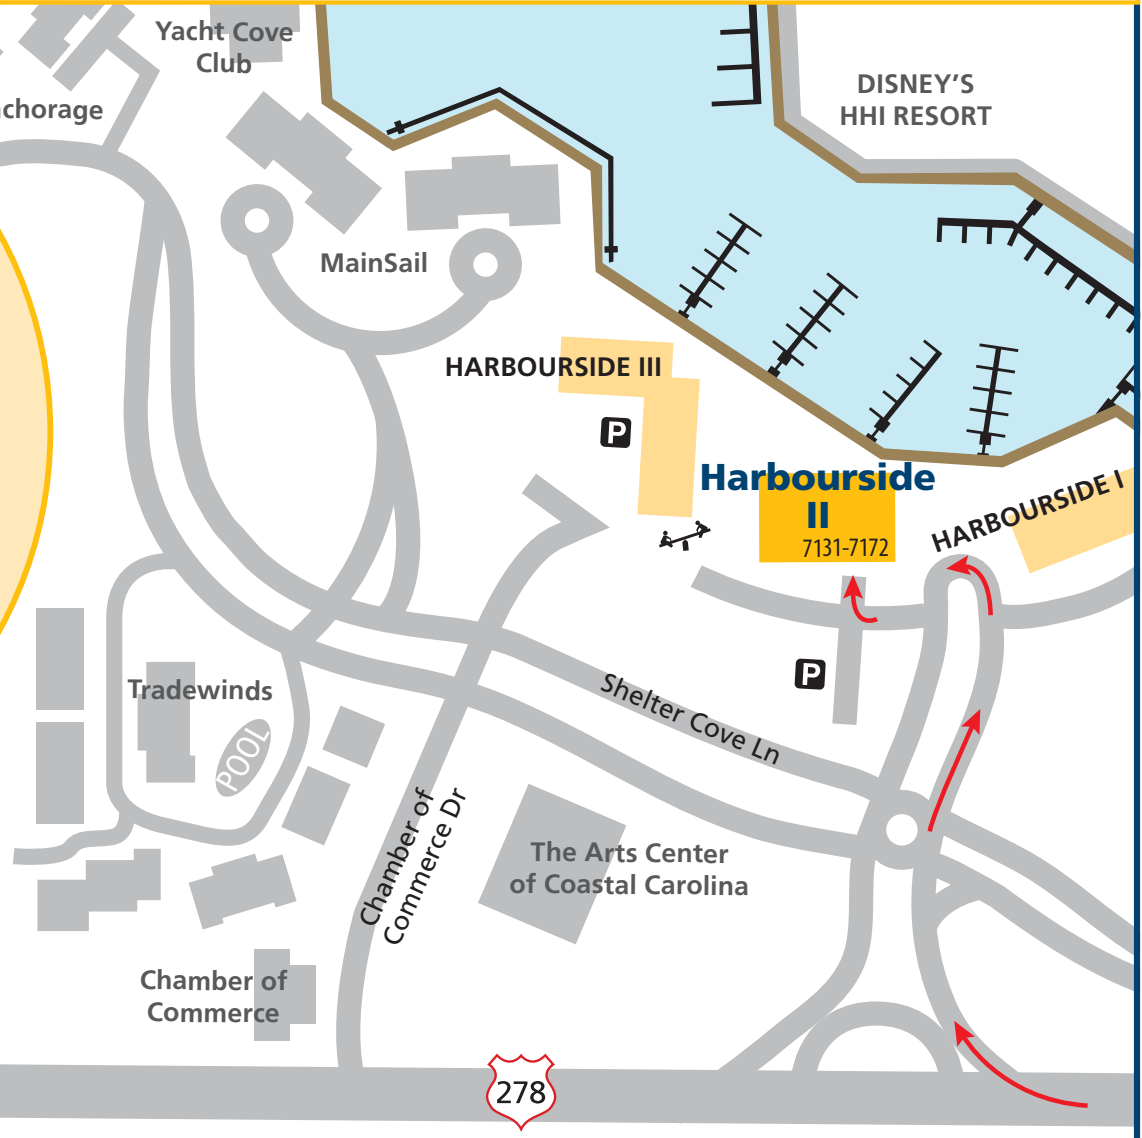

BEFORE driving to your villa, please pick up your check-in package, car pass and keys at the Palmetto Dunes Welcome Center.

As you enter the resort, the Welcome Center is the first building on the right hand side.

The street address is: 4 Queens Folly Road, Hilton Head Island, SC 29928

DRIVING DIRECTIONS TO HARBOURSIDE II AT SHELTER COVE HARBOUR

Turn **RIGHT** at the Shelter Cove entrance, located mid-island via **Hwy. 278 Business / William Hilton Parkway**. In Shelter Cove now, follow this road until you reach a circle. Go around the circle and make a **RIGHT**. **Harbourside II** is the first building on your right. There is a security gate code needed to access this gate which will be given to the guest upon arrival. Upon entering, follow the unit signs to locate your villa number.

Icons

- Parking
- Playground
- Walkways