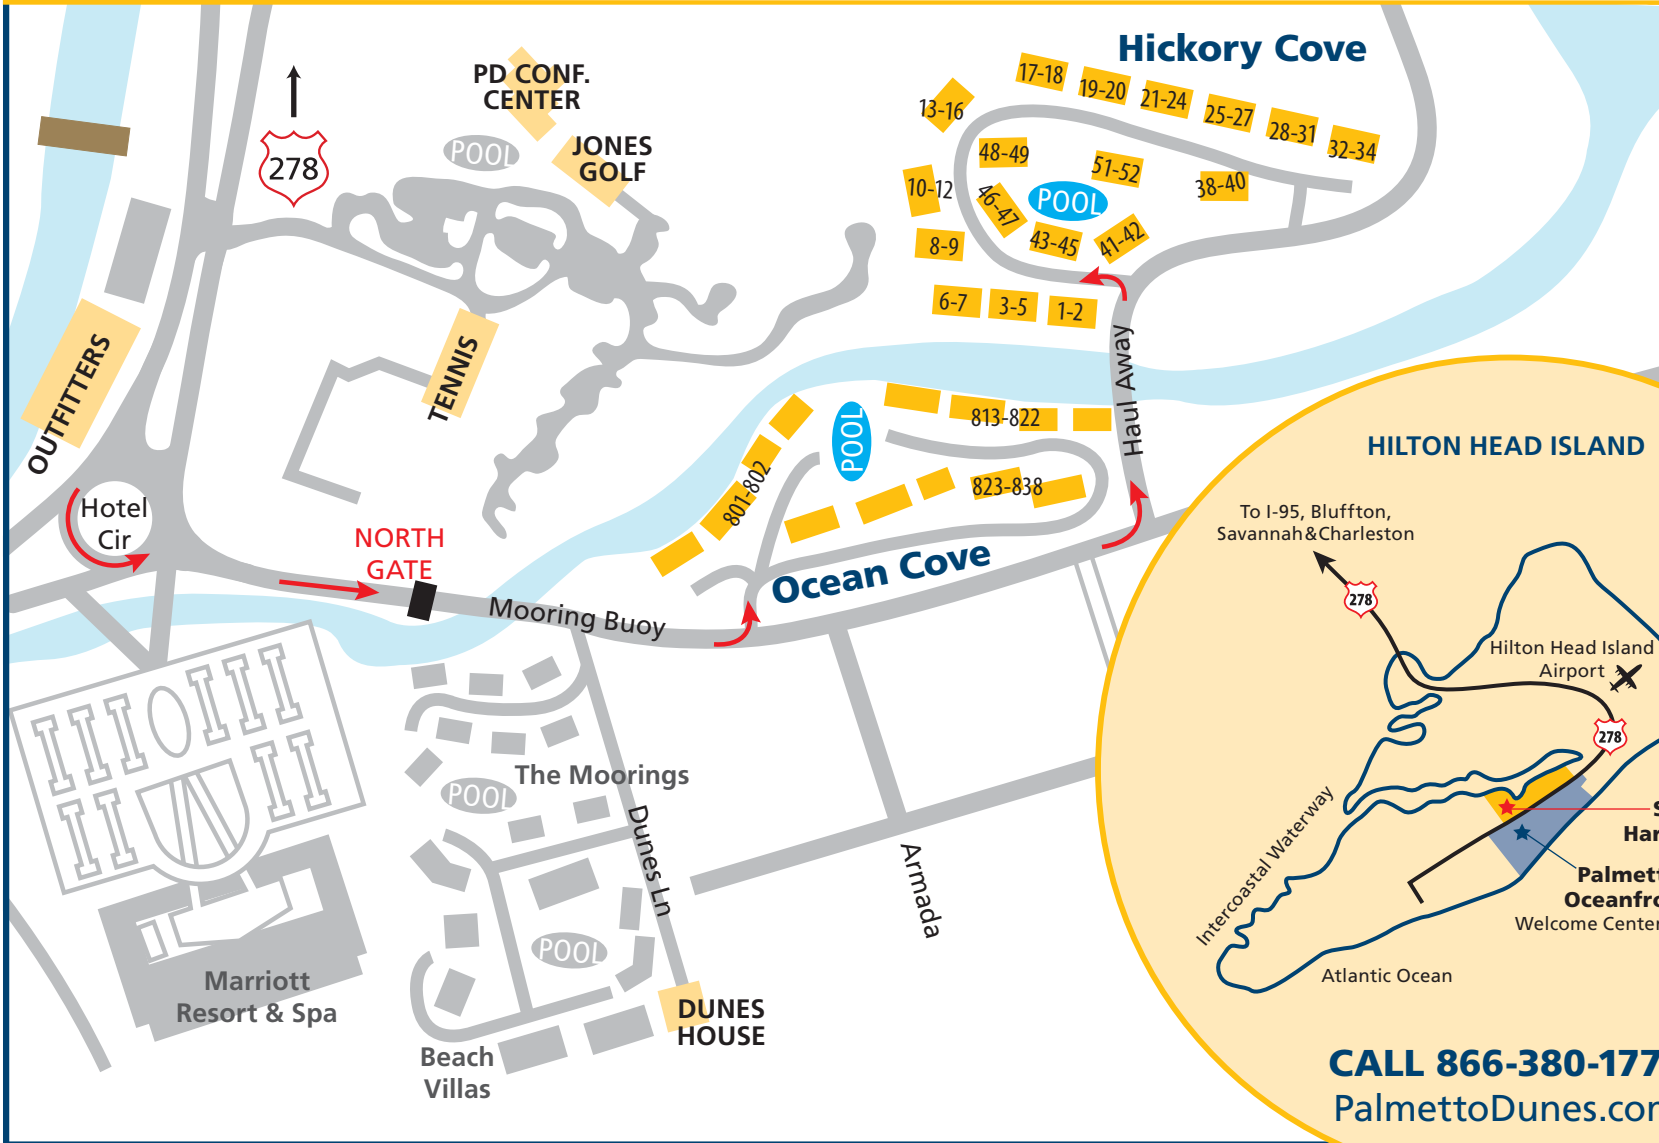

BEFORE driving to your villa, please pick up your check-in package, car pass and keys at the Palmetto Dunes Welcome Center.

As you enter the resort, the Welcome Center is the first building on the right hand side.

The street address is: 4 Queens Folly Road, Hilton Head Island, SC 29928

DRIVING DIRECTIONS TO OCEAN COVE AND HICKORY COVE

Turn **LEFT** at the Palmetto Dunes entrance, located mid-island via **Hwy 278 Business / William Hilton Parkway**, then follow **Queens Folly Road** to the traffic circle. Follow signs to the **North Gate**. A Palmetto Dunes guest pass is required to drive through this gate. Look **LEFT** to locate the **Ocean Cove** entrance sign or continue on **Mooring Buoy** and then make a **LEFT** onto **Haul Away** to locate the **Hickory Cove** entrance sign. Upon entering, follow the unit signs to locate your villa number.

Icons

-  Security Gates
-  Walkways

HILTON HEAD ISLAND

To I-95, Bluffton, Savannah & Charleston

Hilton Head Island Airport

Shelter Cove Harbour & Marina

Palmetto Dunes Oceanfront Resort
Welcome Center & Guest Check-in

Atlantic Ocean

CALL 866-380-1778
PalmettoDunes.com