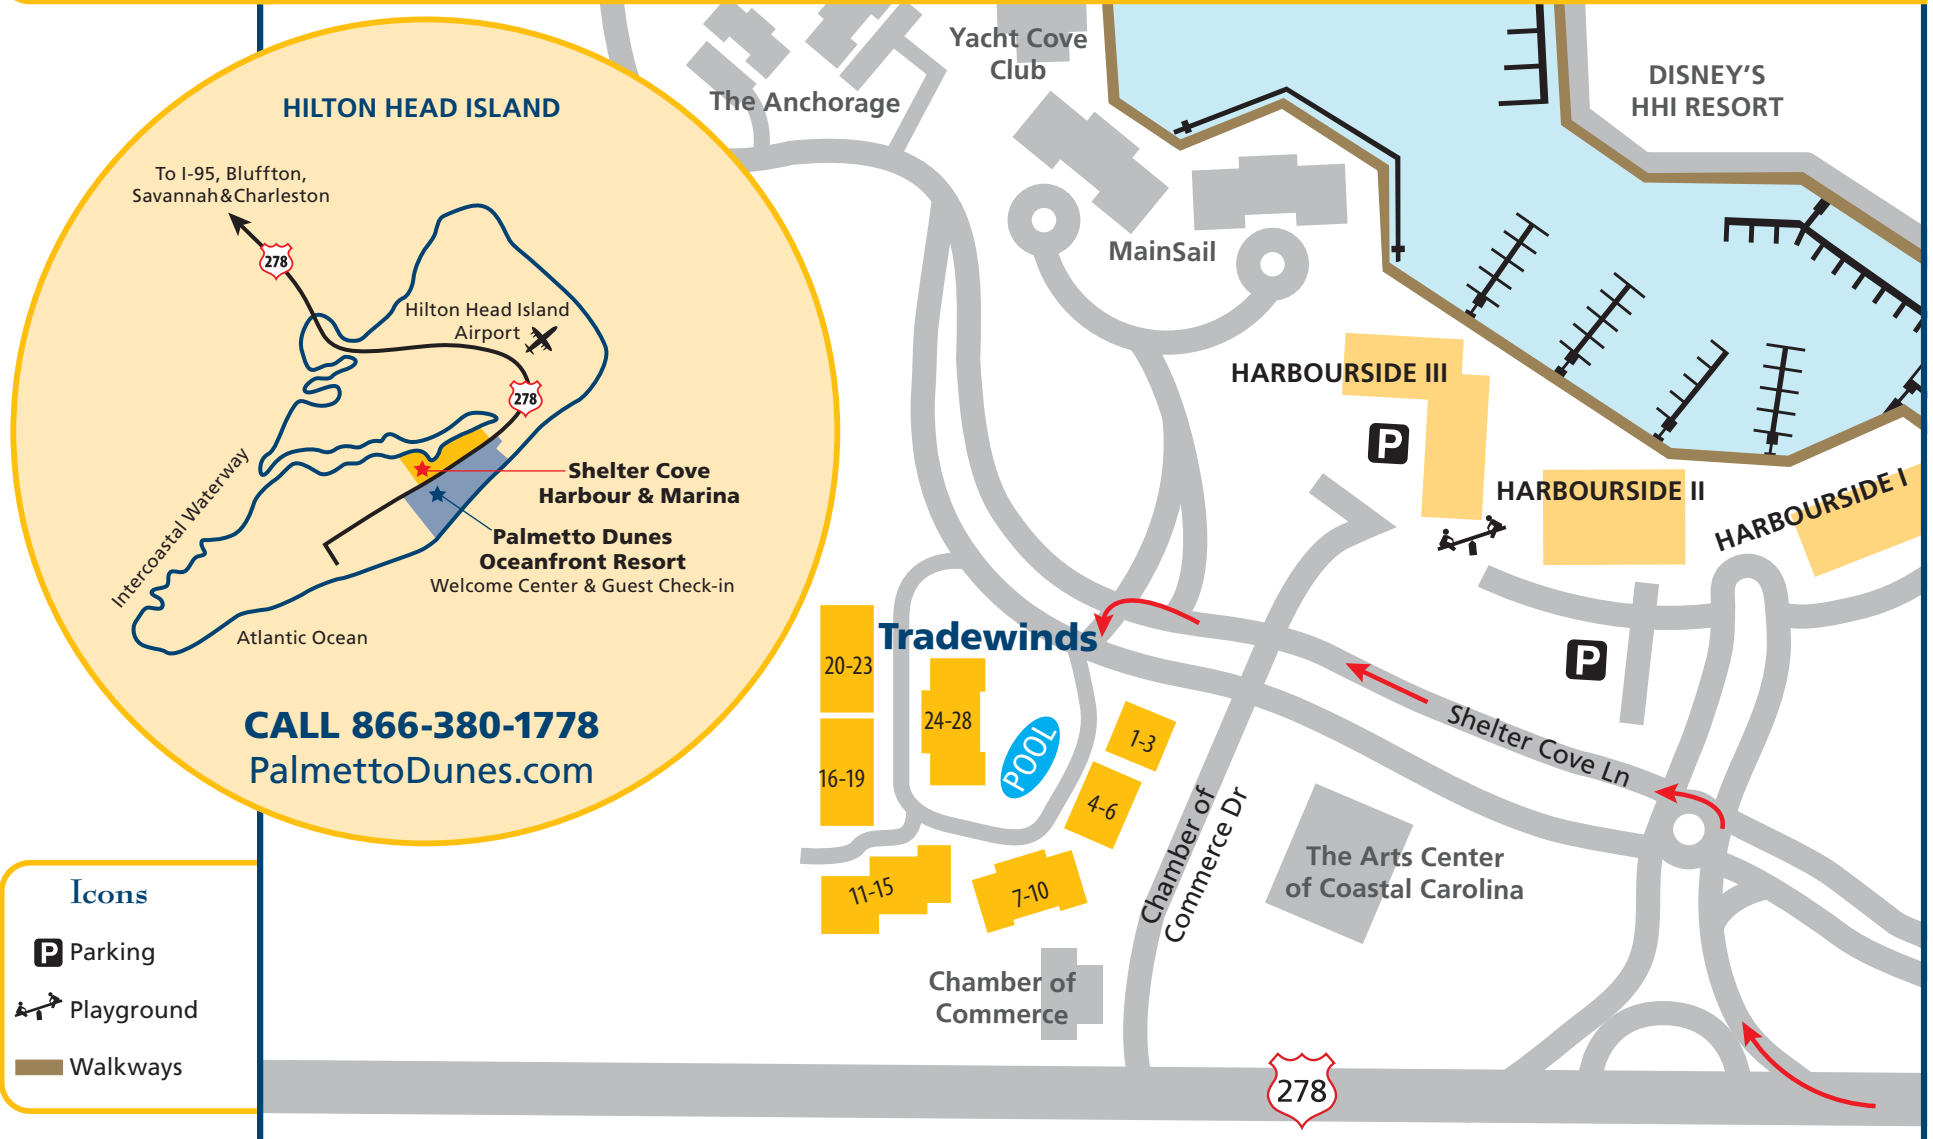

**BEFORE driving to your villa, please pick up your check-in package, car pass and keys at the Palmetto Dunes Welcome Center.**

As you enter the resort, the Welcome Center is the first building on the right hand side.

The street address is: 4 Queens Folly Road, Hilton Head Island, SC 29928

### DRIVING DIRECTIONS TO TRADEWINDS AT SHELTER COVE HARBOUR

Turn **RIGHT** at the Shelter Cove entrance, located mid-island via **Hwy. 278 Business / William Hilton Parkway**. In Shelter Cove now, make your first possible **LEFT** onto **Shelter Cove Lane**. Driving down this road, look to your **LEFT** to locate the **Tradewinds** entrance sign. There is a security gate code needed to access this gate which will be given to the guest upon arrival. Upon entering, follow the unit signs to locate your villa number.