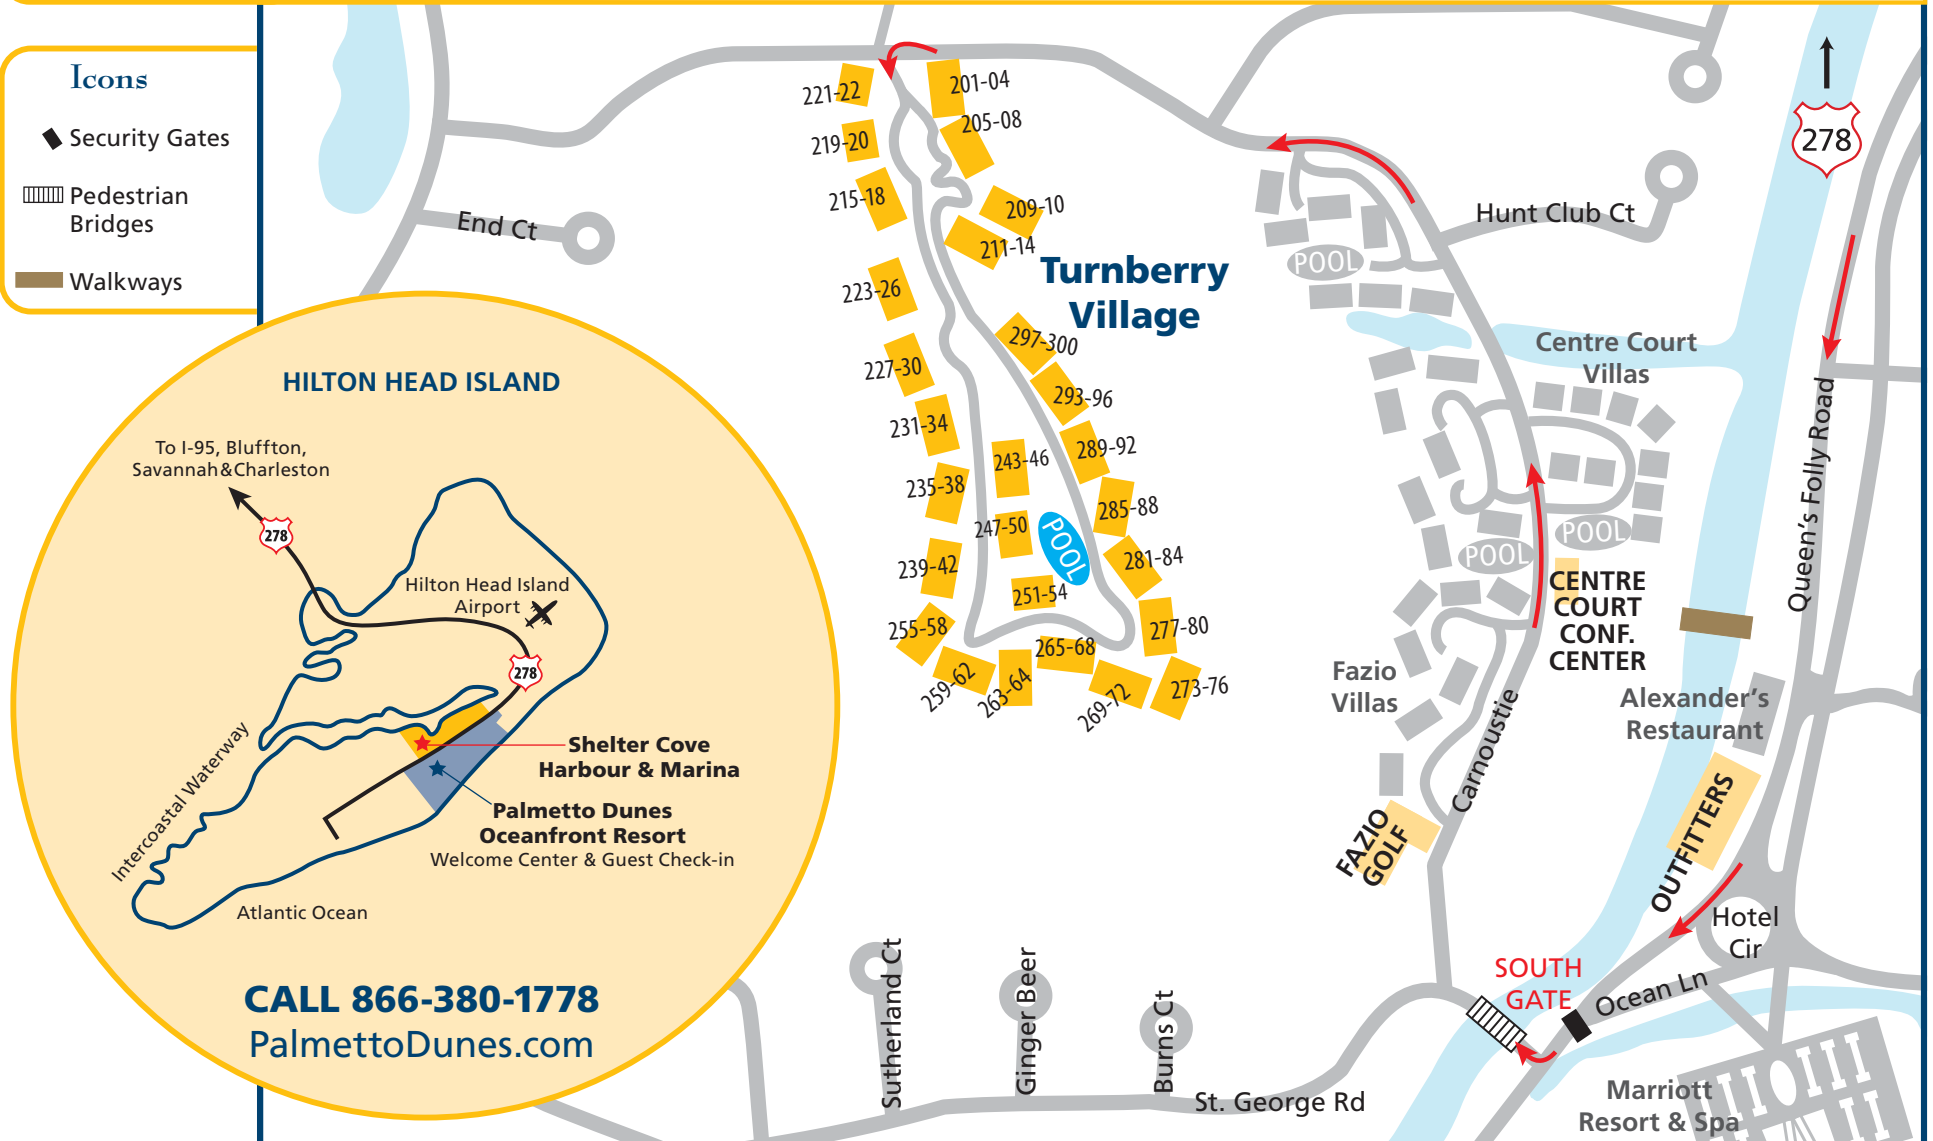

BEFORE driving to your villa, please pick up your check-in package, car pass and keys at the Palmetto Dunes Welcome Center.

As you enter the resort, the Welcome Center is the first building on the right hand side.

The street address is: 4 Queens Folly Road, Hilton Head Island, SC 29928

DRIVING DIRECTIONS TO TURNBERRY VILLAGE

Turn **LEFT** at the Palmetto Dunes entrance, located mid-island via **Hwy 278 Business / William Hilton Parkway**, then follow **Queens Folly Road** to the **South Security Gate**. A Palmetto Dunes guest pass is required to drive through the south security gate. Past the south gate, make your first **RIGHT** onto **Carnoustie Rd**. Follow this road, looking **LEFT** to locate the **Turnberry Village** entrance sign. Upon entering, follow the unit signs to locate your villa number.

Icons

- ◆ Security Gates
- ▤ Pedestrian Bridges
- Walkways

HILTON HEAD ISLAND

To I-95, Bluffton, Savannah & Charleston

Hilton Head Island Airport

Shelter Cove Harbour & Marina

Palmetto Dunes Oceanfront Resort