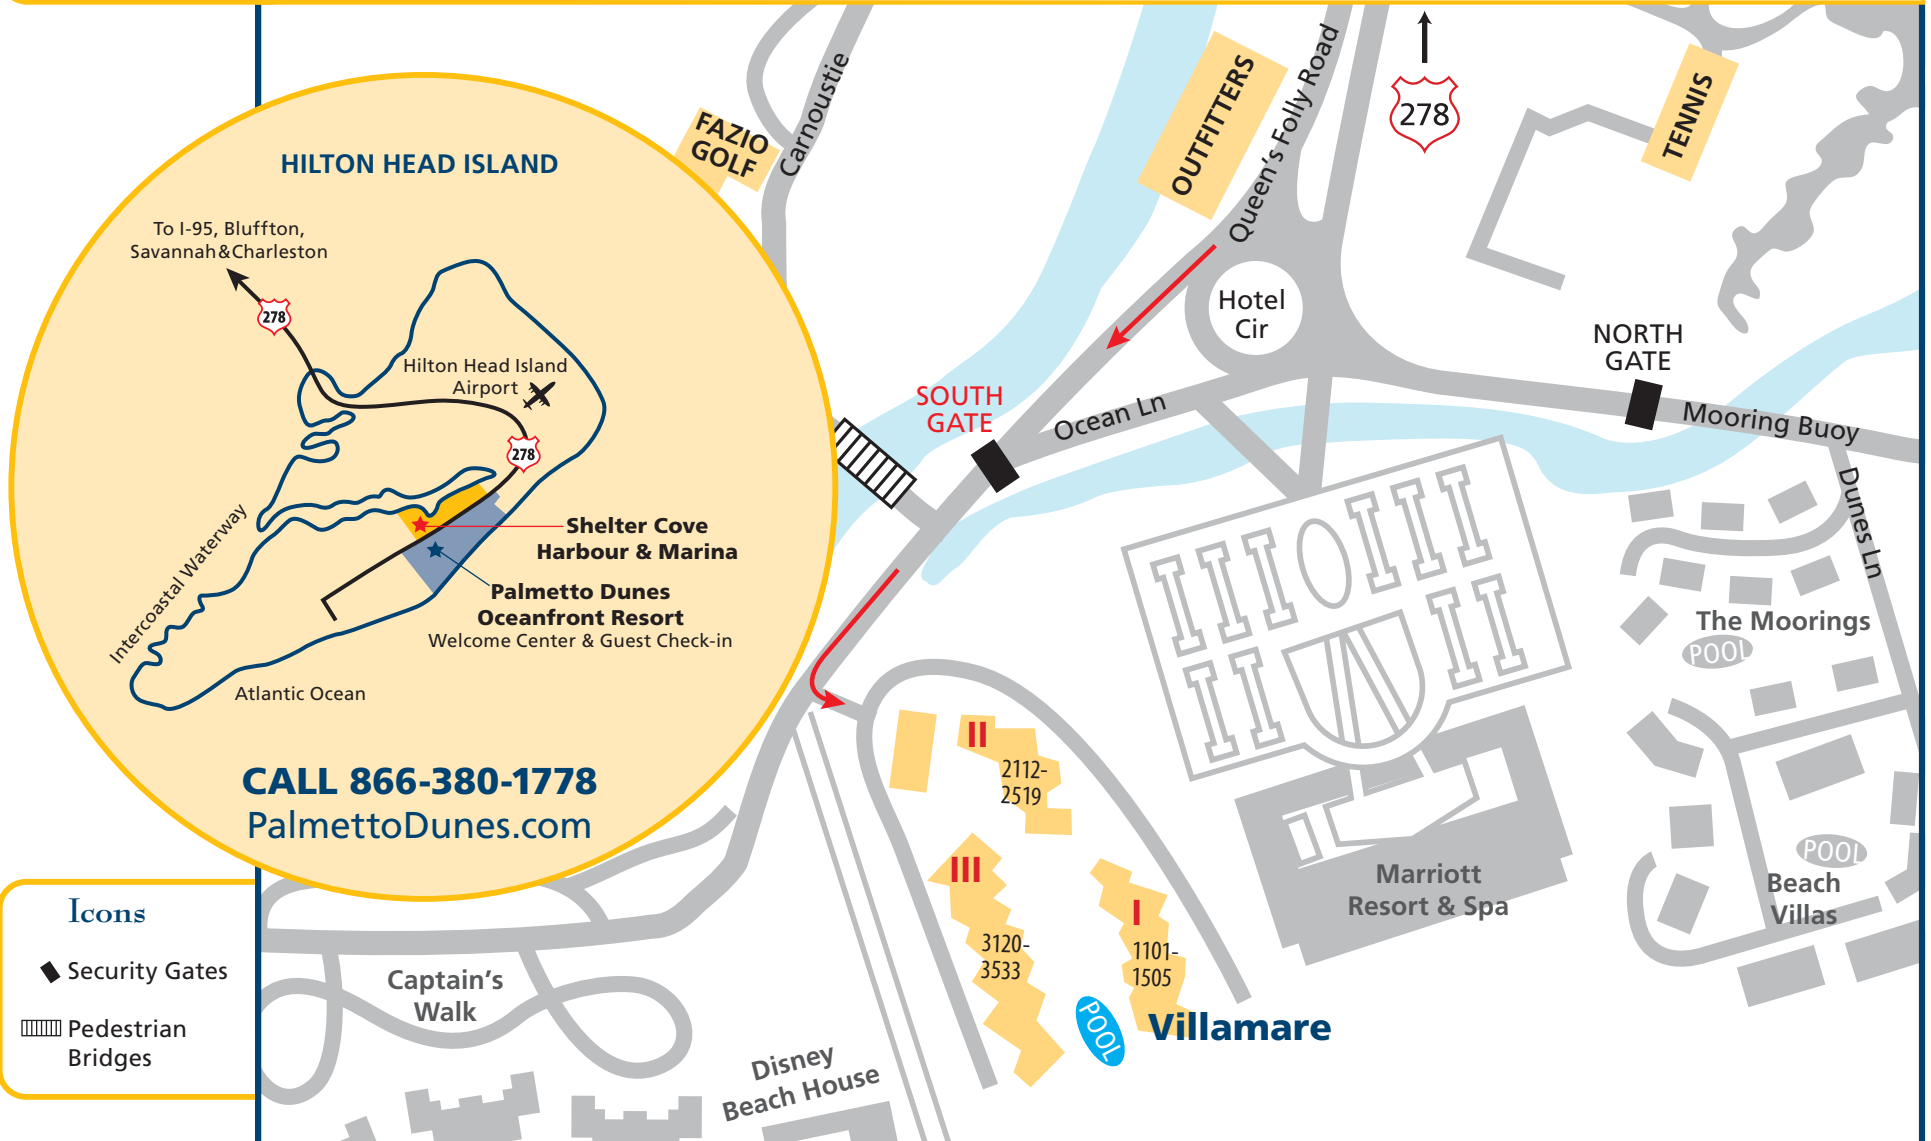

BEFORE driving to your villa, please pick up your check-in package, car pass and keys at the Palmetto Dunes Welcome Center.

As you enter the resort, the Welcome Center is the first building on the right hand side.

The street address is: 4 Queens Folly Road, Hilton Head Island, SC 29928

DRIVING DIRECTIONS TO VILLAMARE

Turn LEFT at the Palmetto Dunes entrance, located mid-island via **Hwy 278 Business / William Hilton Parkway**, then follow **Queens Folly Road** to the **South Security Gate**. A Palmetto Dunes guest pass is required to drive through the south security gate. Past this gate, make your first possible LEFT into **Villamare**. Upon entering, follow the unit signs to locate your villa number.

CALL 866-380-1778
PalmettoDunes.com

Icons

-  Security Gates
-  Pedestrian Bridges