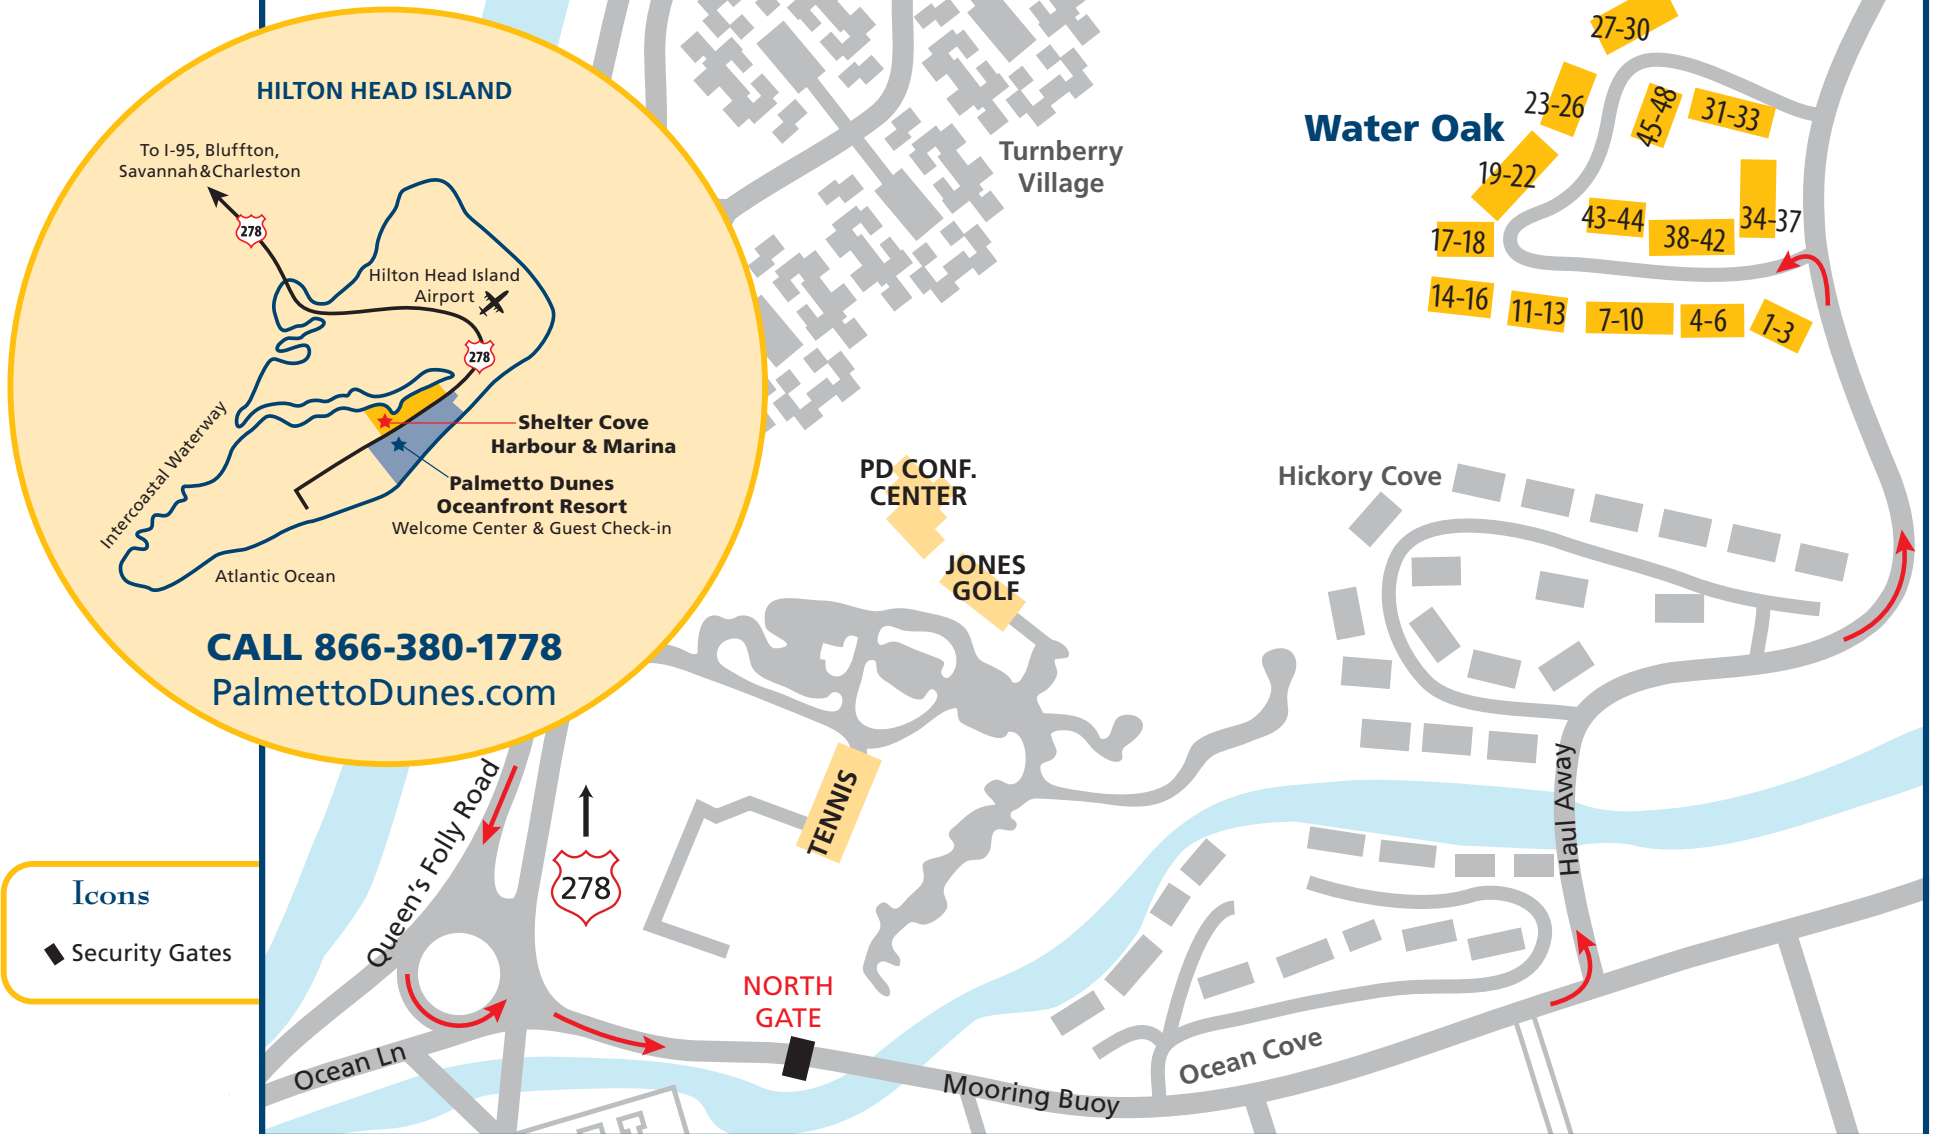

BEFORE driving to your villa, please pick up your check-in package, car pass and keys at the Palmetto Dunes Welcome Center.

As you enter the resort, the Welcome Center is the first building on the right hand side.

The street address is: 4 Queens Folly Road, Hilton Head Island, SC 29928

DRIVING DIRECTIONS TO WATER OAK

Turn **LEFT** at the Palmetto Dunes entrance, located mid-island via **Hwy 278 Business / William Hilton Parkway**, then follow **Queens Folly Road** to the traffic circle. Follow signs to the **North Gate**. A Palmetto Dunes guest pass is required to drive through the north security gate. Make a **LEFT** onto **Haul Away**. Look for the second complex entrance sign to your **LEFT**. Upon entering, follow the unit signs to locate your villa number.