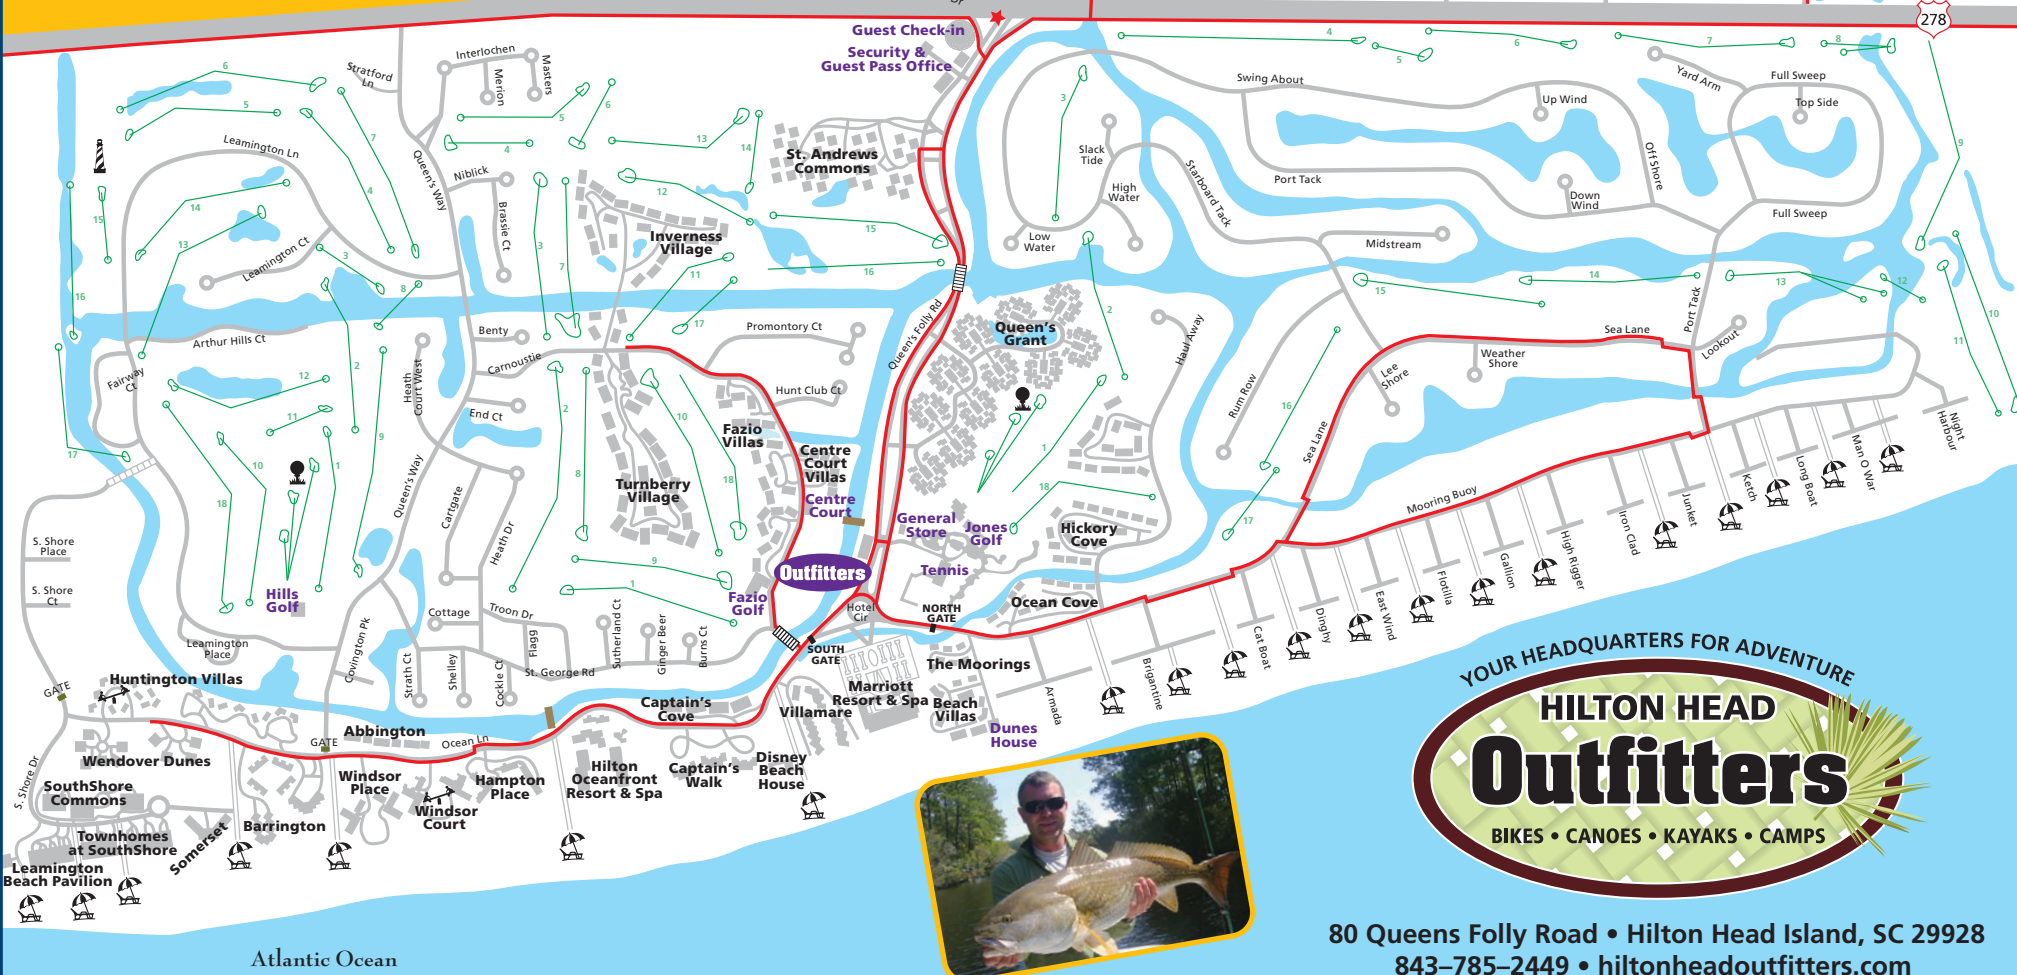

HILTON HEAD OUTFITTERS LAGOON & BIKE TRAILS MAP

TAKE ADVANTAGE OF OTHER RESORT ACTIVITIES:

GOLF: three championship golf courses, plus lessons, clinics and great pro shop.

TENNIS: world-class tennis facilities with 25 courts plus lessons, and clinics for junior and adults.

OUTFITTERS: bikes, kayaks, canoes, beach gear and lagoon fishing.

SHELTER COVE HARBOUR: waterfront shopping, casual dining and nightly seasonal entertainment.

SHELTER COVE MARINA: charter fishing, dolphin & nature tours, sport crabbing, kayaking and more!

- ICONS:**
- Leamington Lighthouse
 - Resort Entrance
 - Security Gates
 - Residential Gates
 - Beach Access
 - Playground
 - Pedestrian Bridges
 - Walkways
 - Driving Bridges
 - Bike Trails
 - Driving Range