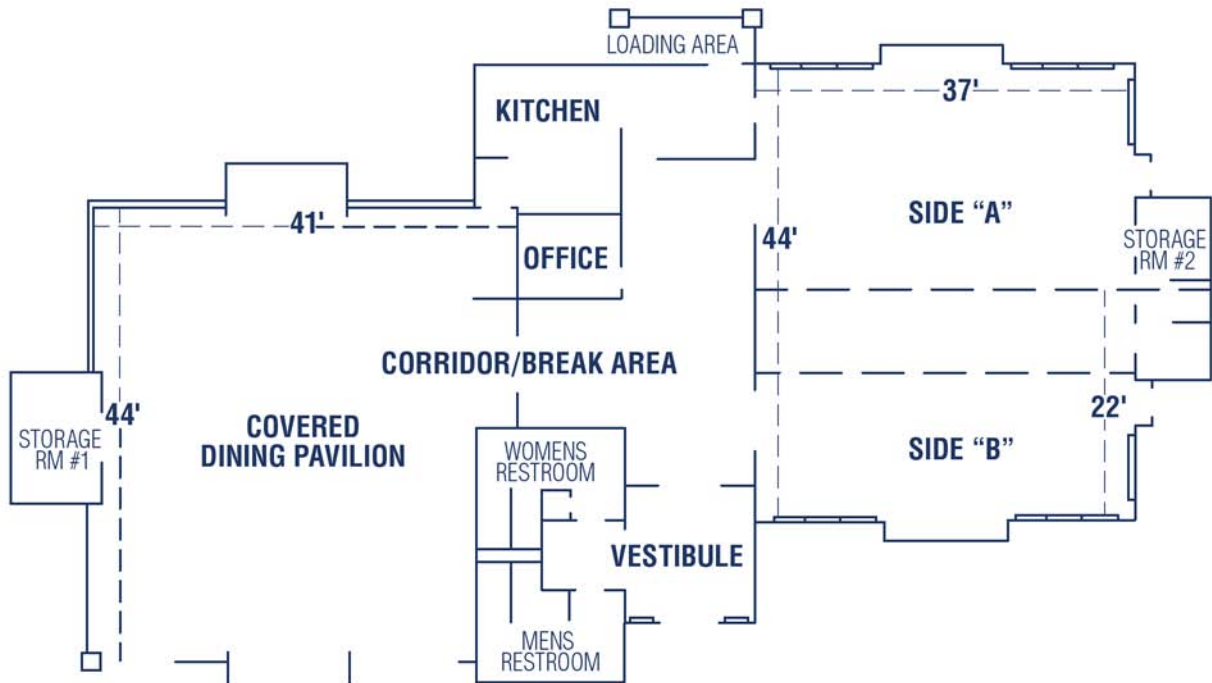

## Centre Court Conference Center

This is a well-equipped, all-in-one conference center designed for groups of up to 150 attendees. Bright and airy, this 1,628 square foot meeting room can be divided by moveable walls. Generous pre-function or break space as well as a covered open-air dining pavilion that's perfect for luncheon breaks or casual dinner buffets. Adjacent to top-ranked Palmetto Dunes Tennis Center.

Room	Square Feet	Ceiling Height	Banquet	Schoolroom	Theater	Conf	U-Shape	Hollow Square
Centre Court	1,628	11' 11"	120	108	180	36	44	56
Side A	814	11' 11"	60	32	75	24	28	32
Side B	814	11' 11"	60	32	75	24	28	32