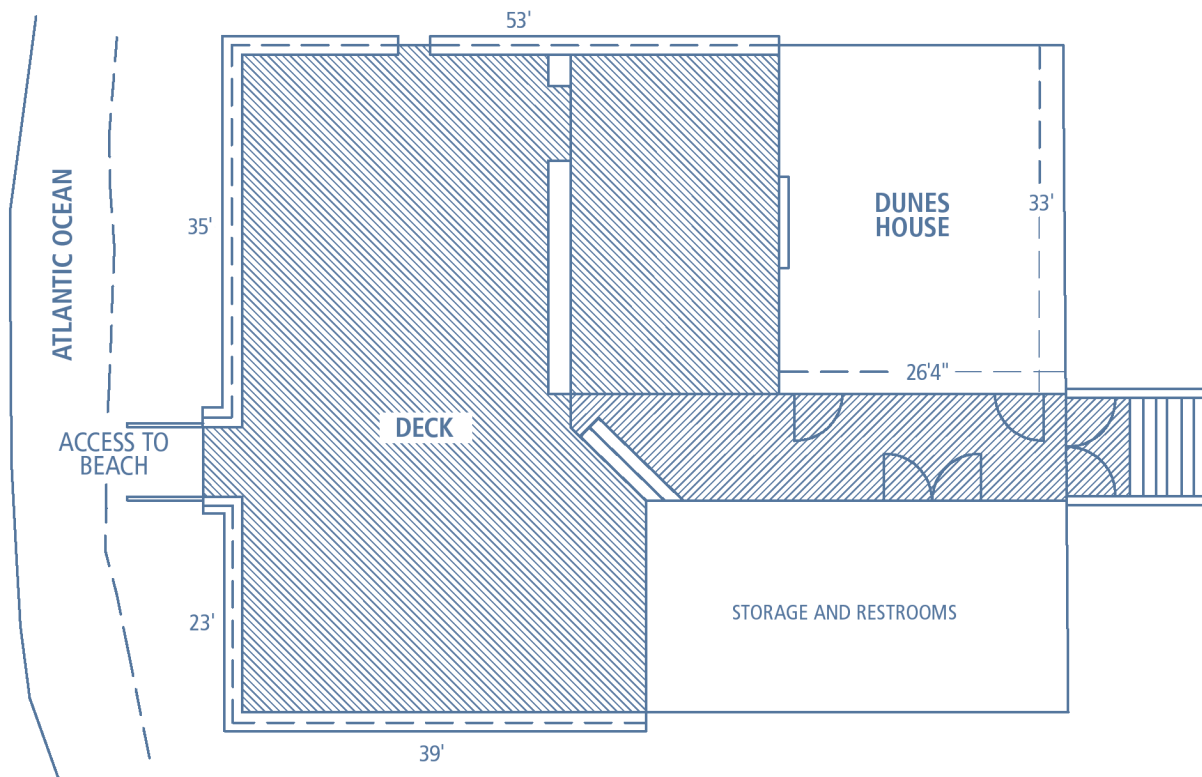

EVENT LOCATIONS

The Dunes House

The Dunes House at Palmetto Dunes Resort offers 800 square feet of covered interior space, plus an additional 1,000 square feet of decking. This oceanfront venue can accommodate weddings up to 200 people but also can be set up for much smaller events.

Room	Square Feet	Banquet	Schoolrm	Theater	Conf	U-Shape	Hollow Square
Dunes House	800	60	32	50	20	20	24
Deck Area		200					