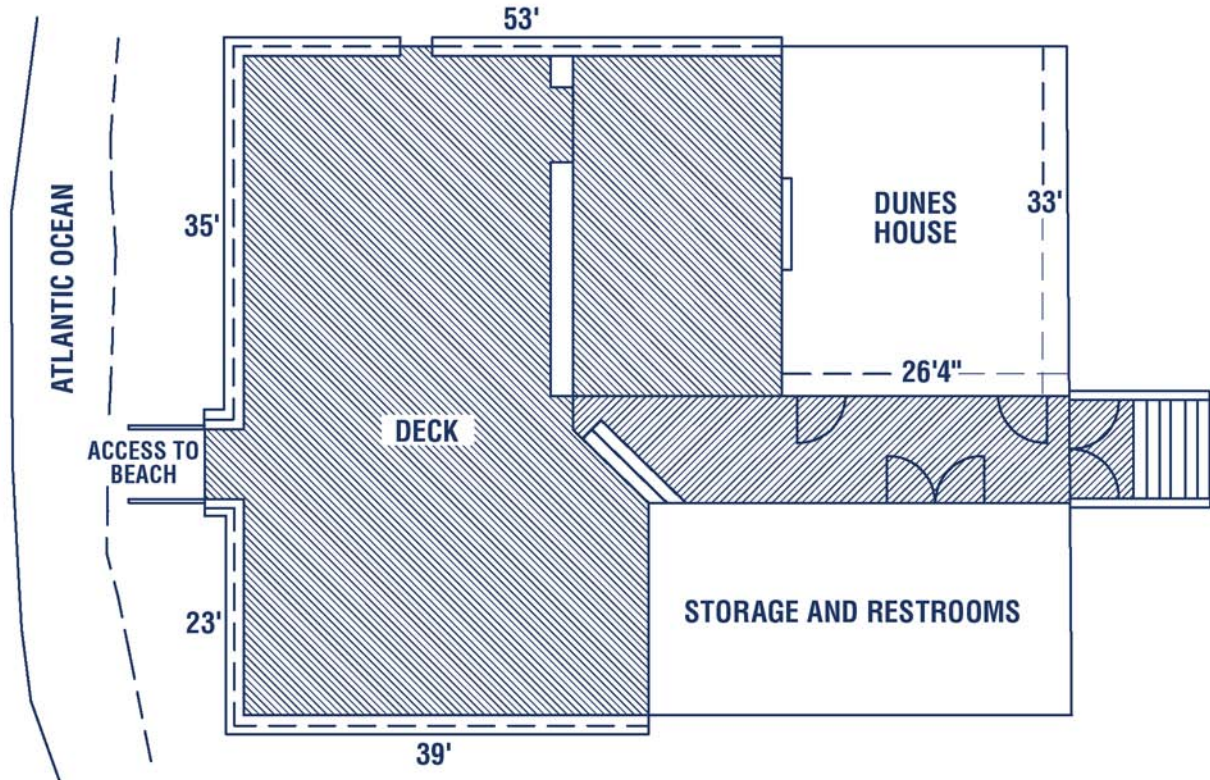

## The Dunes House

The Dunes House at Palmetto Dunes Resort offers 800 square feet of covered interior space, plus an additional 1000 square feet of decking. This oceanfront venue can accommodate weddings up to 200 people but also can be set up for much smaller events.

Room	Square Feet	Ceiling Height	Banquet	Schoolroom	Theater	Conf	U-Shape	Hollow Square
Dunes House	800		60	32	50	20	20	24
Deck Area			200					