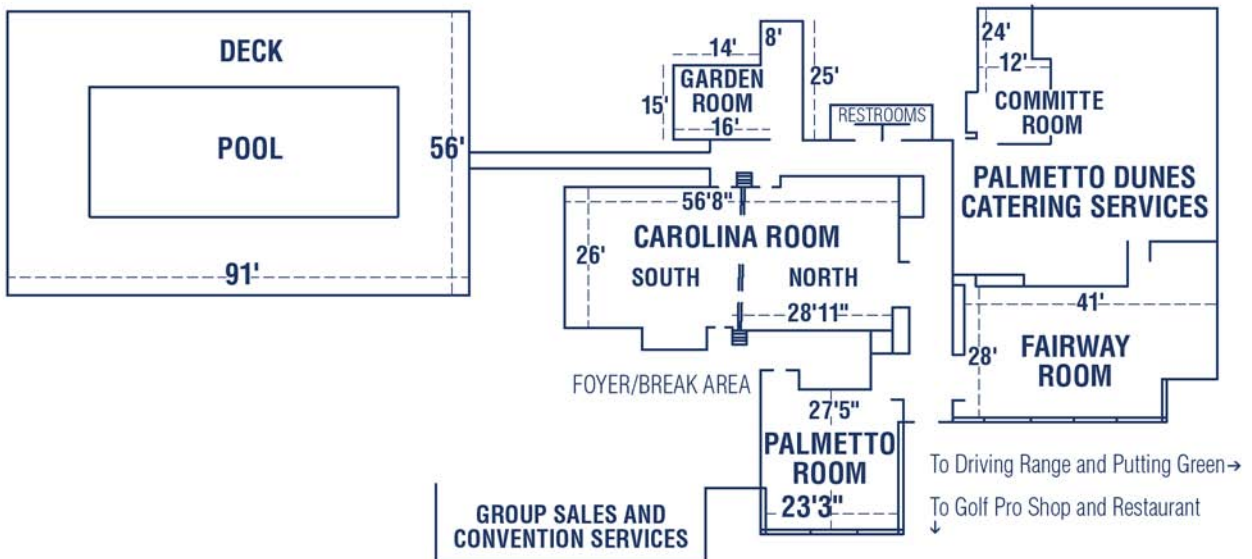

Event Locations

Palmetto Dunes Conference Center

The Resort's primary meeting area. It features four conference rooms, plus a small boardroom—were recently renovated. Pool deck provides a casual option for group entertaining. Excellent catering is available on site. Convenient location next to Robert Trent Jones Oceanfront golf course.

Room	Square Feet	Ceiling Height	Banquet	Schoolroom	Theater	Conf	U-Shape	Hollow Square
Carolina	1,368	9' 11"	100	92	140	48	52	58
Carolina North	696	9' 11"	50	40	60	24	28	34
Carolina South	672	9' 11"	50	40	60	24	28	34
Fairway	1,148	11' 5½"	70	48	80	28	30	36
Palmetto	632	9' 11"	50	40	54	28	27	32
Garden	416	7' 11"	30	20	30	16	15	18
Committee	260	7' 11"				10		
Outdoor Pool			200					