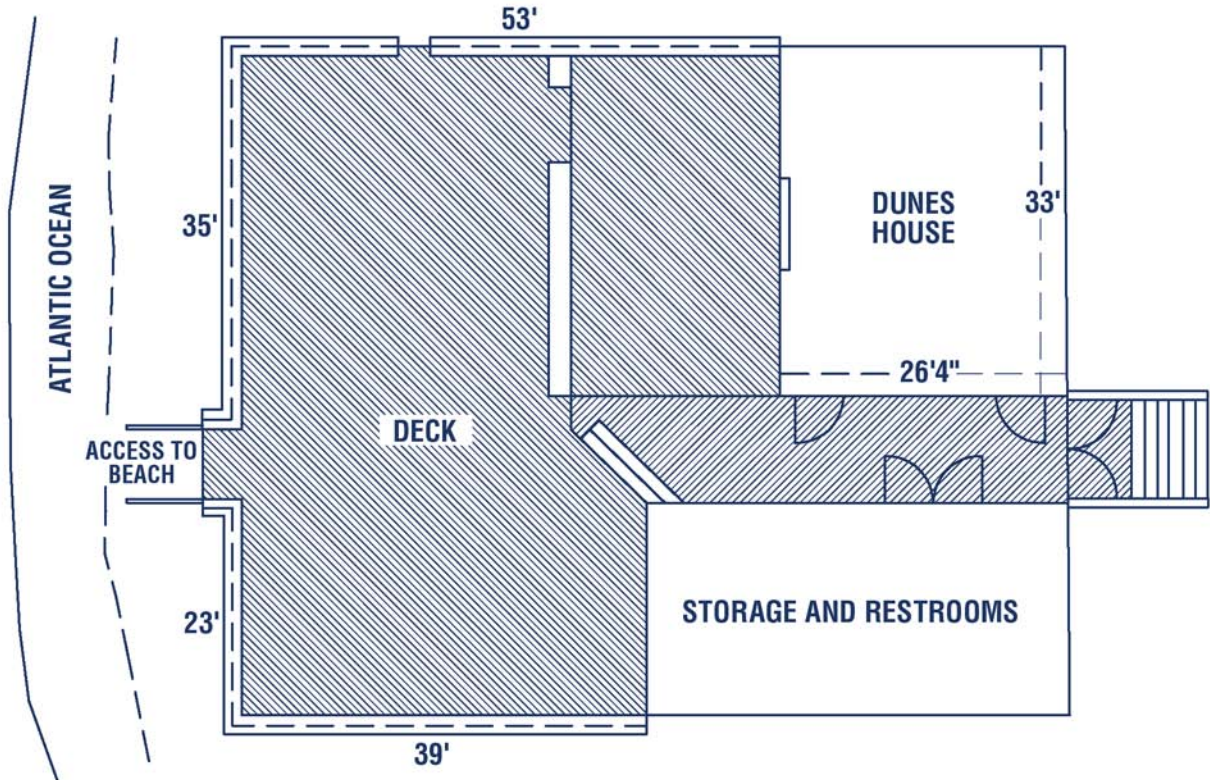

Event Locations

The Dunes House

The Dunes House at Palmetto Dunes Resort offers 800 square feet of covered interior space, plus an additional 1000 square feet of decking. This oceanfront venue can accommodate weddings up to 200 people but also can be set up for much smaller events.

Room	Square Feet	Ceiling Height	Banquet	Schoolroom	Theater	Conf	U-Shape	Hollow Square
Dunes House	800		60	32	50	20	20	24
Deck Area			200					