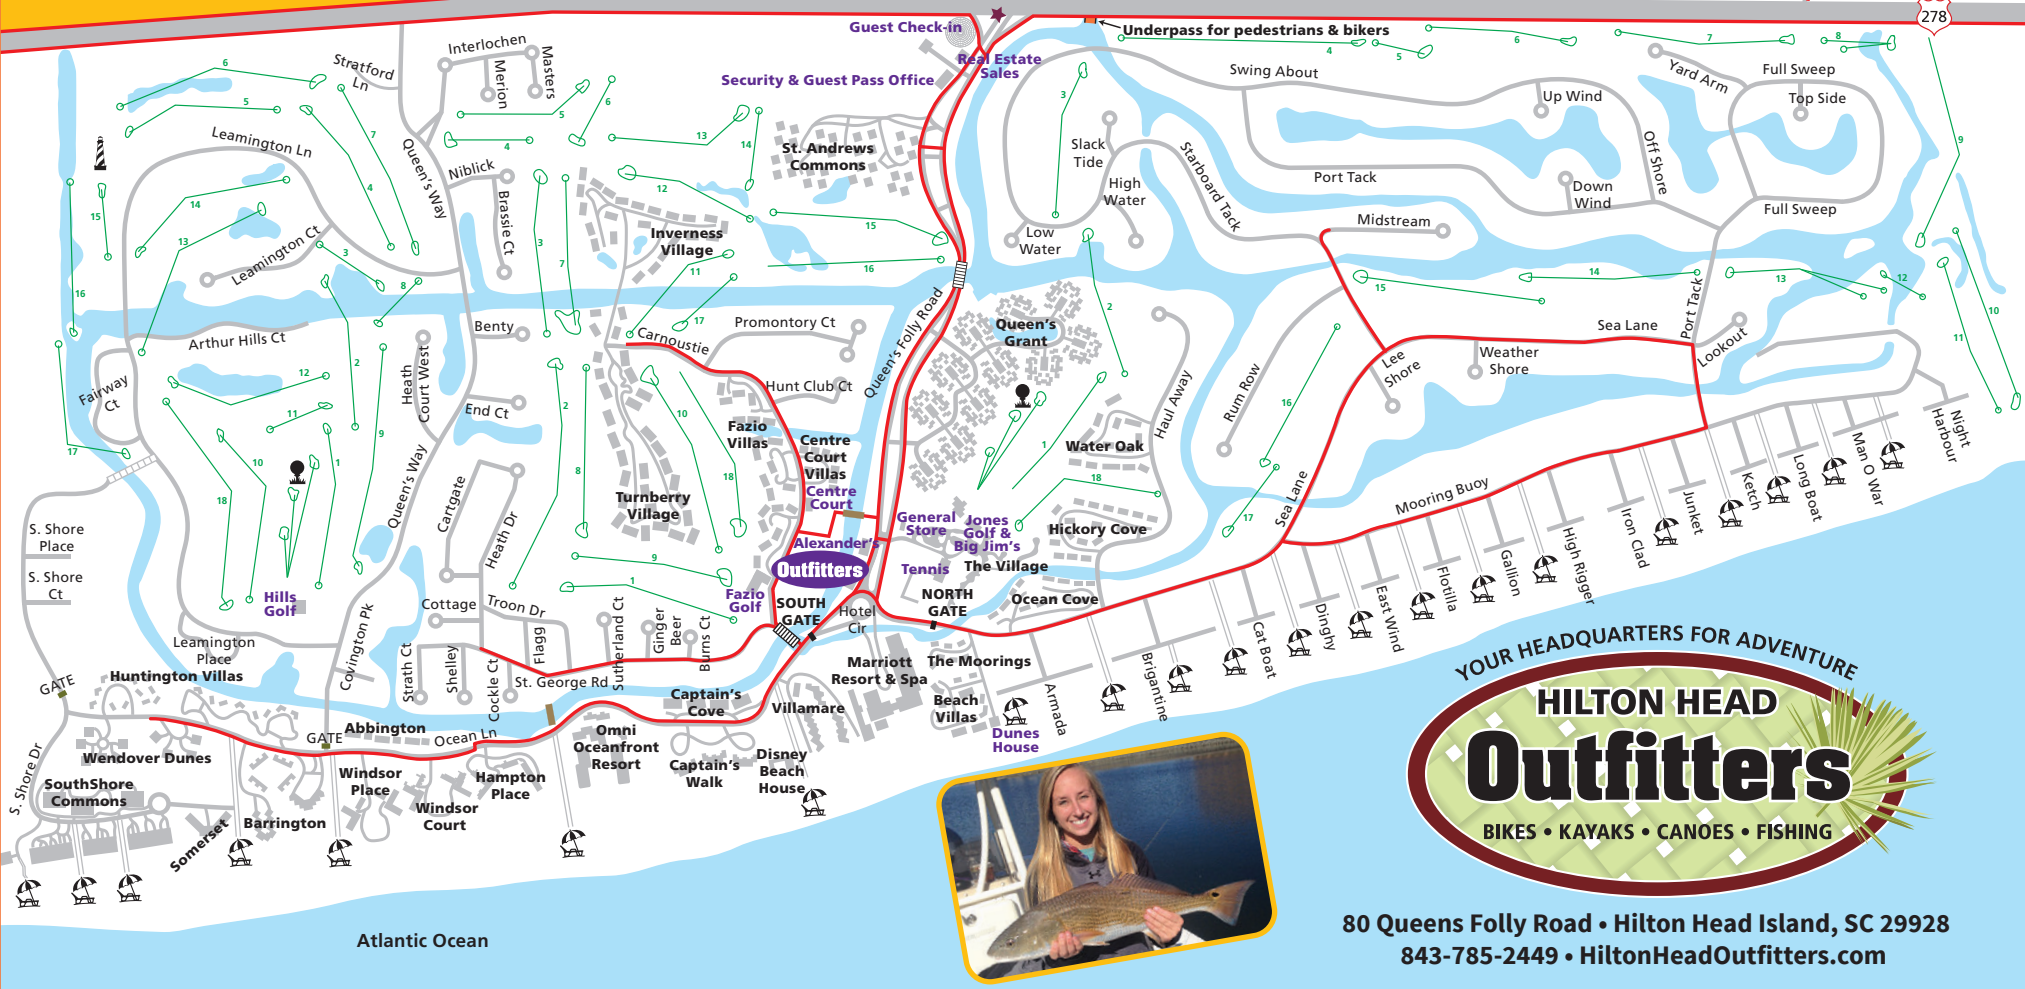

PALMETTO DUNES LAGOON & BIKE TRAILS MAP

TAKE ADVANTAGE OF OTHER RESORT ACTIVITIES:

GOLF: Three championship golf courses, plus golf lessons, clinics & great pro shops.

TENNIS & PICKLEBALL: World-class tennis facilities with 23 clay courts and 8 pickleball courts. Six tennis courts are lighted for night play. Tennis & pickleball lessons & clinics for junior & adults available!

OUTFITTERS: Bikes, kayaks, canoes, beach gear & lagoon fishing.

SHELTER COVE HARBOUR: Waterfront shopping, casual dining & nightly seasonal entertainment.

SHELTER COVE MARINA: Inshore & offshore charter fishing, dolphin & nature cruises, sport crabbing, kayaking, 2-person cat boat plus seasonal fireworks & pirate cruises!

HILTON HEAD ISLAND BIKE TRAILS MAP

278 West to I-95,
Bluffton, Savannah
& Charleston

YOUR HEADQUARTERS FOR ADVENTURE

HILTON HEAD Outfitters

BIKES • KAYAKS • CANOES • FISHING

80 Queens Folly Road • Hilton Head Island, SC 29928
843-785-2449 • HiltonHeadOutfitters.com