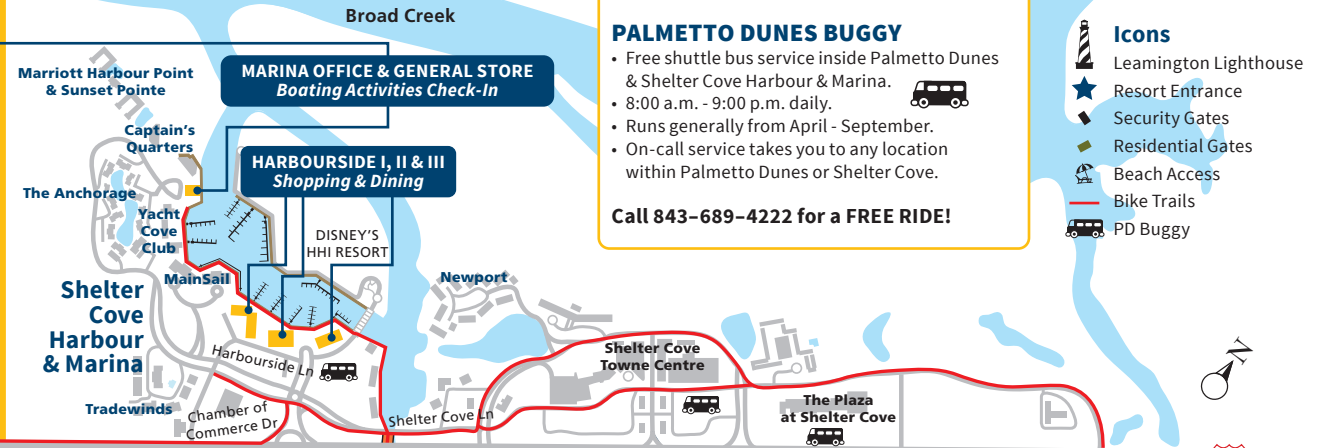

WATER SPORTS & ACTIVITIES

- 2 Person Cat Boat
- Kayak Tours & Rentals
- Sport Crabbing Dock
- Waterskiing
- Wakesports
- Bike Rentals
- Pontoon Boat Rentals
- Stand Up Paddleboards

SHOPPING & DINING

- Casual Waterfront Dining
- Apparel Boutiques
- Galleries & Souvenir Shops

PALMETTO DUNES BUGGY

- Free shuttle bus service inside Palmetto Dunes & Shelter Cove Harbour & Marina.
- 8:00 a.m. - 9:00 p.m. daily.
- Runs generally from April - September.
- On-call service takes you to any location within Palmetto Dunes or Shelter Cove.

Call 843-689-4222 for a FREE RIDE!

Icons

- Leamington Lighthouse
- Resort Entrance
- Security Gates
- Residential Gates
- Beach Access
- Bike Trails
- PD Buggy

PALMETTO DUNES™
OCEANFRONT RESORT

HILTON HEAD ISLAND

Get social with us

www.PalmettoDunes.com

HILTON HEAD ISLAND BIKE TRAILS MAP

MAP LEGEND

- Public Beach Access
- Hilton Head Hospital
- Hilton Head Airport
- Traffic Light
- Bike Trails

PALMETTO DUNES™
OCEANFRONT RESORT