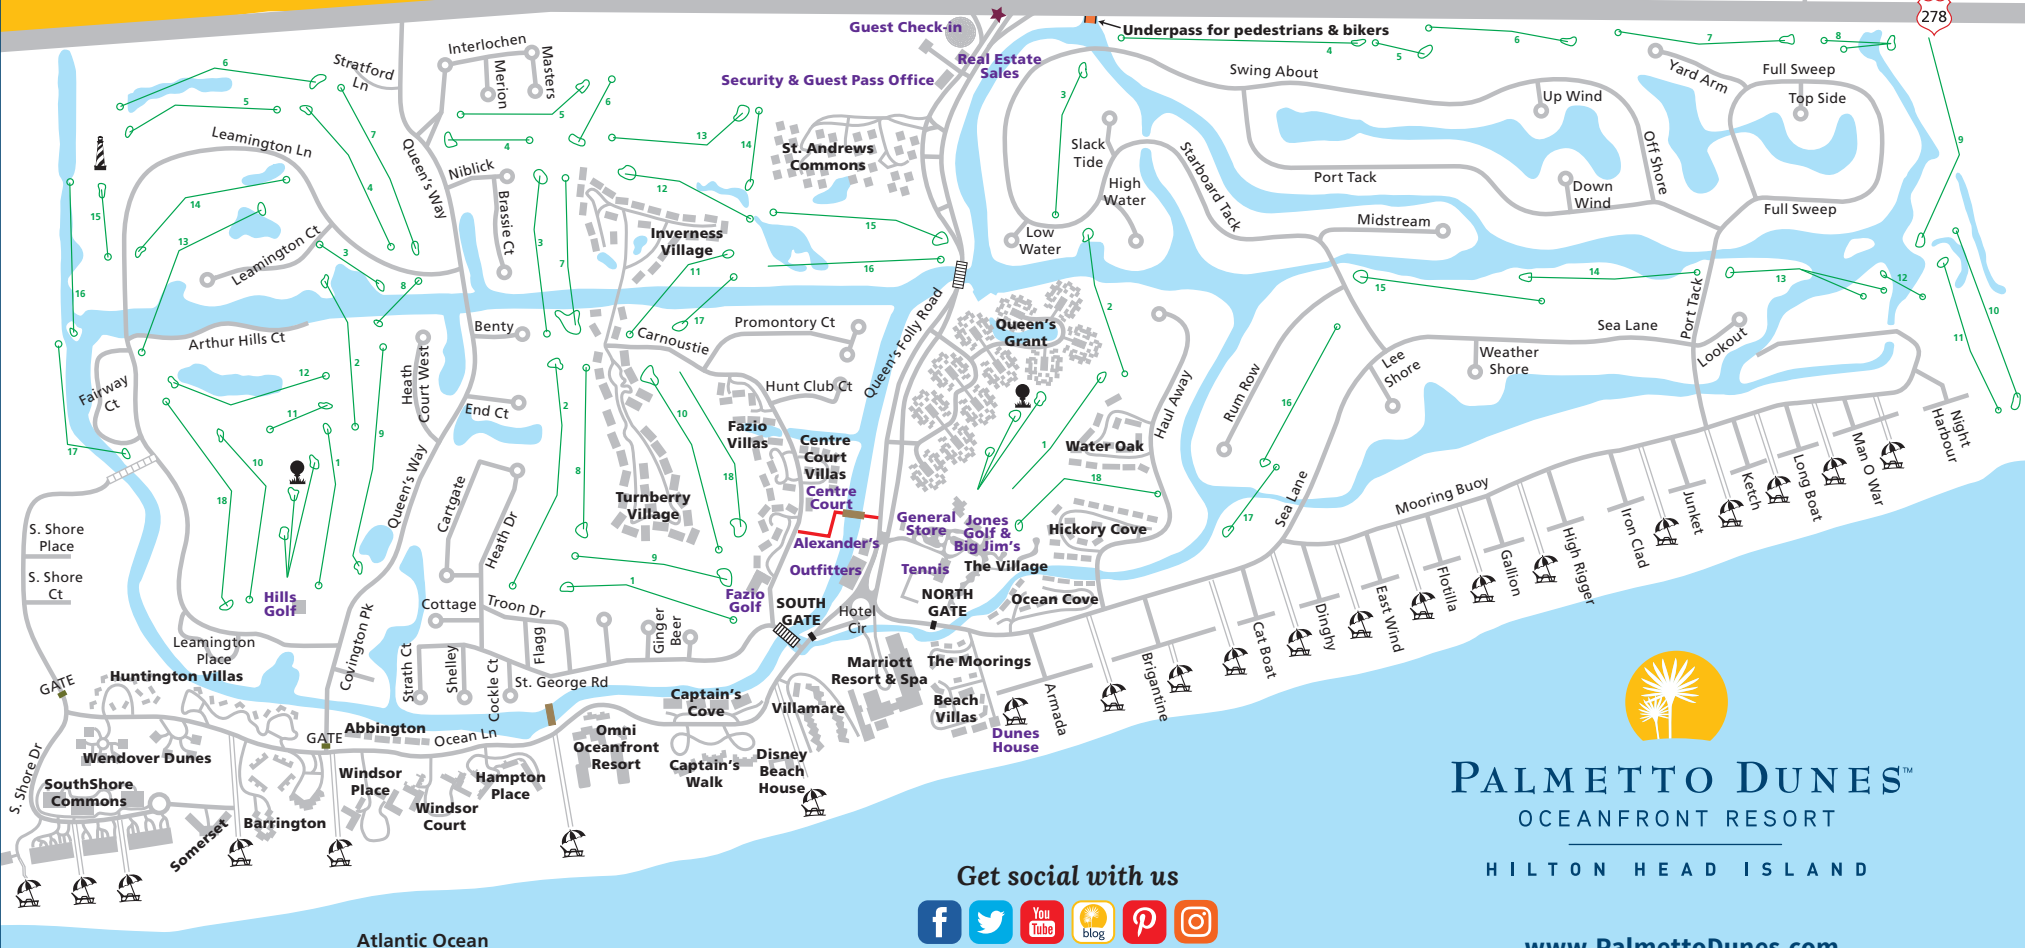

PALMETTO DUNES OCEANFRONT RESORT

TAKE ADVANTAGE OF OTHER RESORT ACTIVITIES:

GOLF: Three championship golf courses, plus golf lessons, clinics & great pro shops.

TENNIS & PICKLEBALL: World-class tennis facilities with 19 clay courts (four courts are lighted for night play) and 24 pickleball courts (all are lighted for night play). Tennis & pickleball lessons & clinics for junior & adults available!

OUTFITTERS: Bikes, kayaks, canoes, beach gear & lagoon fishing.

SHELTER COVE HARBOUR: Waterfront shopping, casual dining & nightly seasonal entertainment.

SHELTER COVE MARINA: Inshore & offshore charter fishing, dolphin & nature cruises, sport crabbing, kayaking, 2-person cat boat plus seasonal fireworks & pirate cruises!

- Icons**
- Leamington Lighthouse
 - Resort Entrance
 - Security Gates
 - Residential Gates
 - Beach Access
 - Bike Trails
 - Driving Range

PALMETTO DUNES™
OCEANFRONT RESORT

HILTON HEAD ISLAND

Get social with us

www.PalmettoDunes.com

Atlantic Ocean