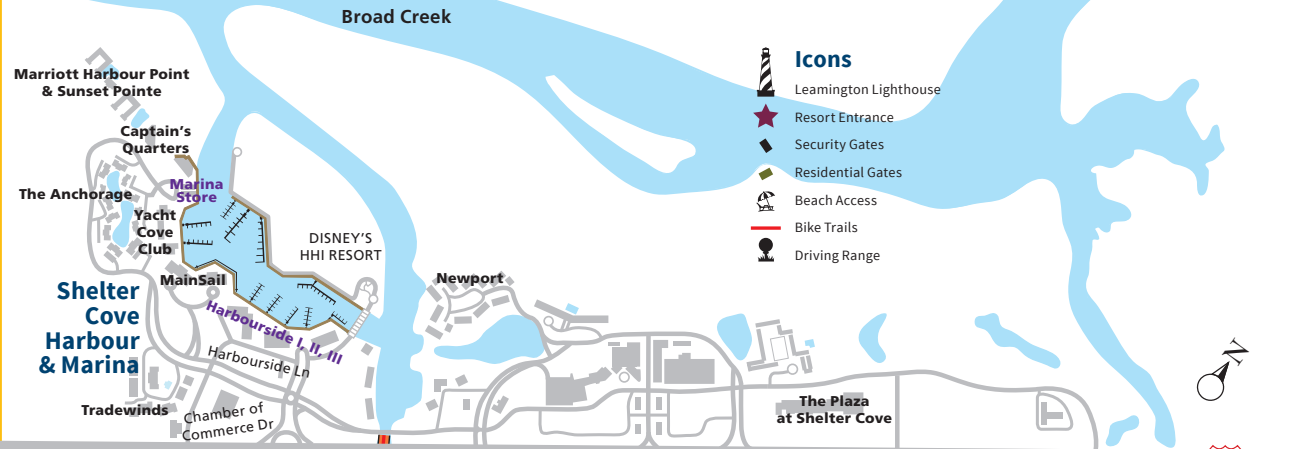

PALMETTO DUNES OCEANFRONT RESORT

TAKE ADVANTAGE OF OTHER RESORT ACTIVITIES:

GOLF: Three championship golf courses, plus golf lessons, clinics & great pro shops.

TENNIS & PICKLEBALL: World-class tennis facilities with 19 clay courts (four courts are lighted for night play) and 24 pickleball courts (all are lighted for night play). Tennis & pickleball lessons & clinics for junior & adults available!

OUTFITTERS: Bikes, kayaks, canoes, beach gear & lagoon fishing.

SHELTER COVE HARBOUR: Waterfront shopping, casual dining & nightly seasonal entertainment.

SHELTER COVE MARINA: Inshore & offshore charter fishing, dolphin & nature cruises, sport crabbing, kayaking, 2-person cat boat plus seasonal fireworks & pirate cruises!

- Icons**
- Leamington Lighthouse
 - Resort Entrance
 - Security Gates
 - Residential Gates
 - Beach Access
 - Bike Trails
 - Driving Range

PALMETTO DUNES™
OCEANFRONT RESORT

HILTON HEAD ISLAND

Get social with us

www.PalmettoDunes.com

Atlantic Ocean