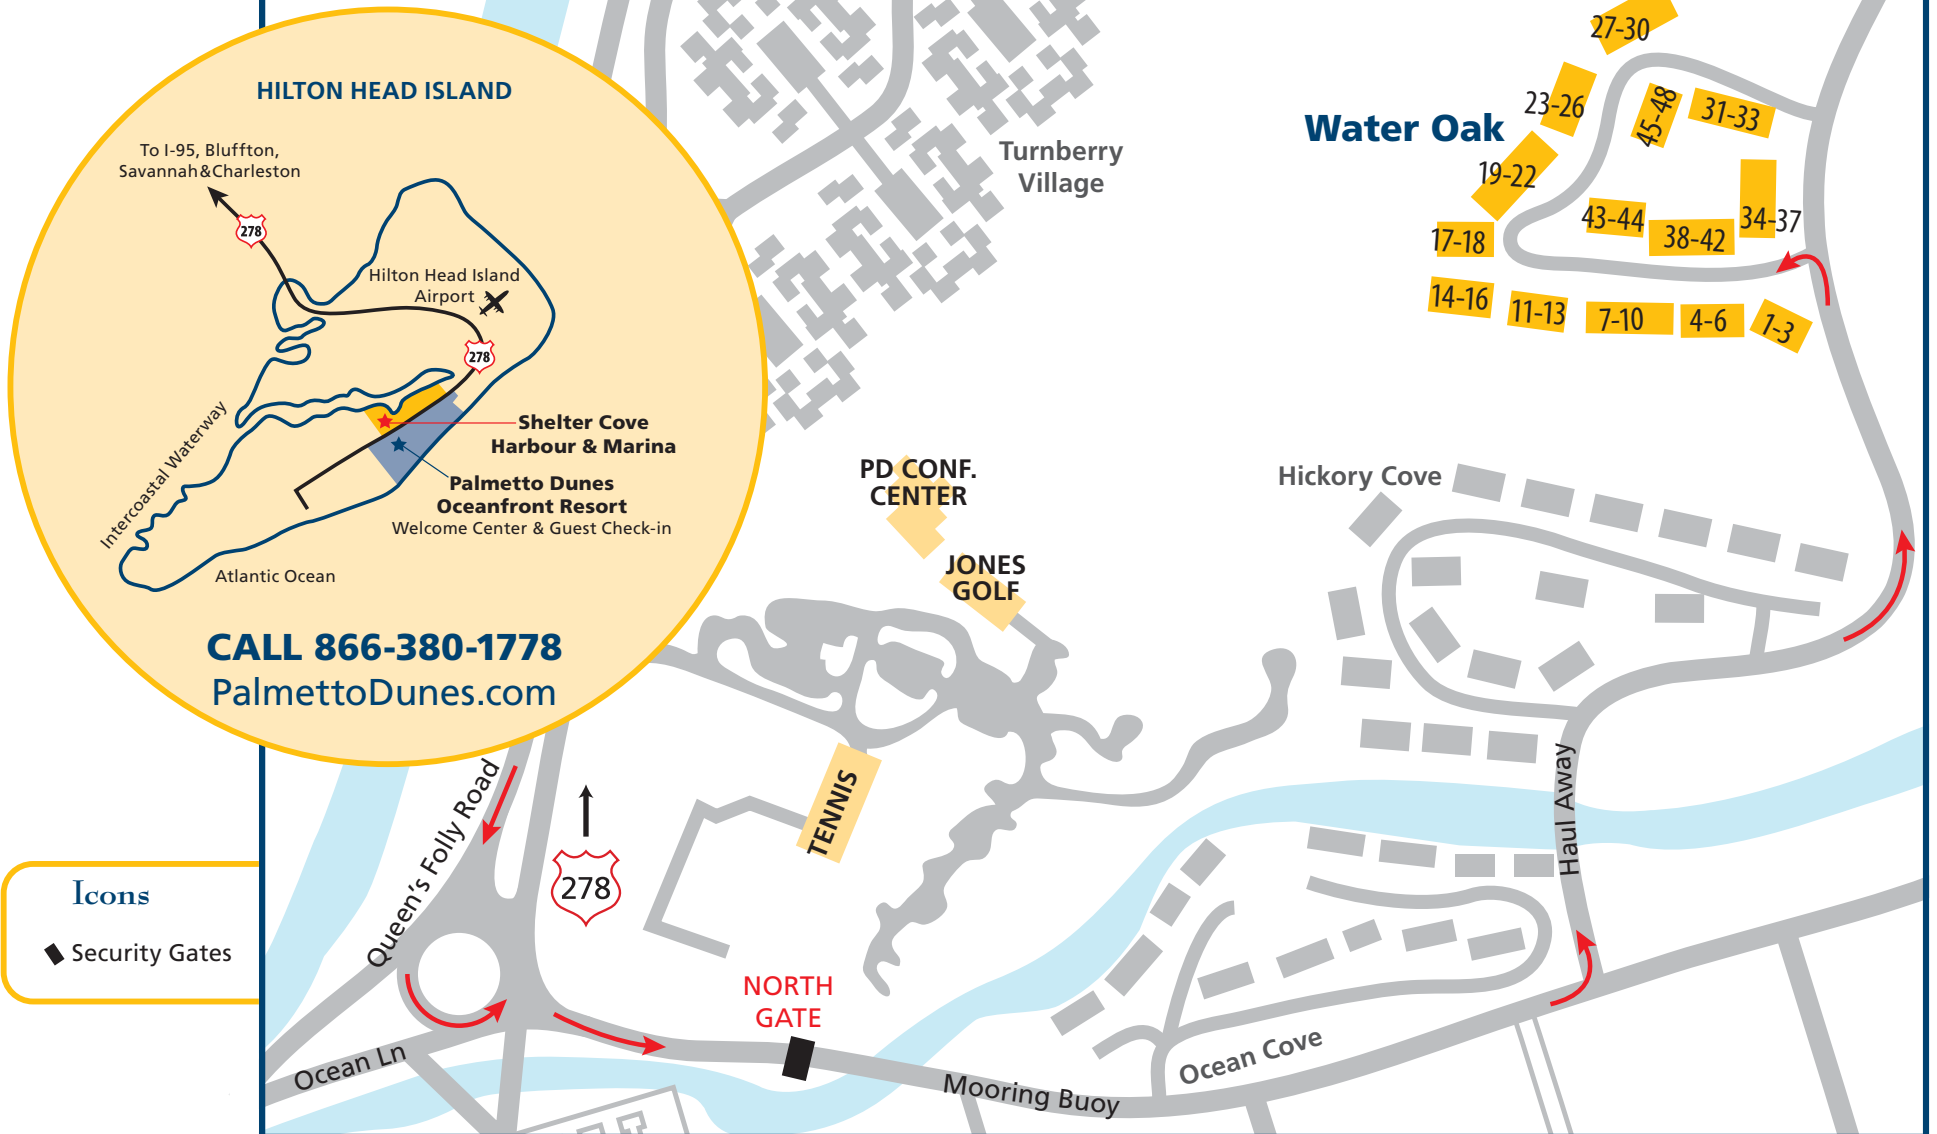

**BEFORE driving to your villa, please pick up your check-in package, car pass and keys at the Palmetto Dunes Welcome Center.**

As you enter the resort, the Welcome Center is the first building on the right hand side.

The street address is: 4 Queens Folly Road, Hilton Head Island, SC 29928

### DRIVING DIRECTIONS TO WATER OAK

Turn **LEFT** at the Palmetto Dunes entrance, located mid-island via **Hwy 278 Business / William Hilton Parkway**, then follow **Queens Folly Road** to the traffic circle. Follow signs to the **North Gate**. A Palmetto Dunes guest pass is required to drive through the north security gate. Make a **LEFT** onto **Haul Away**. Look for the second complex entrance sign to your **LEFT**. Upon entering, follow the unit signs to locate your villa number.

#### Icons

◆ Security Gates