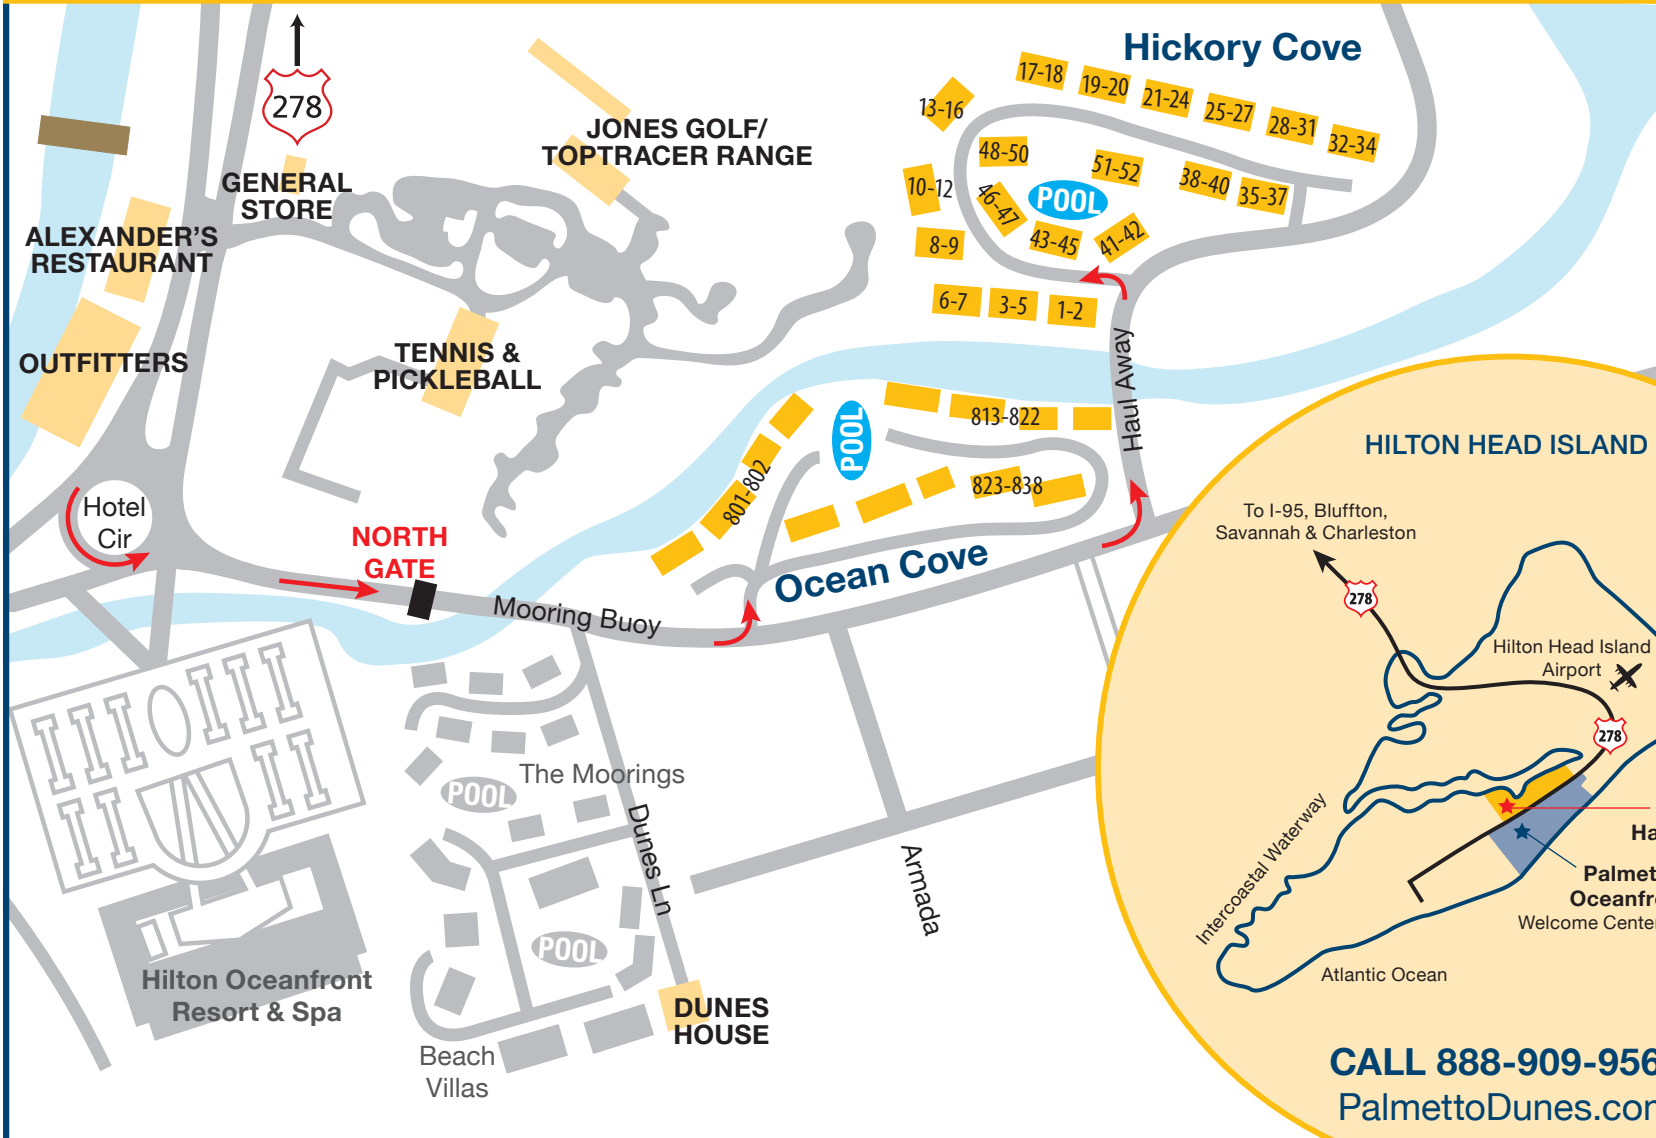

As you enter the resort, the Welcome Center is the first building on the right hand side.

The street address is: 4 Queens Folly Road, Hilton Head Island, SC 29928

Check-in begins at 4pm

## DRIVING DIRECTIONS TO OCEAN COVE AND HICKORY COVE

Turn **LEFT** at the Palmetto Dunes entrance, located mid-island via **Hwy 278 Business / William Hilton Parkway**, then follow **Queens Folly Road** to the traffic circle. Follow signs to the **North Gate**. A Palmetto Dunes guest pass is required to drive through this gate. Look **LEFT** to locate the **Ocean Cove** entrance sign or continue on **Mooring Buoy** and then make a **LEFT** onto **Haul Away** to locate the **Hickory Cove** entrance sign. Upon entering, follow the unit signs to locate your villa number.

### Icons

-  Security Gates
-  Walkways

CALL 888-909-9566  
PalmettoDunes.com