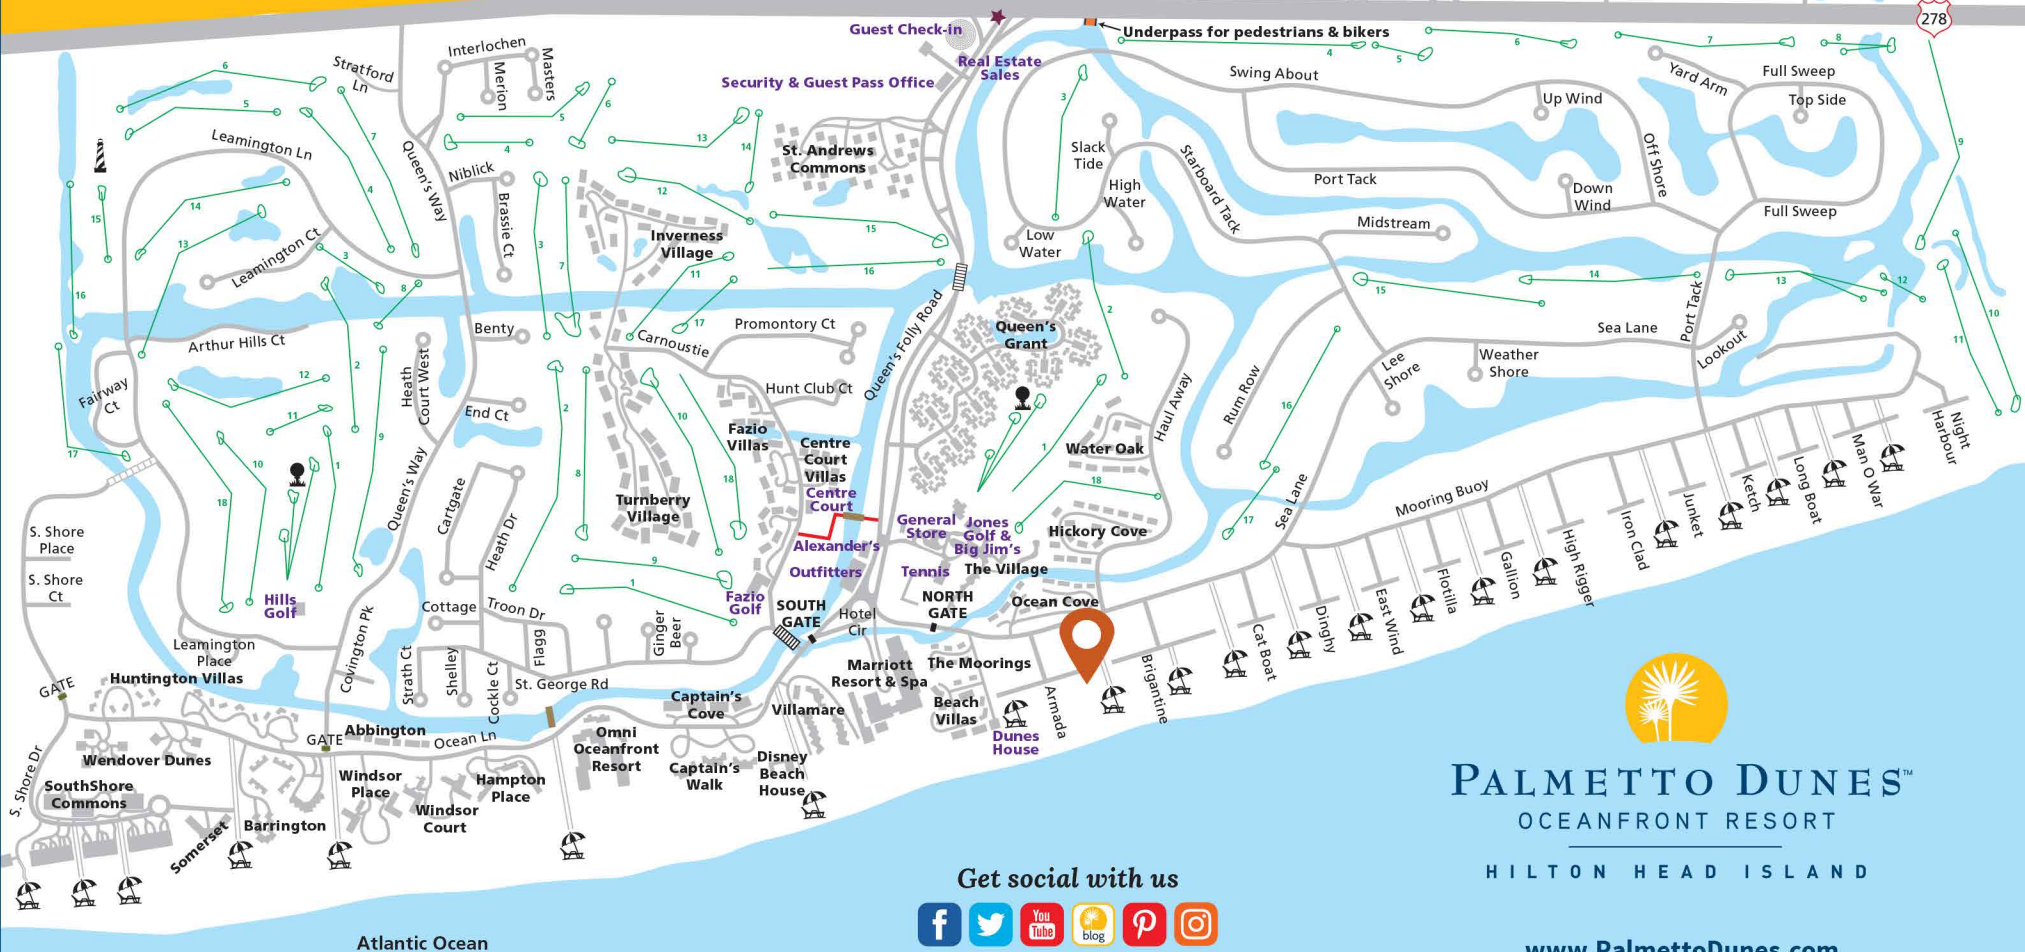

PALMETTO DUNES OCEANFRONT RESORT

TAKE ADVANTAGE OF OTHER RESORT ACTIVITIES:

GOLF: Three championship golf courses, plus golf lessons, clinics & great pro shops.

TENNIS & PICKLEBALL: World-class tennis facilities with 19 clay courts (four courts are lighted for night play) and 24 pickleball courts (all are lighted for night play). Tennis & pickleball lessons & clinics for junior & adults available!

OUTFITTERS: Bikes, kayaks, canoes, beach gear & lagoon fishing.

SHELTER COVE HARBOUR: Waterfront shopping, casual dining & nightly seasonal entertainment.

SHELTER COVE MARINA: Inshore & offshore charter fishing, dolphin & nature cruises, sport crabbing, kayaking, 2-person cat boat plus seasonal fireworks & pirate cruises!

- Icons**
- Leamington Lighthouse
 - Resort Entrance
 - Security Gates
 - Residential Gates
 - Beach Access
 - Bike Trails
 - Driving Range

PALMETTO DUNES™
OCEANFRONT RESORT

HILTON HEAD ISLAND

Get social with us