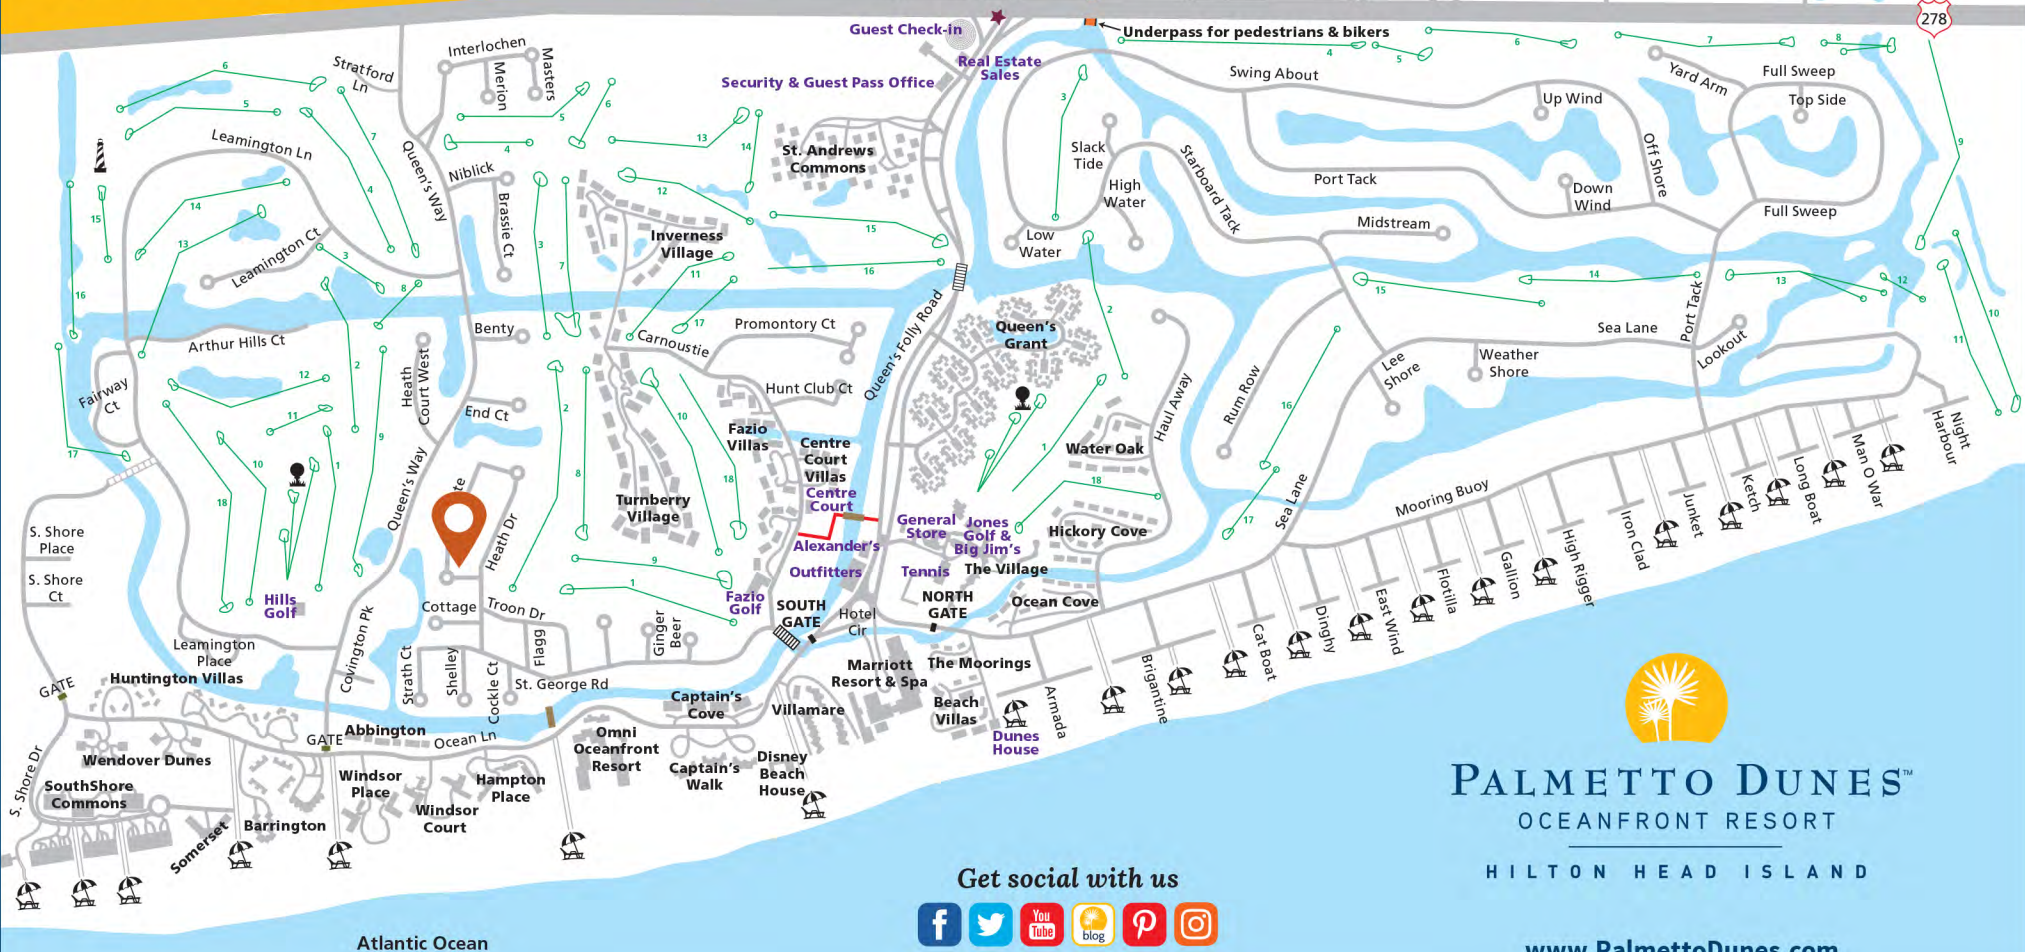

PALMETTO DUNES OCEANFRONT RESORT

TAKE ADVANTAGE OF OTHER RESORT ACTIVITIES:

GOLF: Three championship golf courses, plus golf lessons, clinics & great pro shops.

TENNIS & PICKLEBALL: World-class tennis facilities with 19 clay courts (four courts are lighted for night play) and 24 pickleball courts (all are lighted for night play). Tennis & pickleball lessons & clinics for junior & adults available!

OUTFITTERS: Bikes, kayaks, canoes, beach gear & lagoon fishing.

SHELTER COVE HARBOUR: Waterfront shopping, casual dining & nightly seasonal entertainment.

SHELTER COVE MARINA: Inshore & offshore charter fishing, dolphin & nature cruises, sport crabbing, kayaking, 2-person cat boat plus seasonal fireworks & pirate cruises!

- Icons**
- Leamington Lighthouse
 - Resort Entrance
 - Security Gates
 - Residential Gates
 - Beach Access
 - Bike Trails
 - Driving Range

PALMETTO DUNES™
OCEANFRONT RESORT

HILTON HEAD ISLAND

Get social with us