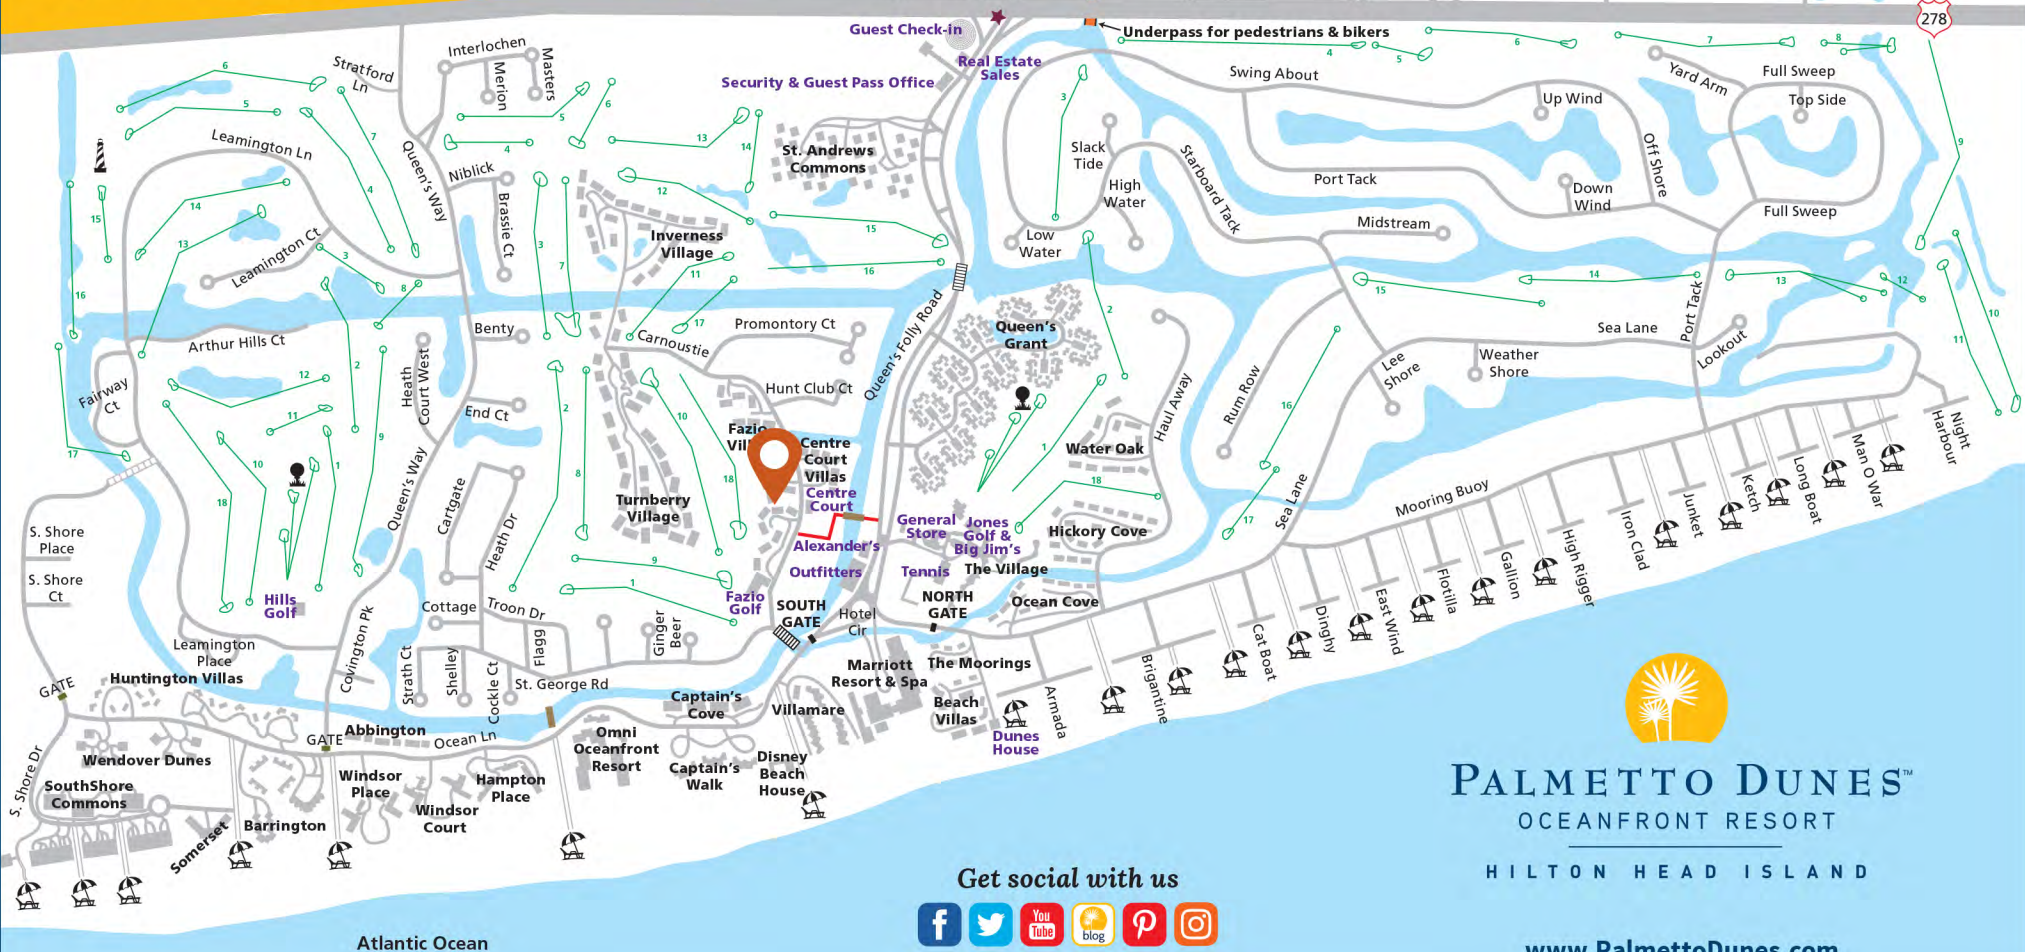

PALMETTO DUNES OCEANFRONT RESORT

TAKE ADVANTAGE OF OTHER RESORT ACTIVITIES:

GOLF: Three championship golf courses, plus golf lessons, clinics & great pro shops.

TENNIS & PICKLEBALL: World-class tennis facilities with 19 clay courts (four courts are lighted for night play) and 24 pickleball courts (all are lighted for night play). Tennis & pickleball lessons & clinics for junior & adults available!

OUTFITTERS: Bikes, kayaks, canoes, beach gear & lagoon fishing.

SHELTER COVE HARBOUR: Waterfront shopping, casual dining & nightly seasonal entertainment.

SHELTER COVE MARINA: Inshore & offshore charter fishing, dolphin & nature cruises, sport crabbing, kayaking, 2-person cat boat plus seasonal fireworks & pirate cruises!

- Icons**
- Leamington Lighthouse
 - Resort Entrance
 - Security Gates
 - Residential Gates
 - Beach Access
 - Bike Trails
 - Driving Range

PALMETTO DUNES™
OCEANFRONT RESORT

HILTON HEAD ISLAND

Get social with us