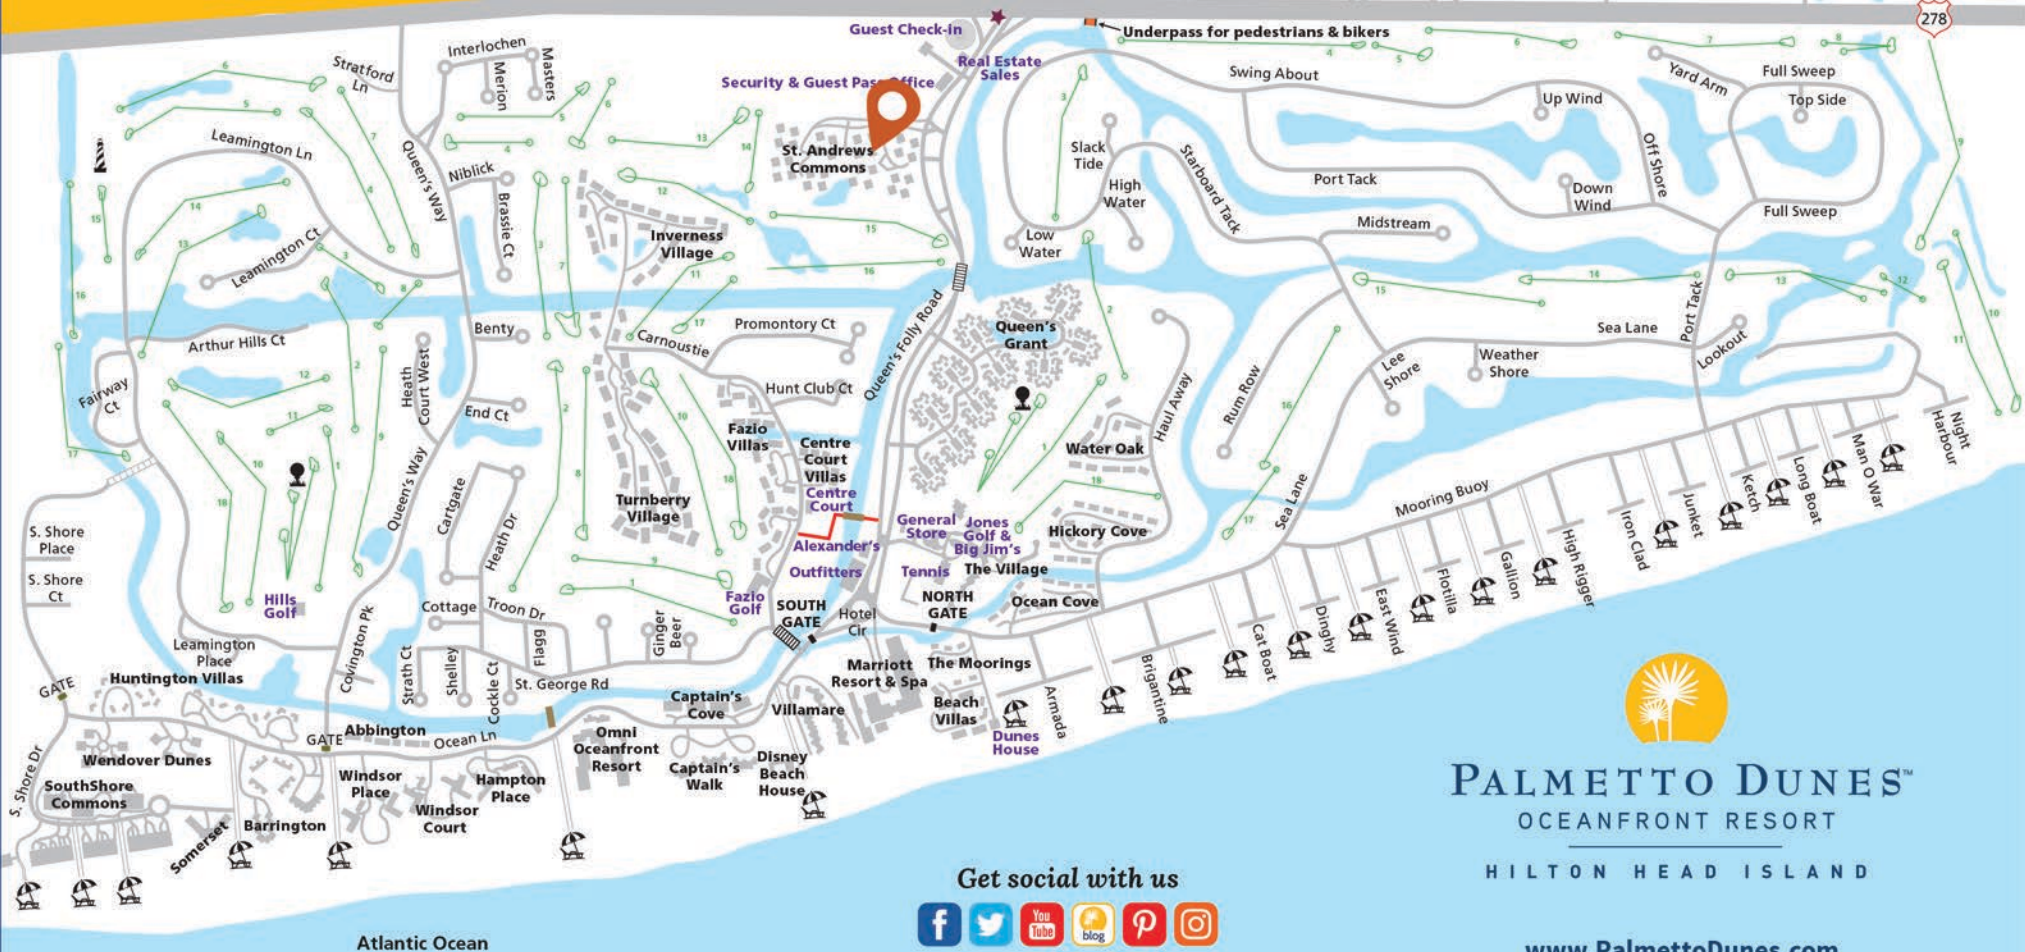

# PALMETTO DUNES OCEANFRONT RESORT

**OUTFITTERS:** Bikes, kayaks, canoes, beach gear & lagoon fishing.

**SHELTER COVE HARBOUR:** Waterfront shopping, casual dining & nightly seasonal entertainment.

**SHELTER COVE MARINA:** Inshore & offshore charter fishing, dolphin & nature cruises, sport crabbing, kayaking, 2-person cat boat plus seasonal fireworks & pirate cruises!

- Icons**
- Leamington Lighthouse
  - Resort Entrance
  - Security Gates
  - Residential Gates
  - Beach Access
  - Bike Trails
  - Driving Range

**PALMETTO DUNES™**  
OCEANFRONT RESORT

HILTON HEAD ISLAND

Get social with us

[www.PalmettoDunes.com](http://www.PalmettoDunes.com)

Atlantic Ocean