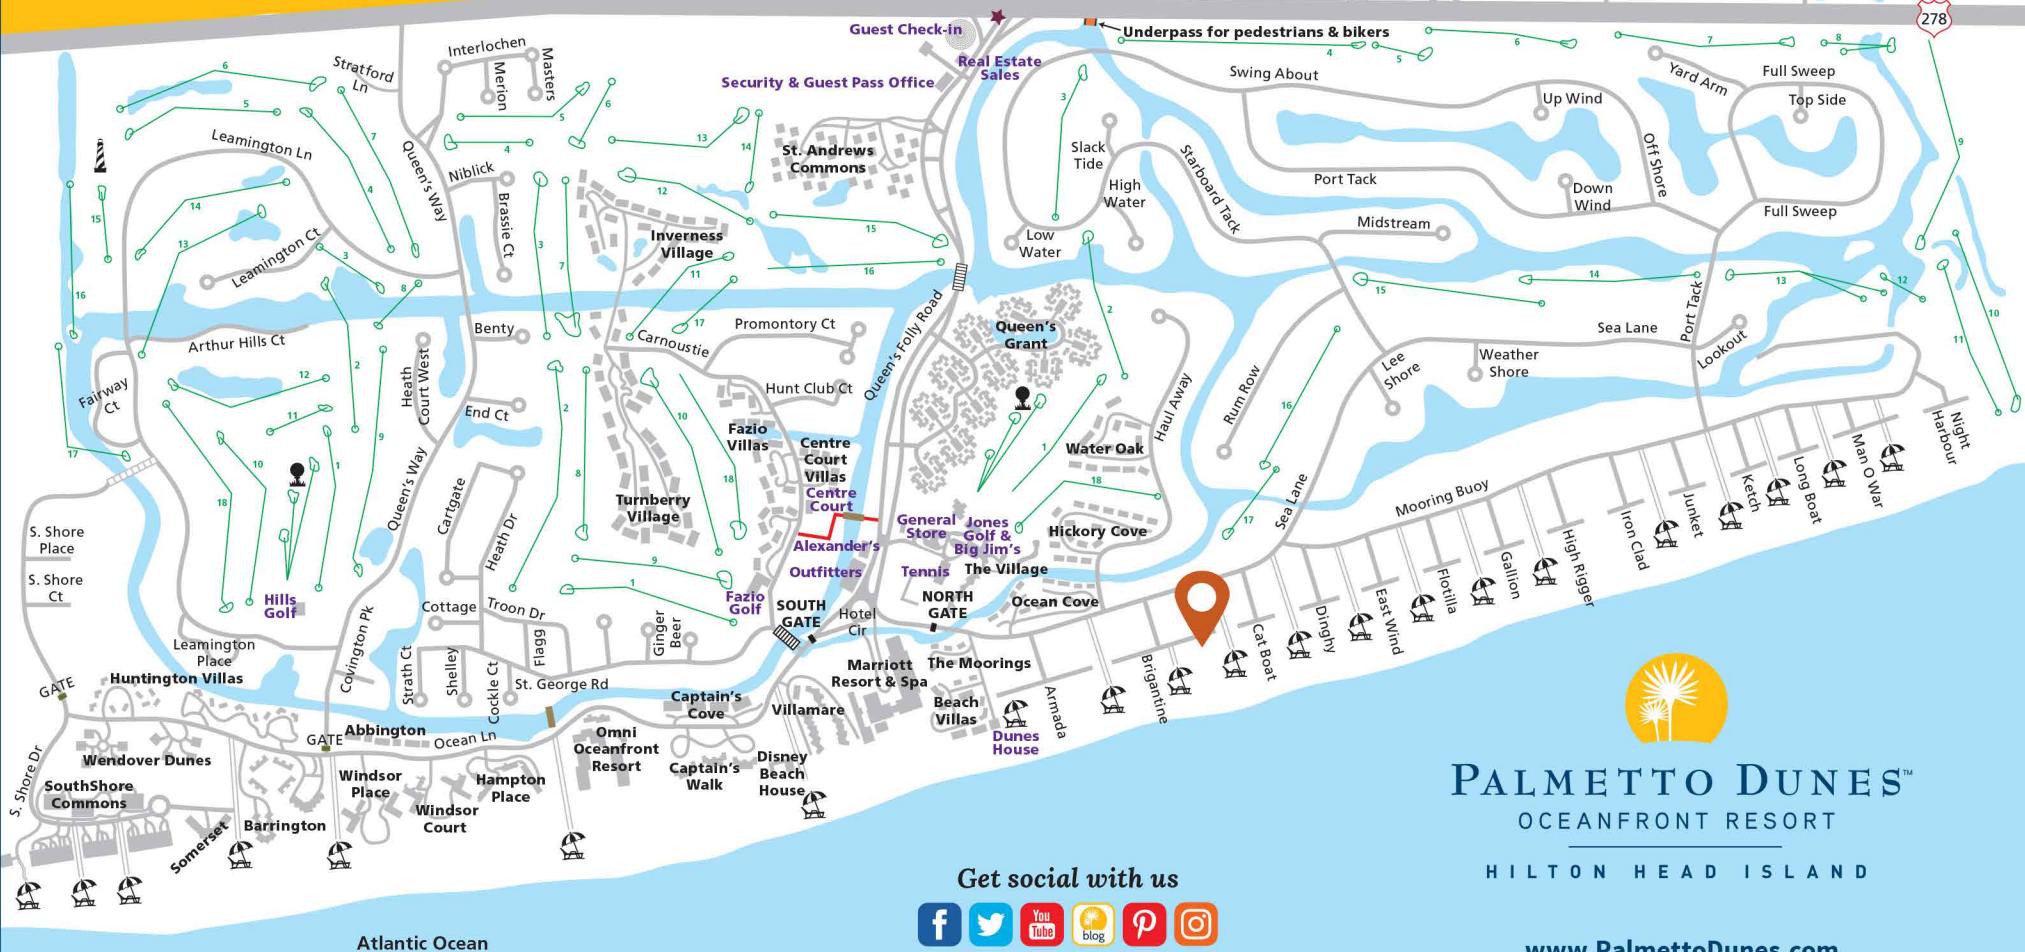

# PALMETTO DUNES OCEANFRONT RESORT

**OUTFITTERS:** Bikes, kayaks, canoes, beach gear & lagoon fishing.

**SHELTER COVE HARBOUR:** Waterfront shopping, casual dining & nightly seasonal entertainment.

**SHELTER COVE MARINA:** Inshore & offshore charter fishing, dolphin & nature cruises, sport crabbing, kayaking, 2-person cat boat plus seasonal fireworks & pirate cruises!

- Icons**
- Leamington Lighthouse
  - Resort Entrance
  - Security Gates
  - Residential Gates
  - Beach Access
  - Bike Trails
  - Driving Range

**PALMETTO DUNES™**  
OCEANFRONT RESORT

HILTON HEAD ISLAND