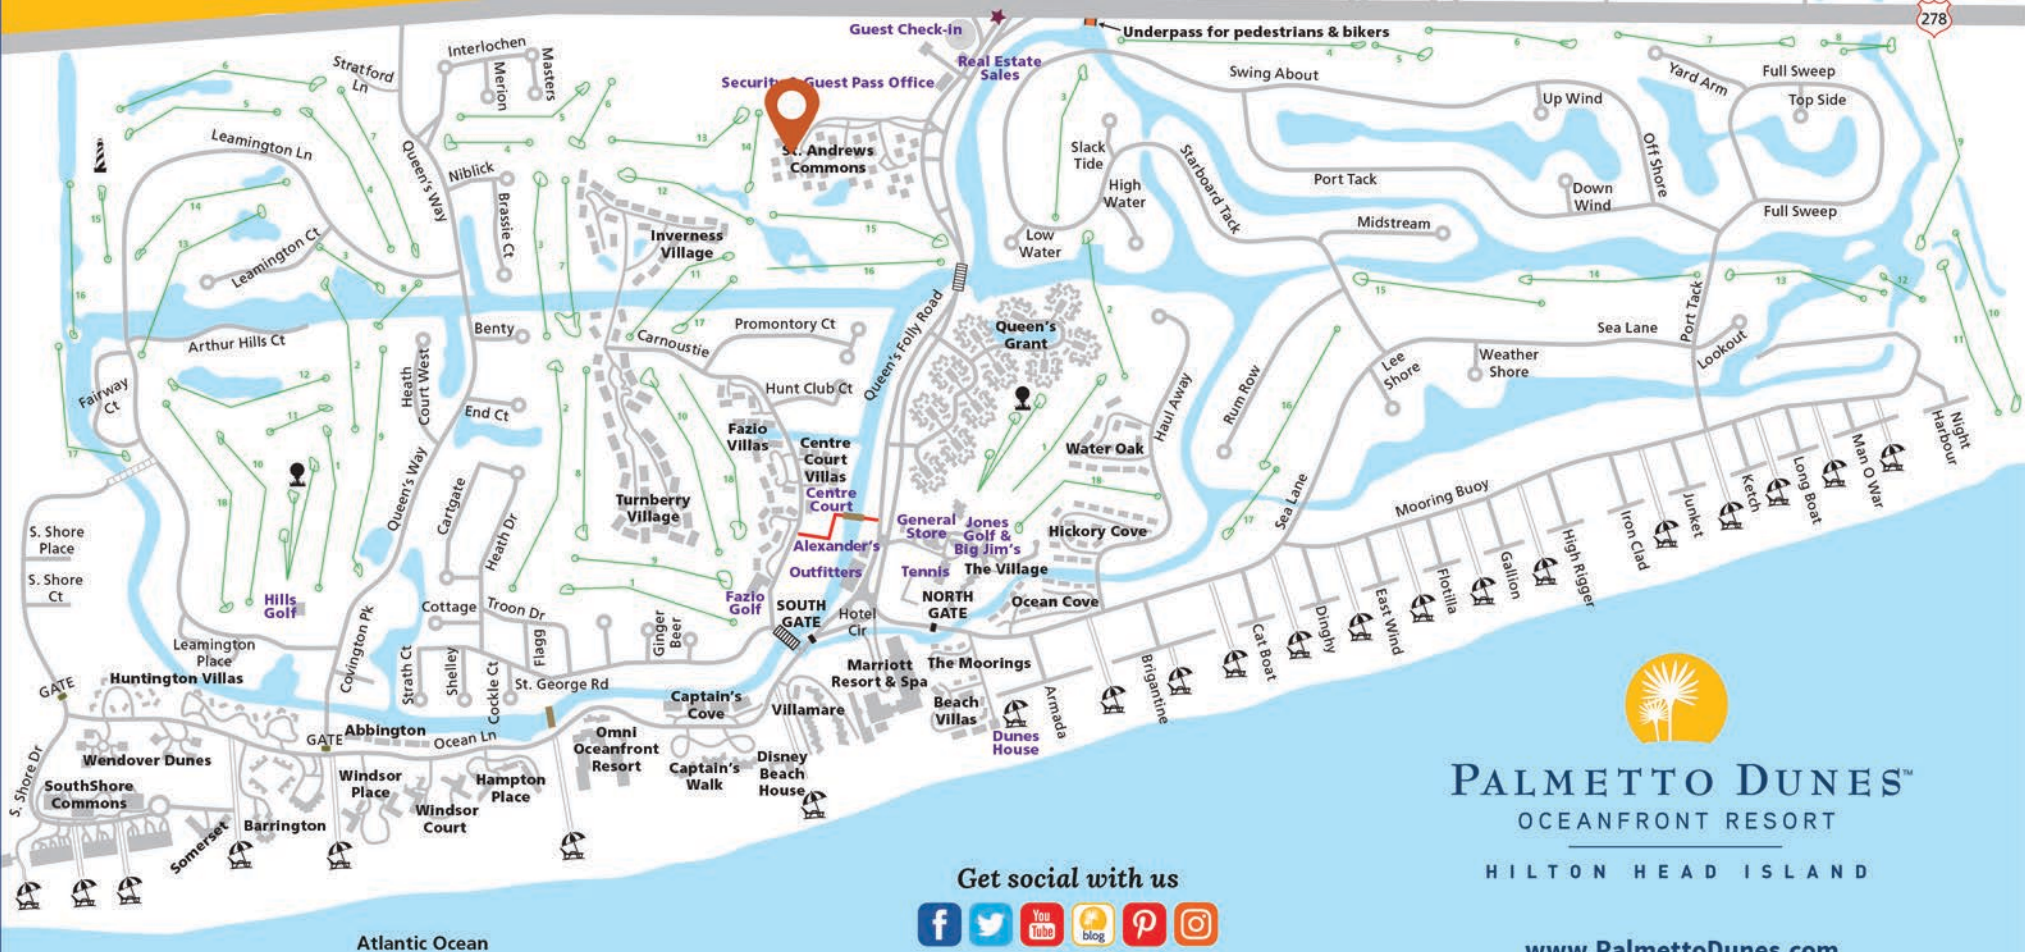

PALMETTO DUNES OCEANFRONT RESORT

TAKE ADVANTAGE OF OTHER RESORT ACTIVITIES:

GOLF: Three championship golf courses, plus golf lessons, clinics & great pro shops.

TENNIS & PICKLEBALL: World-class tennis facilities with 19 clay courts (four courts are lighted for night play) and 24 pickleball courts (all are lighted for night play). Tennis & pickleball lessons & clinics for junior & adults available!

OUTFITTERS: Bikes, kayaks, canoes, beach gear & lagoon fishing.

SHELTER COVE HARBOUR: Waterfront shopping, casual dining & nightly seasonal entertainment.

SHELTER COVE MARINA: Inshore & offshore charter fishing, dolphin & nature cruises, sport crabbing, kayaking, 2-person cat boat plus seasonal fireworks & pirate cruises!

- Icons**
- Leamington Lighthouse
 - Resort Entrance
 - Security Gates
 - Residential Gates
 - Beach Access
 - Bike Trails
 - Driving Range

PALMETTO DUNES™
OCEANFRONT RESORT

HILTON HEAD ISLAND

Get social with us

www.PalmettoDunes.com

Atlantic Ocean