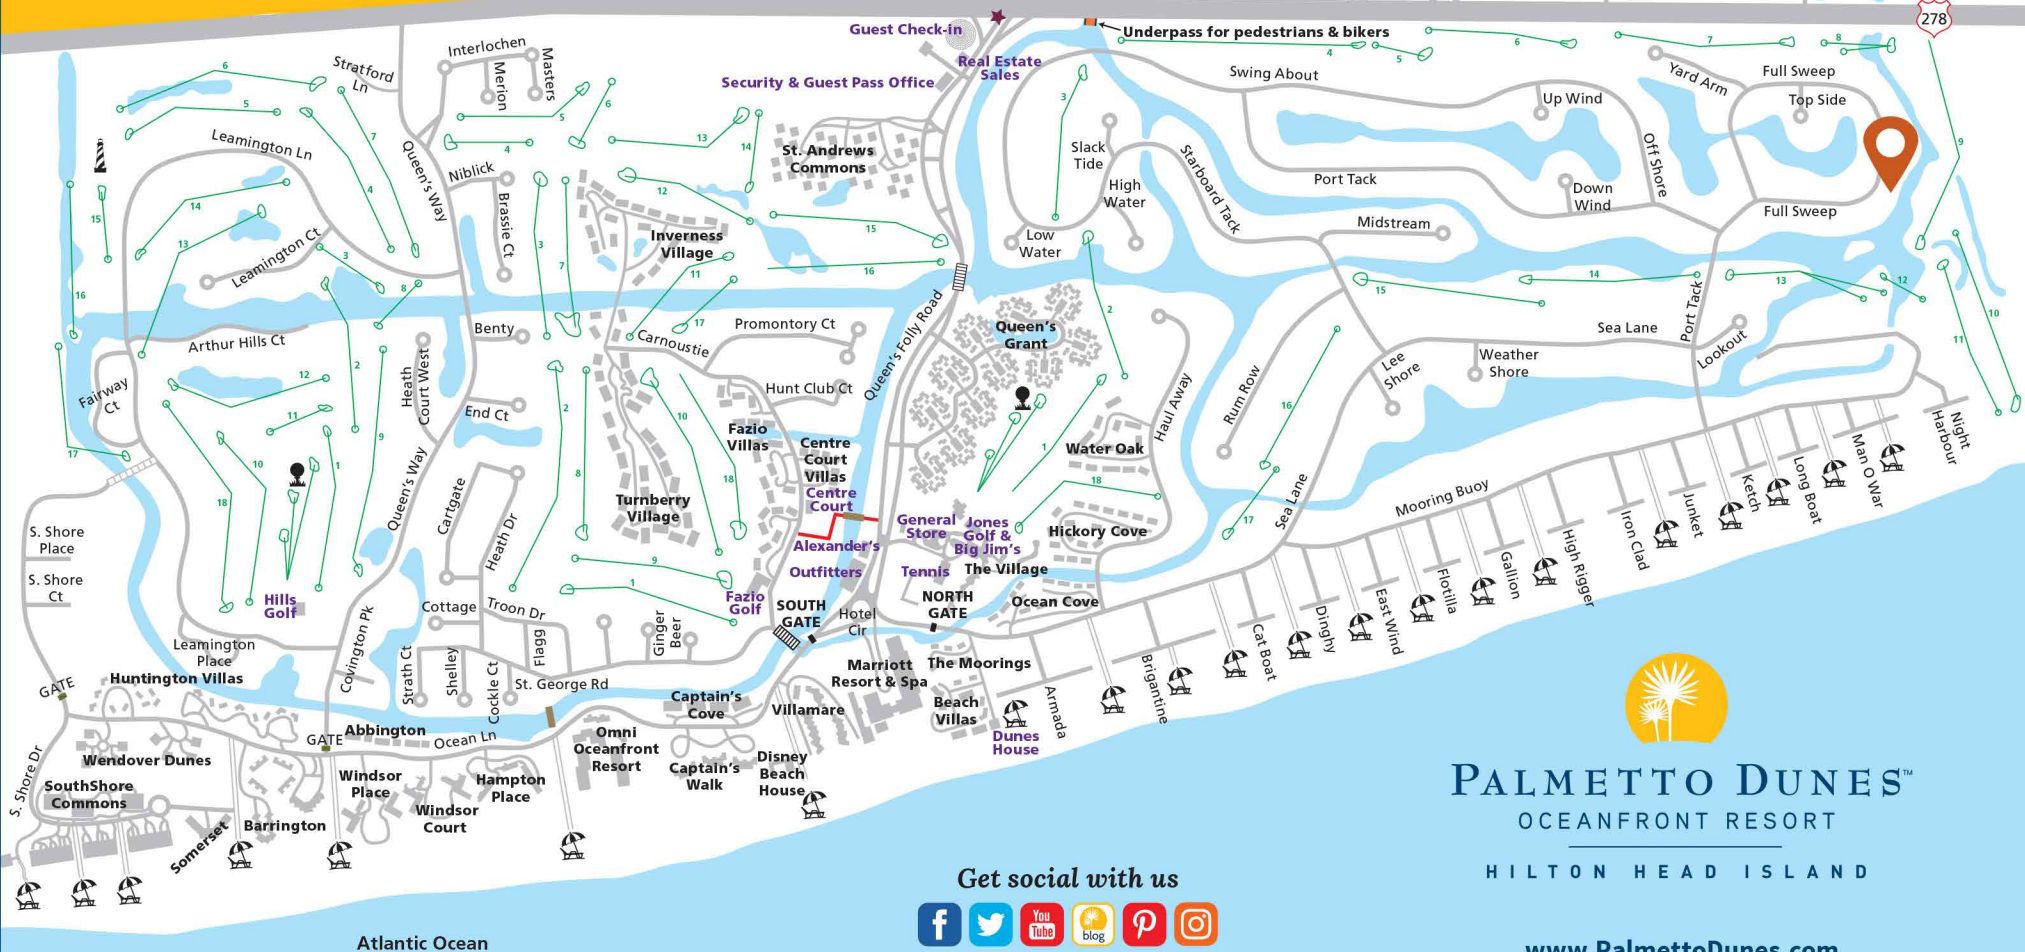

PALMETTO DUNES OCEANFRONT RESORT

TAKE ADVANTAGE OF OTHER RESORT ACTIVITIES:

GOLF: Three championship golf courses, plus golf lessons, clinics & great pro shops.

TENNIS & PICKLEBALL: World-class tennis facilities with 19 clay courts (four courts are lighted for night play) and 24 pickleball courts (all are lighted for night play). Tennis & pickleball lessons & clinics for junior & adults available!

OUTFITTERS: Bikes, kayaks, canoes, beach gear & lagoon fishing.

SHELTER COVE HARBOUR: Waterfront shopping, casual dining & nightly seasonal entertainment.

SHELTER COVE MARINA: Inshore & offshore charter fishing, dolphin & nature cruises, sport crabbing, kayaking, 2-person cat boat plus seasonal fireworks & pirate cruises!

- Icons**
- Leamington Lighthouse
 - Resort Entrance
 - Security Gates
 - Residential Gates
 - Beach Access
 - Bike Trails
 - Driving Range

PALMETTO DUNES™
OCEANFRONT RESORT

HILTON HEAD ISLAND

Get social with us

www.PalmettoDunes.com

Atlantic Ocean