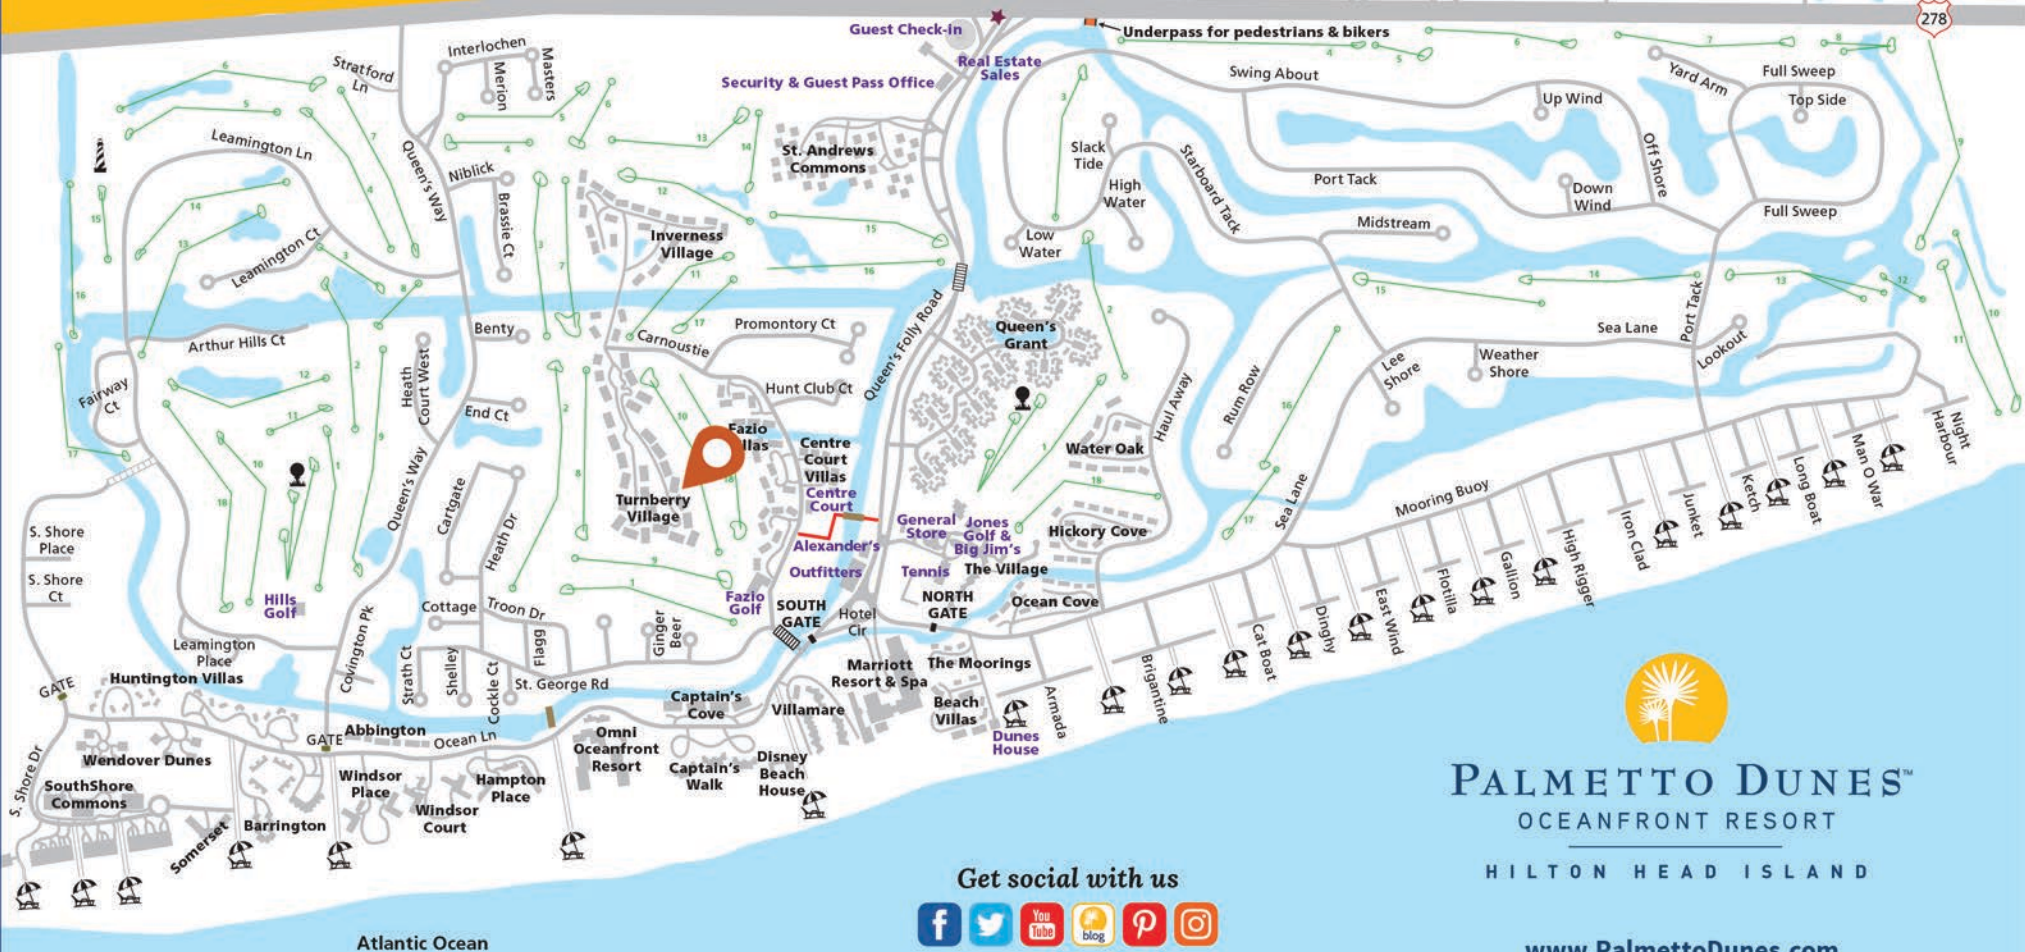

PALMETTO DUNES OCEANFRONT RESORT

TAKE ADVANTAGE OF OTHER RESORT ACTIVITIES:

GOLF: Three championship golf courses, plus golf lessons, clinics & great pro shops.

TENNIS & PICKLEBALL: World-class tennis facilities with 19 clay courts (four courts are lighted for night play) and 24 pickleball courts (all are lighted for night play). Tennis & pickleball lessons & clinics for junior & adults available!

OUTFITTERS: Bikes, kayaks, canoes, beach gear & lagoon fishing.

SHELTER COVE HARBOUR: Waterfront shopping, casual dining & nightly seasonal entertainment.

SHELTER COVE MARINA: Inshore & offshore charter fishing, dolphin & nature cruises, sport crabbing, kayaking, 2-person cat boat plus seasonal fireworks & pirate cruises!

- Icons**
- Leamington Lighthouse
 - Resort Entrance
 - Security Gates
 - Residential Gates
 - Beach Access
 - Bike Trails
 - Driving Range

PALMETTO DUNES™
OCEANFRONT RESORT

HILTON HEAD ISLAND

Get social with us

www.PalmettoDunes.com

Atlantic Ocean