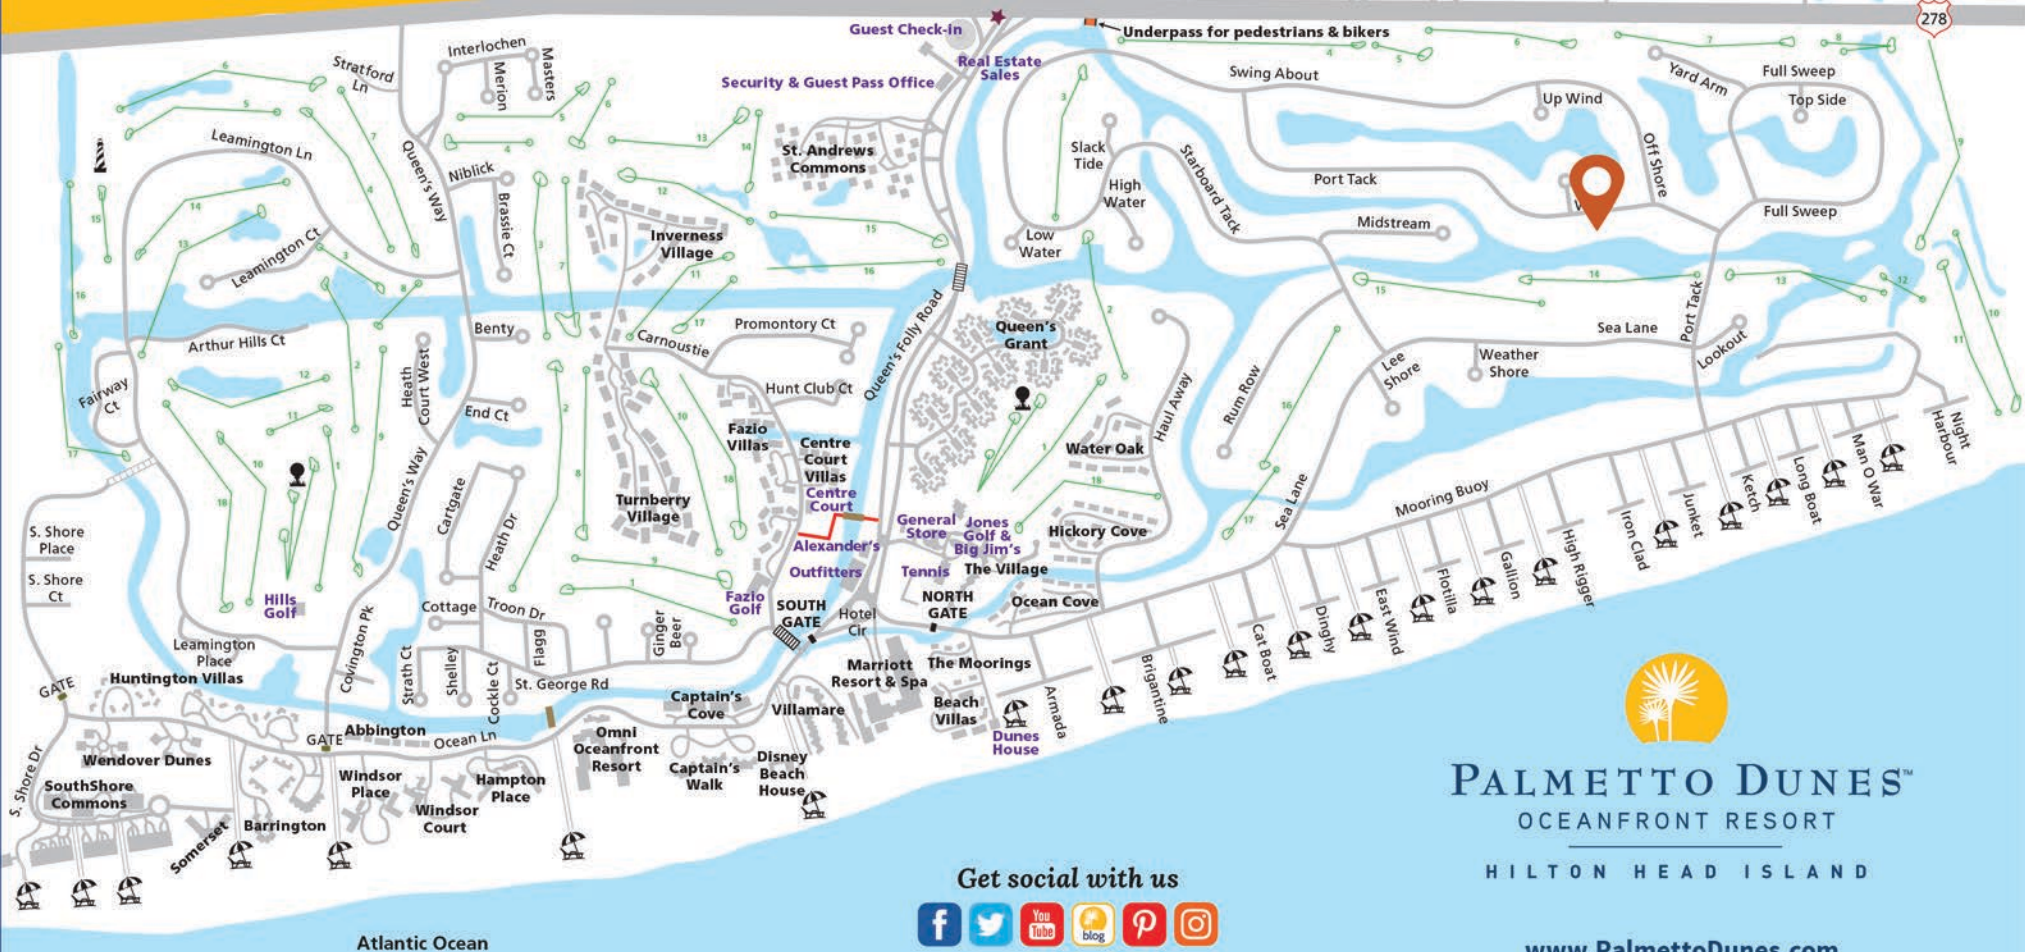

PALMETTO DUNES OCEANFRONT RESORT

TAKE ADVANTAGE OF OTHER RESORT ACTIVITIES:

GOLF: Three championship golf courses, plus golf lessons, clinics & great pro shops.

TENNIS & PICKLEBALL: World-class tennis facilities with 19 clay courts (four courts are lighted for night play) and 24 pickleball courts (all are lighted for night play). Tennis & pickleball lessons & clinics for junior & adults available!

OUTFITTERS: Bikes, kayaks, canoes, beach gear & lagoon fishing.

SHELTER COVE HARBOUR: Waterfront shopping, casual dining & nightly seasonal entertainment.

SHELTER COVE MARINA: Inshore & offshore charter fishing, dolphin & nature cruises, sport crabbing, kayaking, 2-person cat boat plus seasonal fireworks & pirate cruises!

- Icons**
- Leamington Lighthouse
 - Resort Entrance
 - Security Gates
 - Residential Gates
 - Beach Access
 - Bike Trails
 - Driving Range

PALMETTO DUNES™
OCEANFRONT RESORT

HILTON HEAD ISLAND

Get social with us