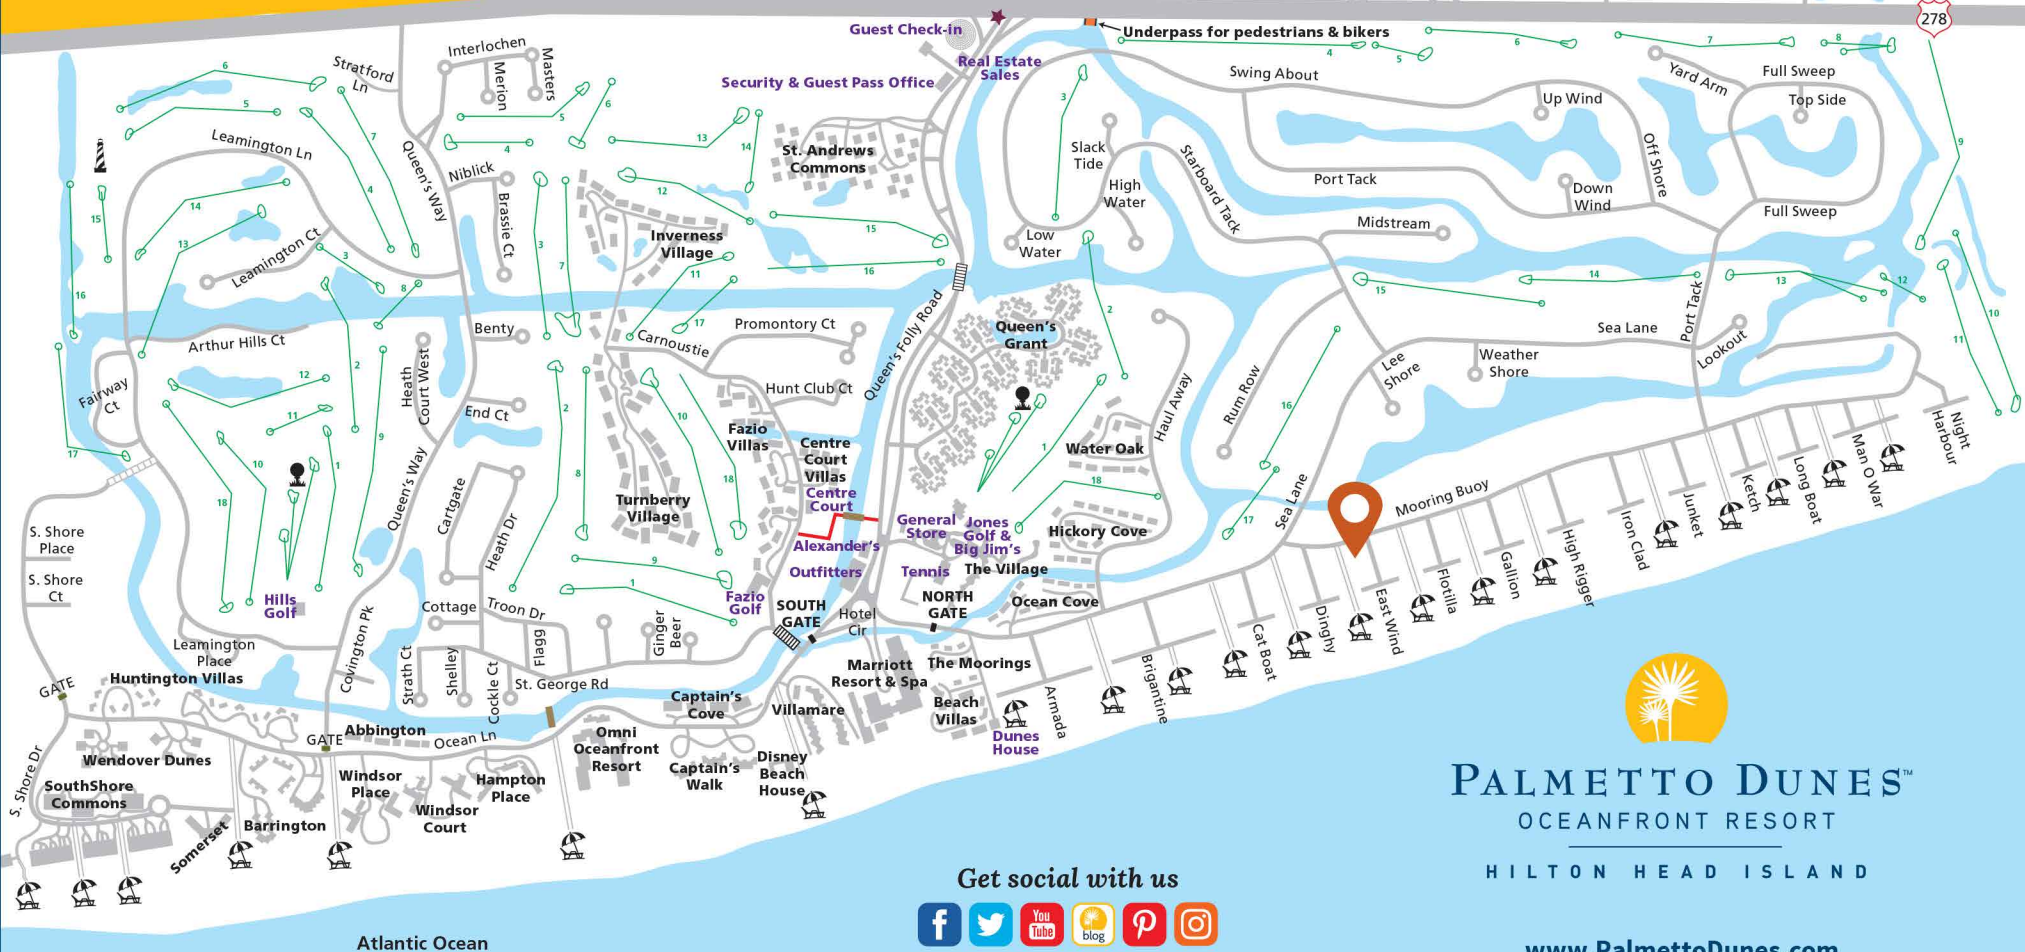

PALMETTO DUNES OCEANFRONT RESORT

TAKE ADVANTAGE OF OTHER RESORT ACTIVITIES:

GOLF: Three championship golf courses, plus golf lessons, clinics & great pro shops.

TENNIS & PICKLEBALL: World-class tennis facilities with 19 clay courts (four courts are lighted for night play) and 24 pickleball courts (all are lighted for night play). Tennis & pickleball lessons & clinics for junior & adults available!

OUTFITTERS: Bikes, kayaks, canoes, beach gear & lagoon fishing.

SHELTER COVE HARBOUR: Waterfront shopping, casual dining & nightly seasonal entertainment.

SHELTER COVE MARINA: Inshore & offshore charter fishing, dolphin & nature cruises, sport crabbing, kayaking, 2-person cat boat plus seasonal fireworks & pirate cruises!

- Icons**
- Leamington Lighthouse
 - Resort Entrance
 - Security Gates
 - Residential Gates
 - Beach Access
 - Bike Trails
 - Driving Range

PALMETTO DUNES™
OCEANFRONT RESORT

HILTON HEAD ISLAND

Get social with us