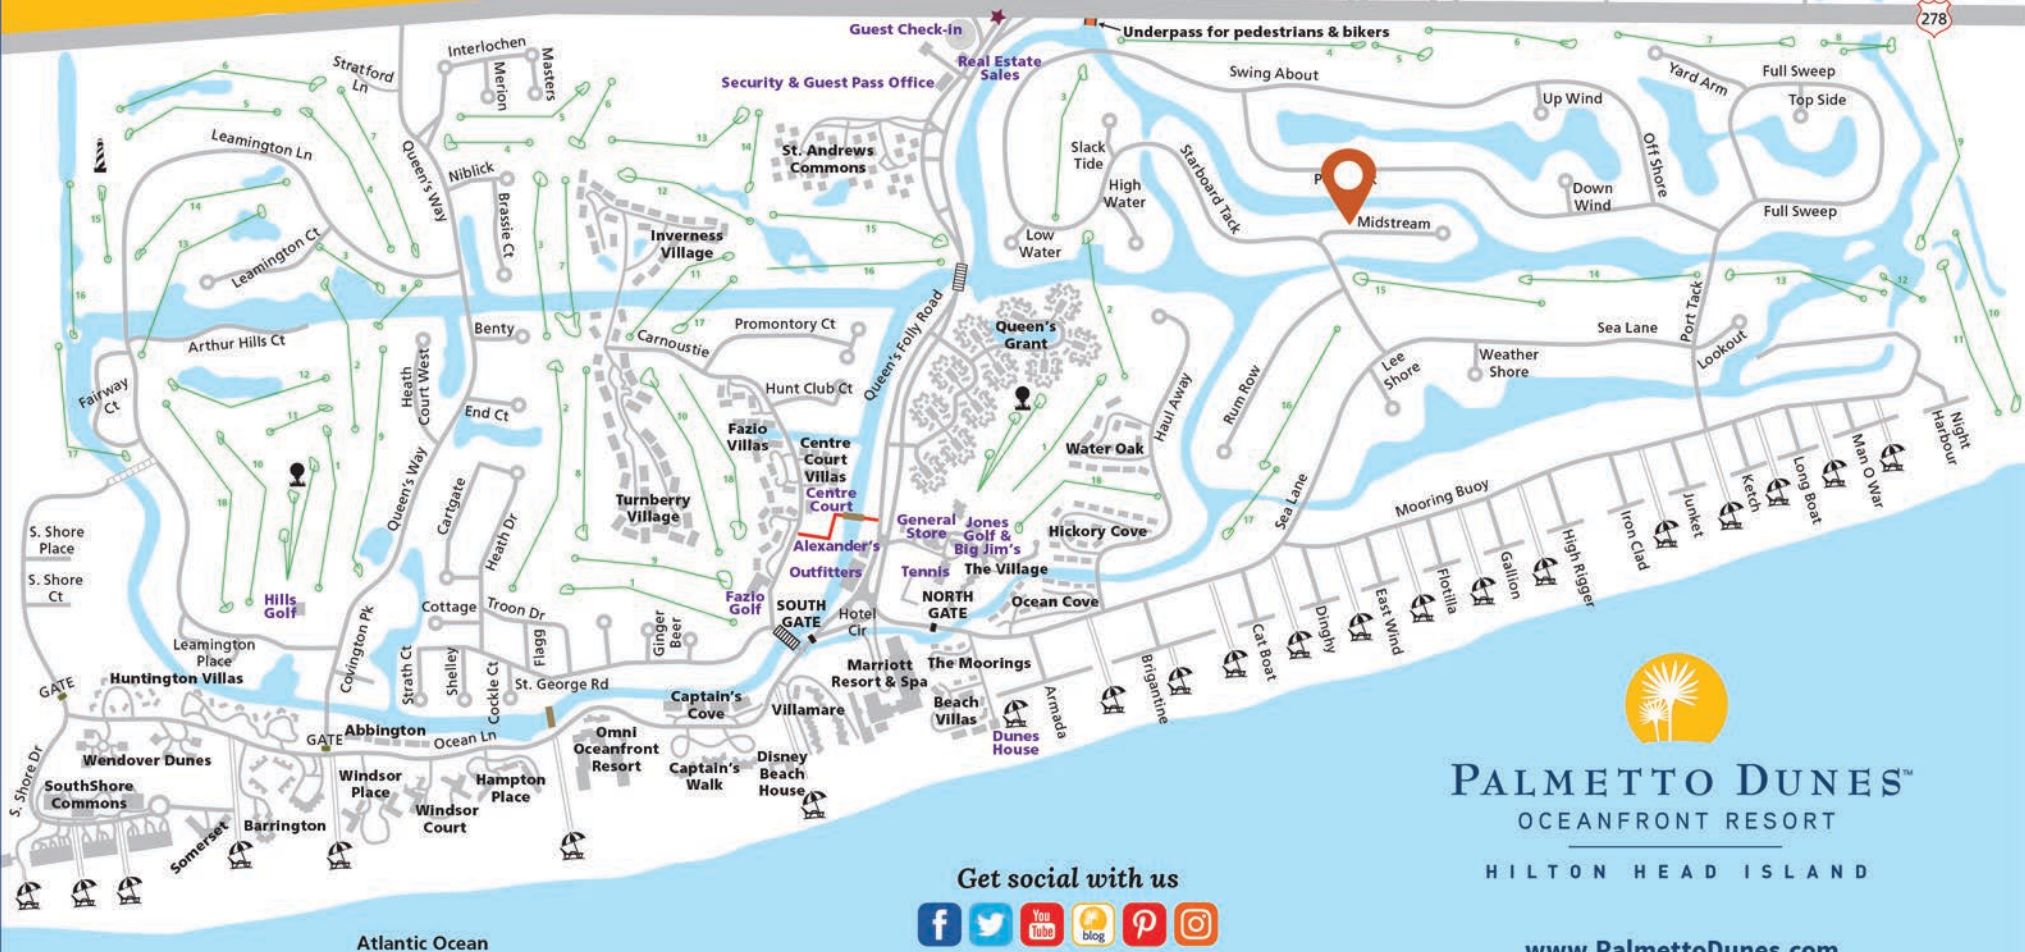

# PALMETTO DUNES OCEANFRONT RESORT

**OUTFITTERS:** Bikes, kayaks, canoes, beach gear & lagoon fishing.

**SHELTER COVE HARBOUR:** Waterfront shopping, casual dining & nightly seasonal entertainment.

**SHELTER COVE MARINA:** Inshore & offshore charter fishing, dolphin & nature cruises, sport crabbing, kayaking, 2-person cat boat plus seasonal fireworks & pirate cruises!

- Icons**
- Leamington Lighthouse
  - Resort Entrance
  - Security Gates
  - Residential Gates
  - Beach Access
  - Bike Trails
  - Driving Range

**PALMETTO DUNES™**  
OCEANFRONT RESORT

HILTON HEAD ISLAND

Get social with us

[www.PalmettoDunes.com](http://www.PalmettoDunes.com)

Atlantic Ocean