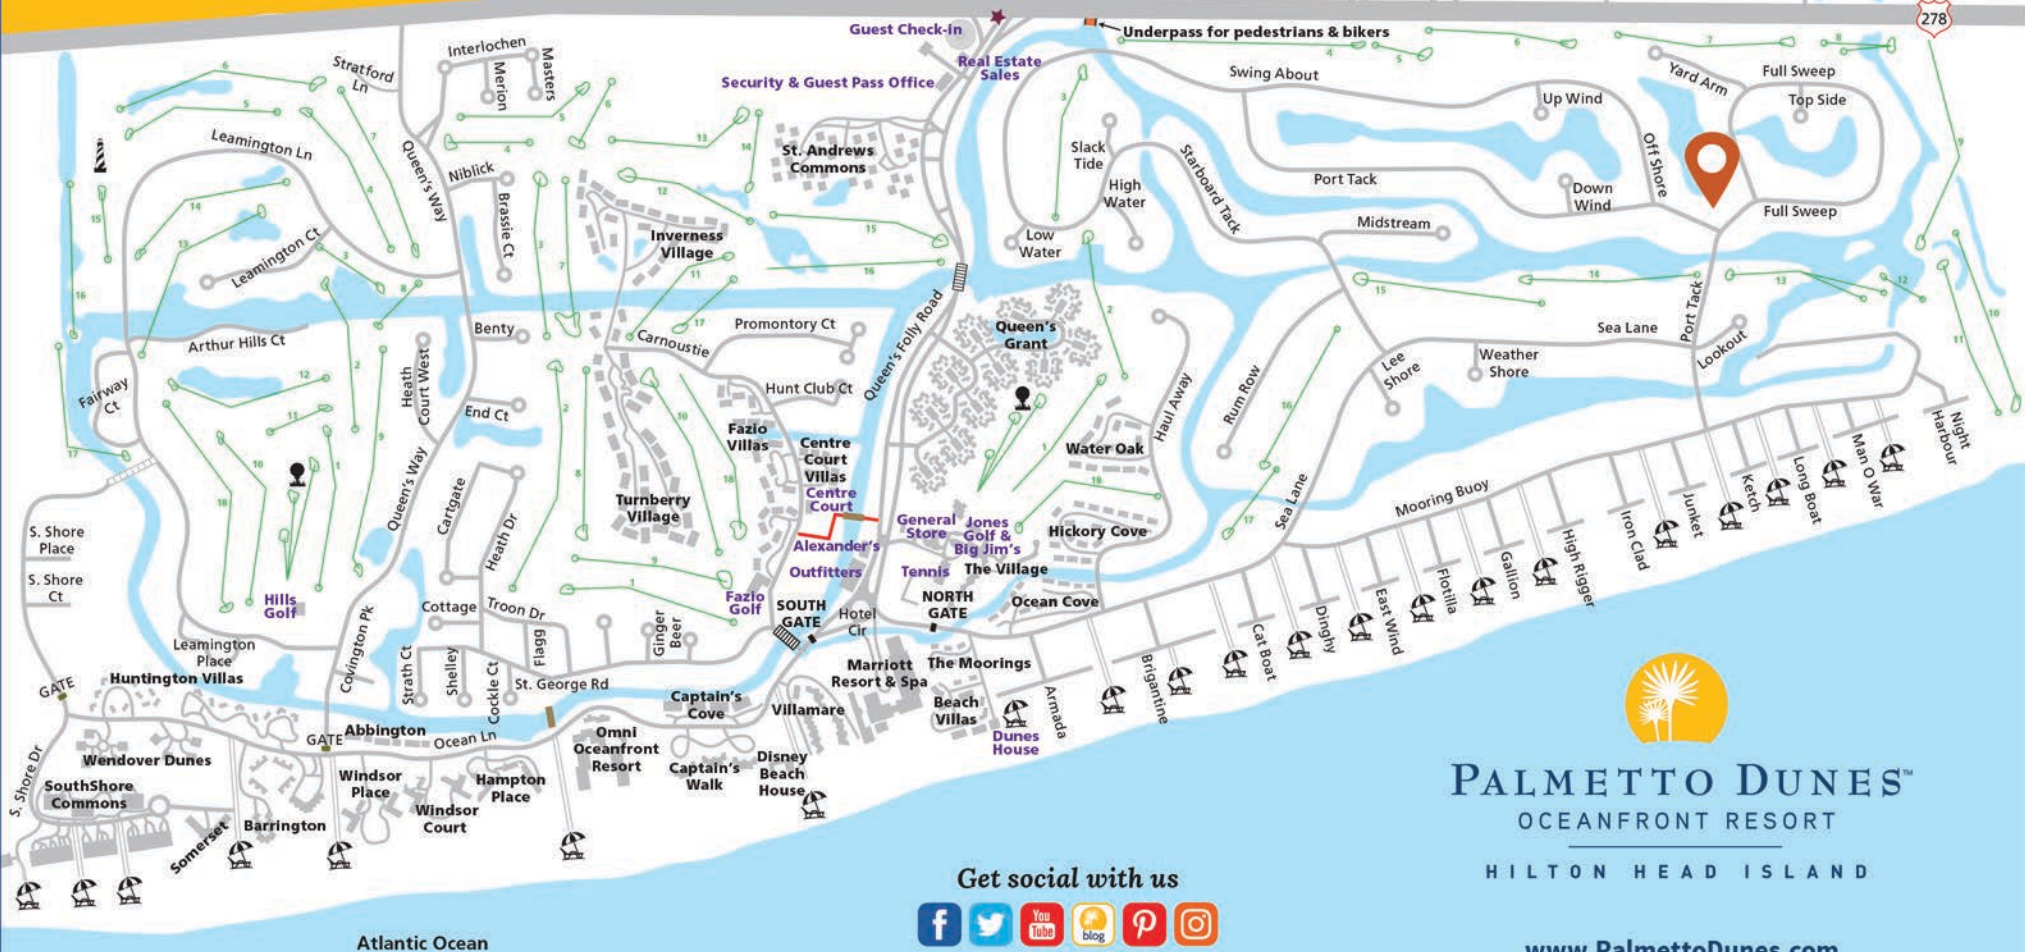

PALMETTO DUNES OCEANFRONT RESORT

TAKE ADVANTAGE OF OTHER RESORT ACTIVITIES:

GOLF: Three championship golf courses, plus golf lessons, clinics & great pro shops.

TENNIS & PICKLEBALL: World-class tennis facilities with 19 clay courts (four courts are lighted for night play) and 24 pickleball courts (all are lighted for night play). Tennis & pickleball lessons & clinics for junior & adults available!

OUTFITTERS: Bikes, kayaks, canoes, beach gear & lagoon fishing.

SHELTER COVE HARBOUR: Waterfront shopping, casual dining & nightly seasonal entertainment.

SHELTER COVE MARINA: Inshore & offshore charter fishing, dolphin & nature cruises, sport crabbing, kayaking, 2-person cat boat plus seasonal fireworks & pirate cruises!

- Icons**
- Leamington Lighthouse
 - Resort Entrance
 - Security Gates
 - Residential Gates
 - Beach Access
 - Bike Trails
 - Driving Range

PALMETTO DUNES™
OCEANFRONT RESORT

HILTON HEAD ISLAND

Get social with us

www.PalmettoDunes.com

Atlantic Ocean