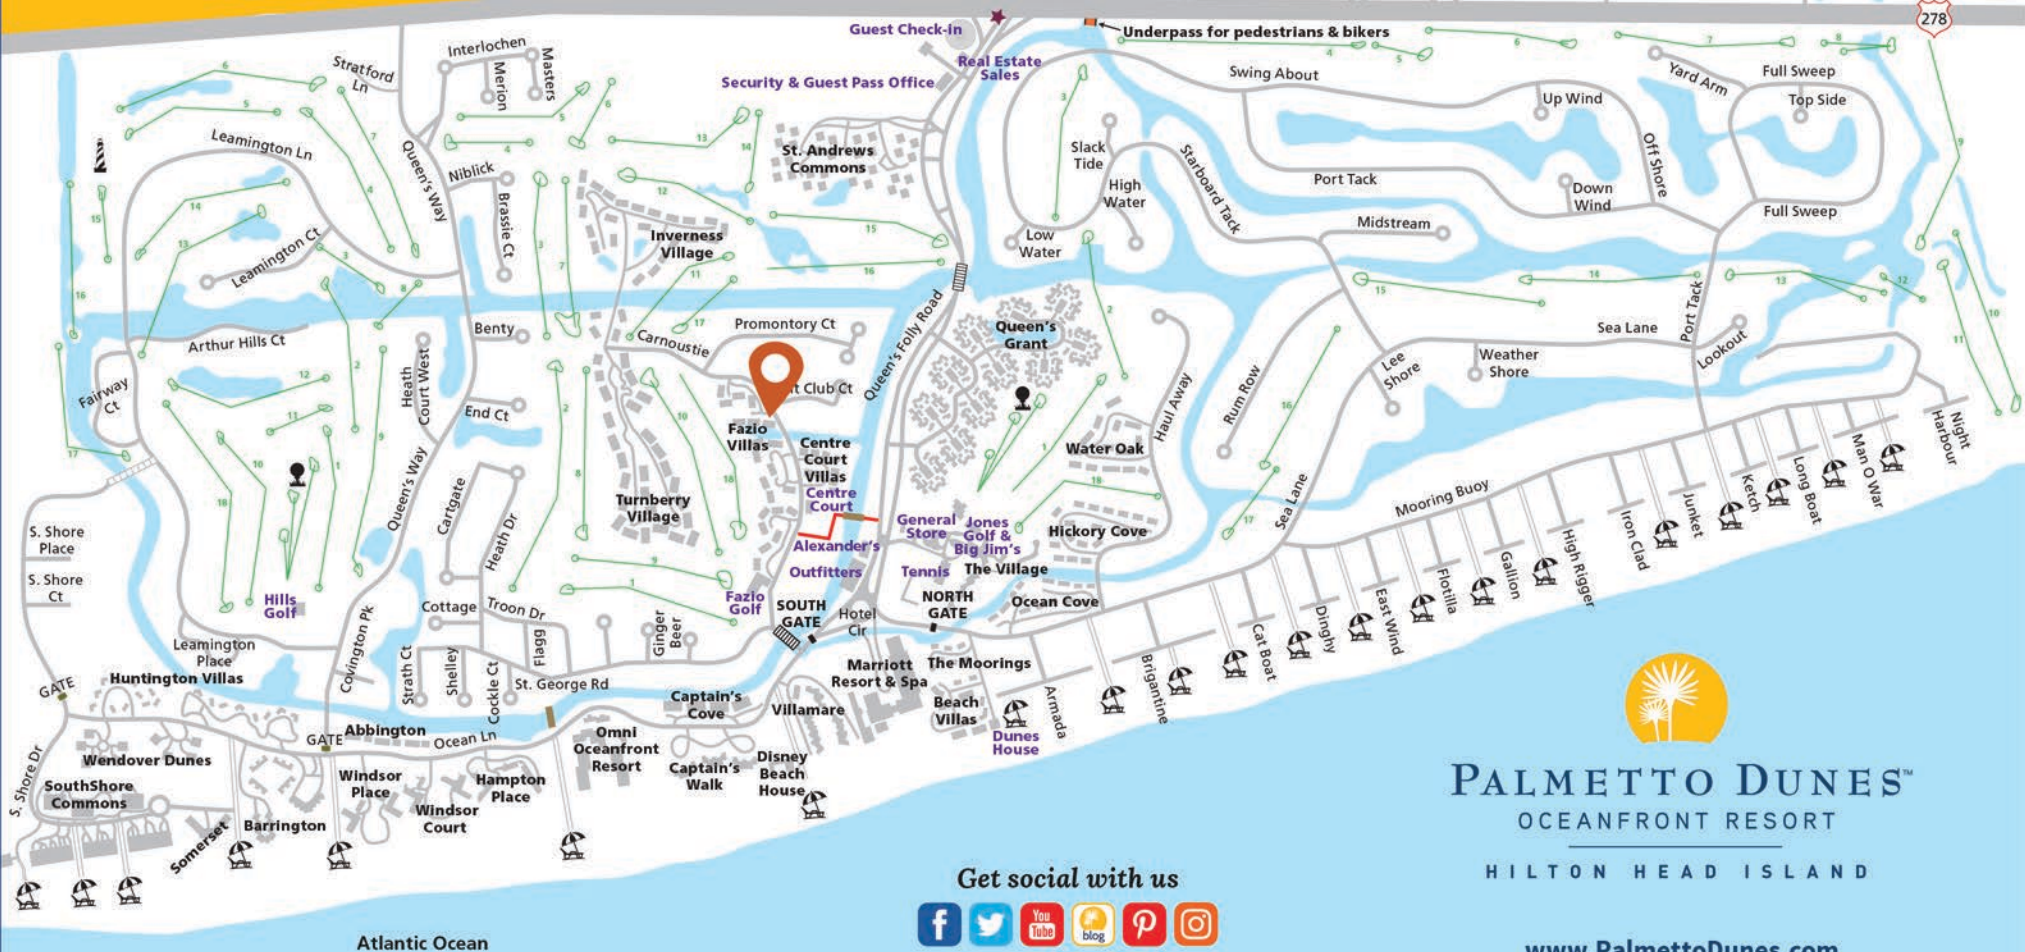

PALMETTO DUNES OCEANFRONT RESORT

TAKE ADVANTAGE OF OTHER RESORT ACTIVITIES:

GOLF: Three championship golf courses, plus golf lessons, clinics & great pro shops.

TENNIS & PICKLEBALL: World-class tennis facilities with 19 clay courts (four courts are lighted for night play) and 24 pickleball courts (all are lighted for night play). Tennis & pickleball lessons & clinics for junior & adults available!

OUTFITTERS: Bikes, kayaks, canoes, beach gear & lagoon fishing.

SHELTER COVE HARBOUR: Waterfront shopping, casual dining & nightly seasonal entertainment.

SHELTER COVE MARINA: Inshore & offshore charter fishing, dolphin & nature cruises, sport crabbing, kayaking, 2-person cat boat plus seasonal fireworks & pirate cruises!

- Icons**
- Leamington Lighthouse
 - Resort Entrance
 - Security Gates
 - Residential Gates
 - Beach Access
 - Bike Trails
 - Driving Range

PALMETTO DUNES™
OCEANFRONT RESORT

HILTON HEAD ISLAND

Get social with us

www.PalmettoDunes.com

Atlantic Ocean