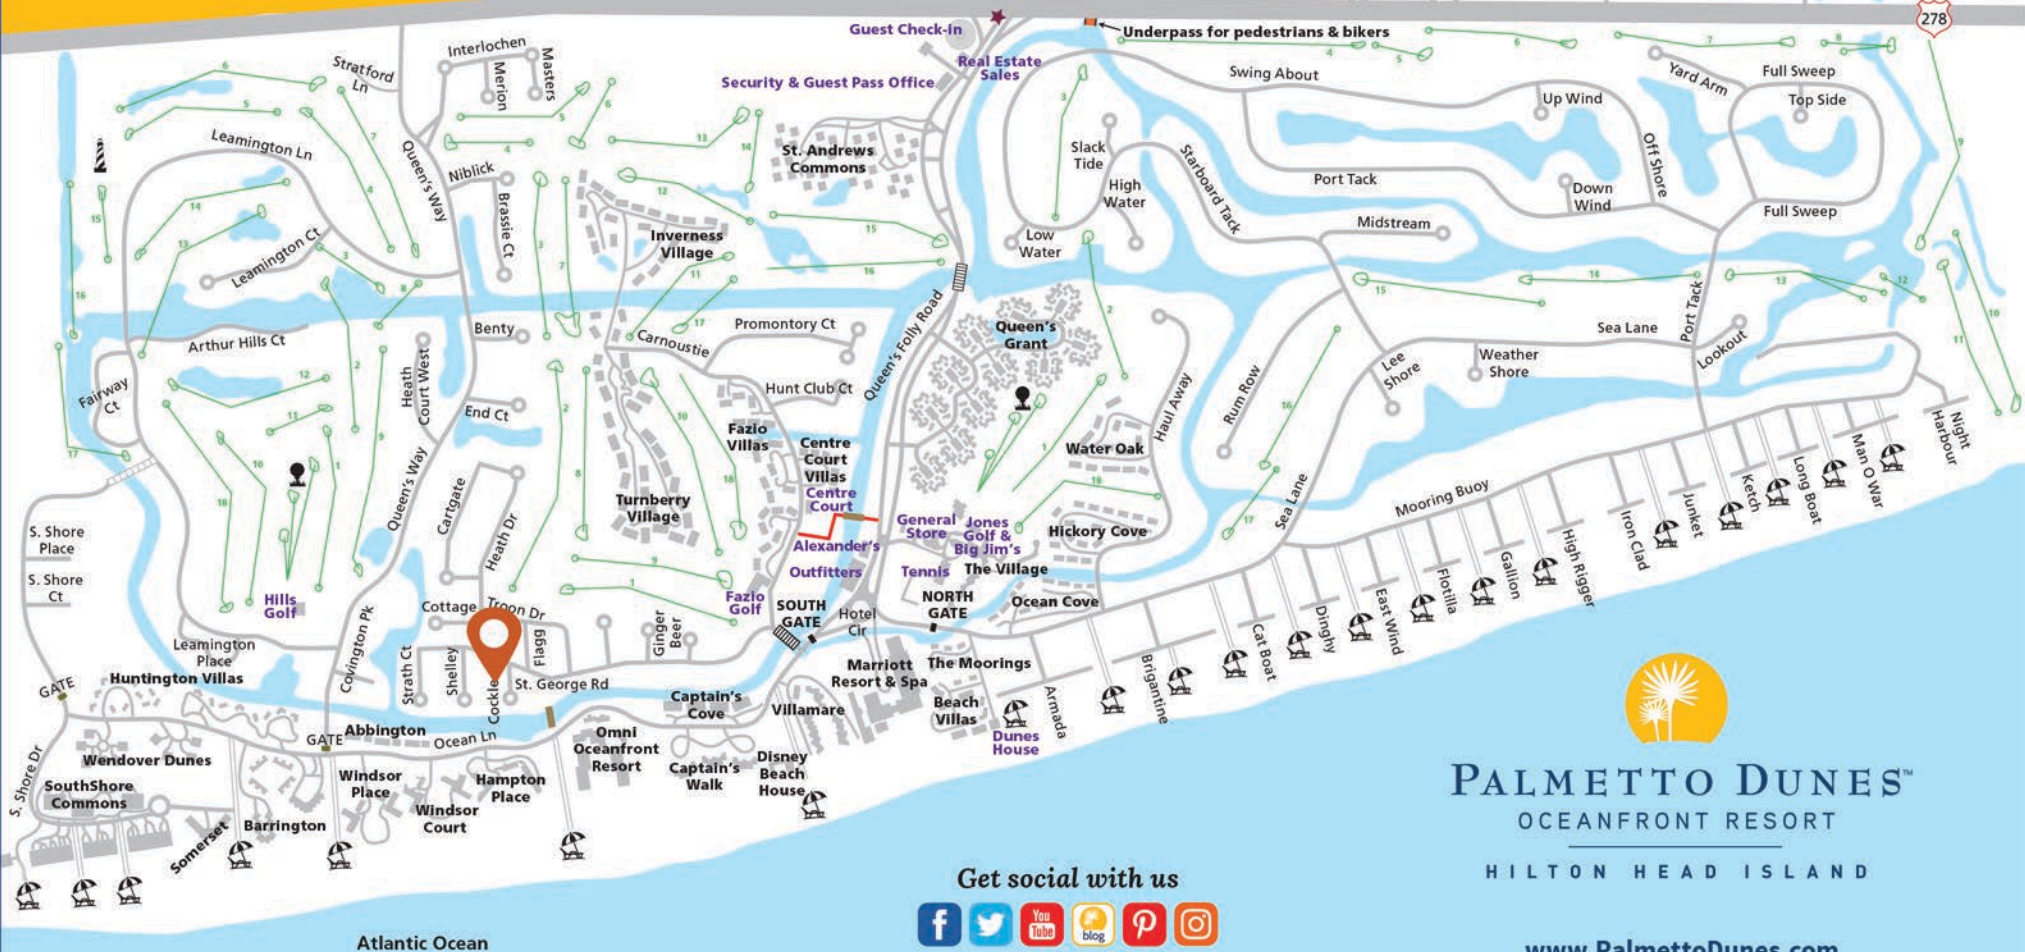

PALMETTO DUNES OCEANFRONT RESORT

TAKE ADVANTAGE OF OTHER RESORT ACTIVITIES:

GOLF: Three championship golf courses, plus golf lessons, clinics & great pro shops.

TENNIS & PICKLEBALL: World-class tennis facilities with 19 clay courts (four courts are lighted for night play) and 24 pickleball courts (all are lighted for night play). Tennis & pickleball lessons & clinics for junior & adults available!

OUTFITTERS: Bikes, kayaks, canoes, beach gear & lagoon fishing.

SHELTER COVE HARBOUR: Waterfront shopping, casual dining & nightly seasonal entertainment.

SHELTER COVE MARINA: Inshore & offshore charter fishing, dolphin & nature cruises, sport crabbing, kayaking, 2-person cat boat plus seasonal fireworks & pirate cruises!

- Icons**
- Leamington Lighthouse
 - Resort Entrance
 - Security Gates
 - Residential Gates
 - Beach Access
 - Bike Trails
 - Driving Range

PALMETTO DUNES™
OCEANFRONT RESORT

HILTON HEAD ISLAND

Get social with us

www.PalmettoDunes.com

Atlantic Ocean