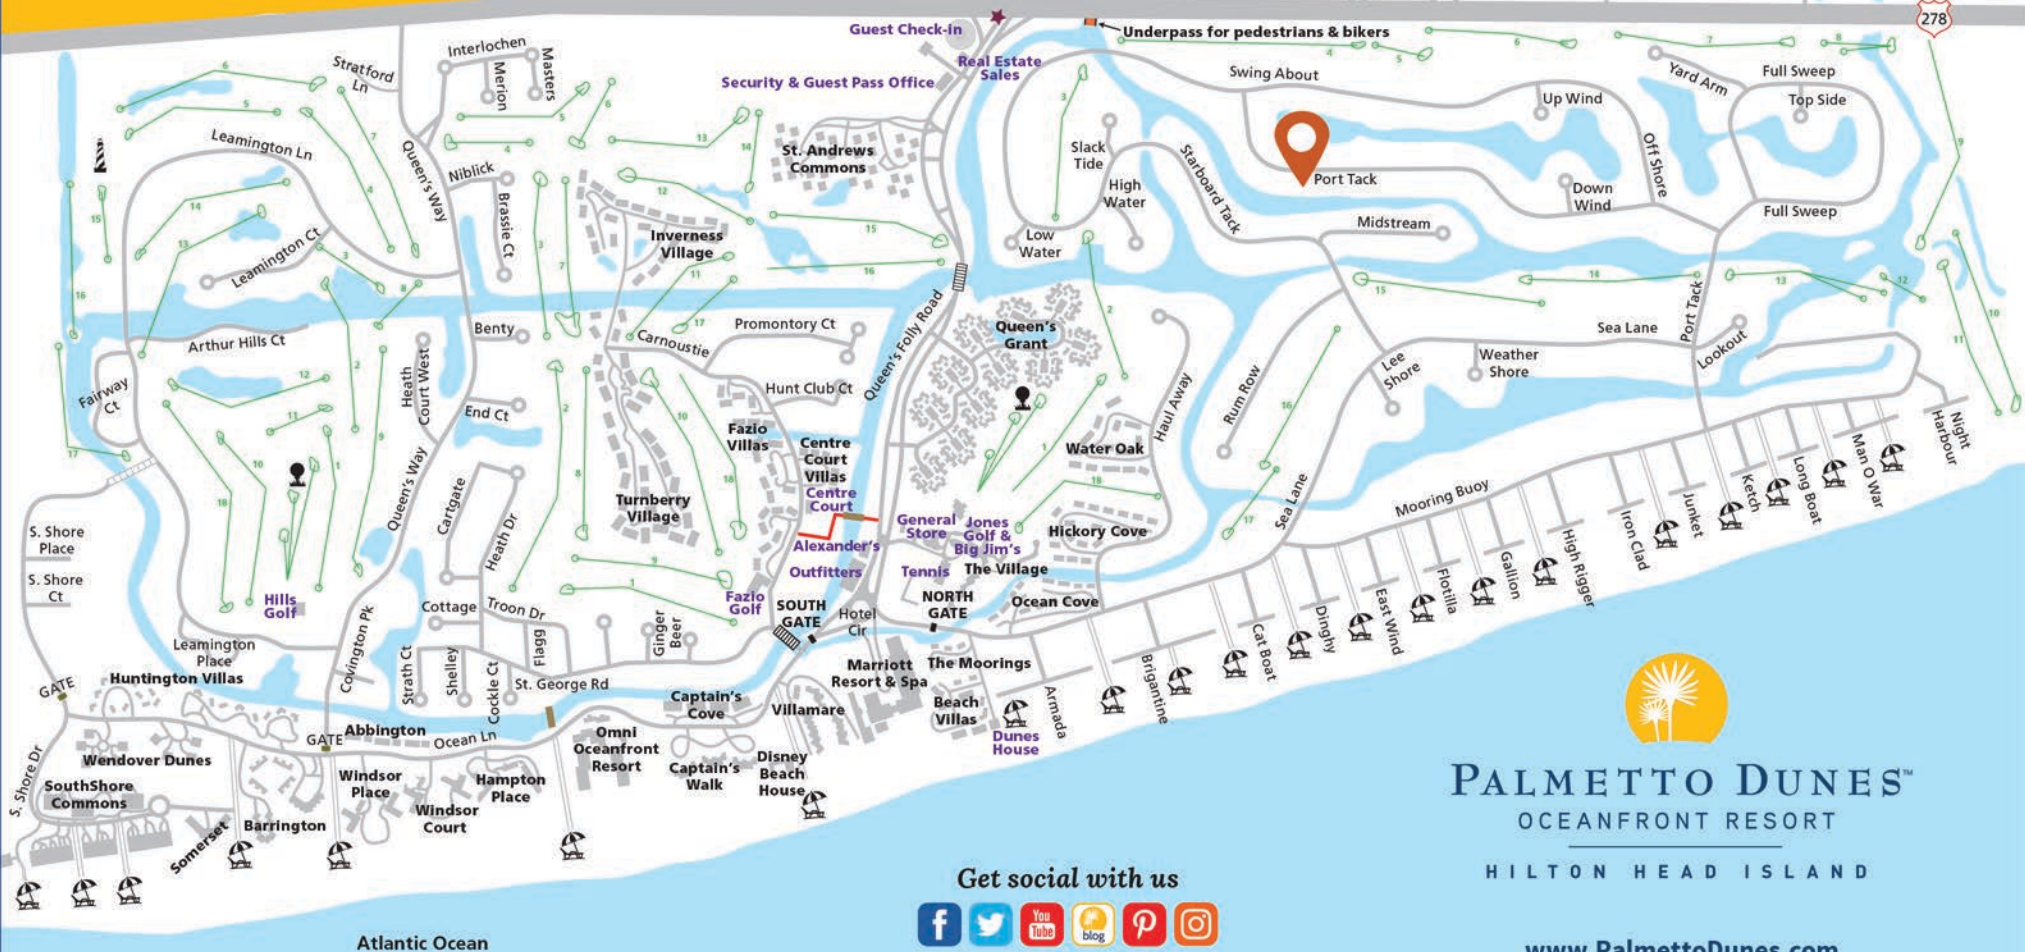

PALMETTO DUNES OCEANFRONT RESORT

TAKE ADVANTAGE OF OTHER RESORT ACTIVITIES:

GOLF: Three championship golf courses, plus golf lessons, clinics & great pro shops.

TENNIS & PICKLEBALL: World-class tennis facilities with 19 clay courts (four courts are lighted for night play) and 24 pickleball courts (all are lighted for night play). Tennis & pickleball lessons & clinics for junior & adults available!

OUTFITTERS: Bikes, kayaks, canoes, beach gear & lagoon fishing.

SHELTER COVE HARBOUR: Waterfront shopping, casual dining & nightly seasonal entertainment.

SHELTER COVE MARINA: Inshore & offshore charter fishing, dolphin & nature cruises, sport crabbing, kayaking, 2-person cat boat plus seasonal fireworks & pirate cruises!

- Icons**
- Leamington Lighthouse
 - Resort Entrance
 - Security Gates
 - Residential Gates
 - Beach Access
 - Bike Trails
 - Driving Range

PALMETTO DUNES™
OCEANFRONT RESORT

HILTON HEAD ISLAND

Get social with us

www.PalmettoDunes.com

Atlantic Ocean