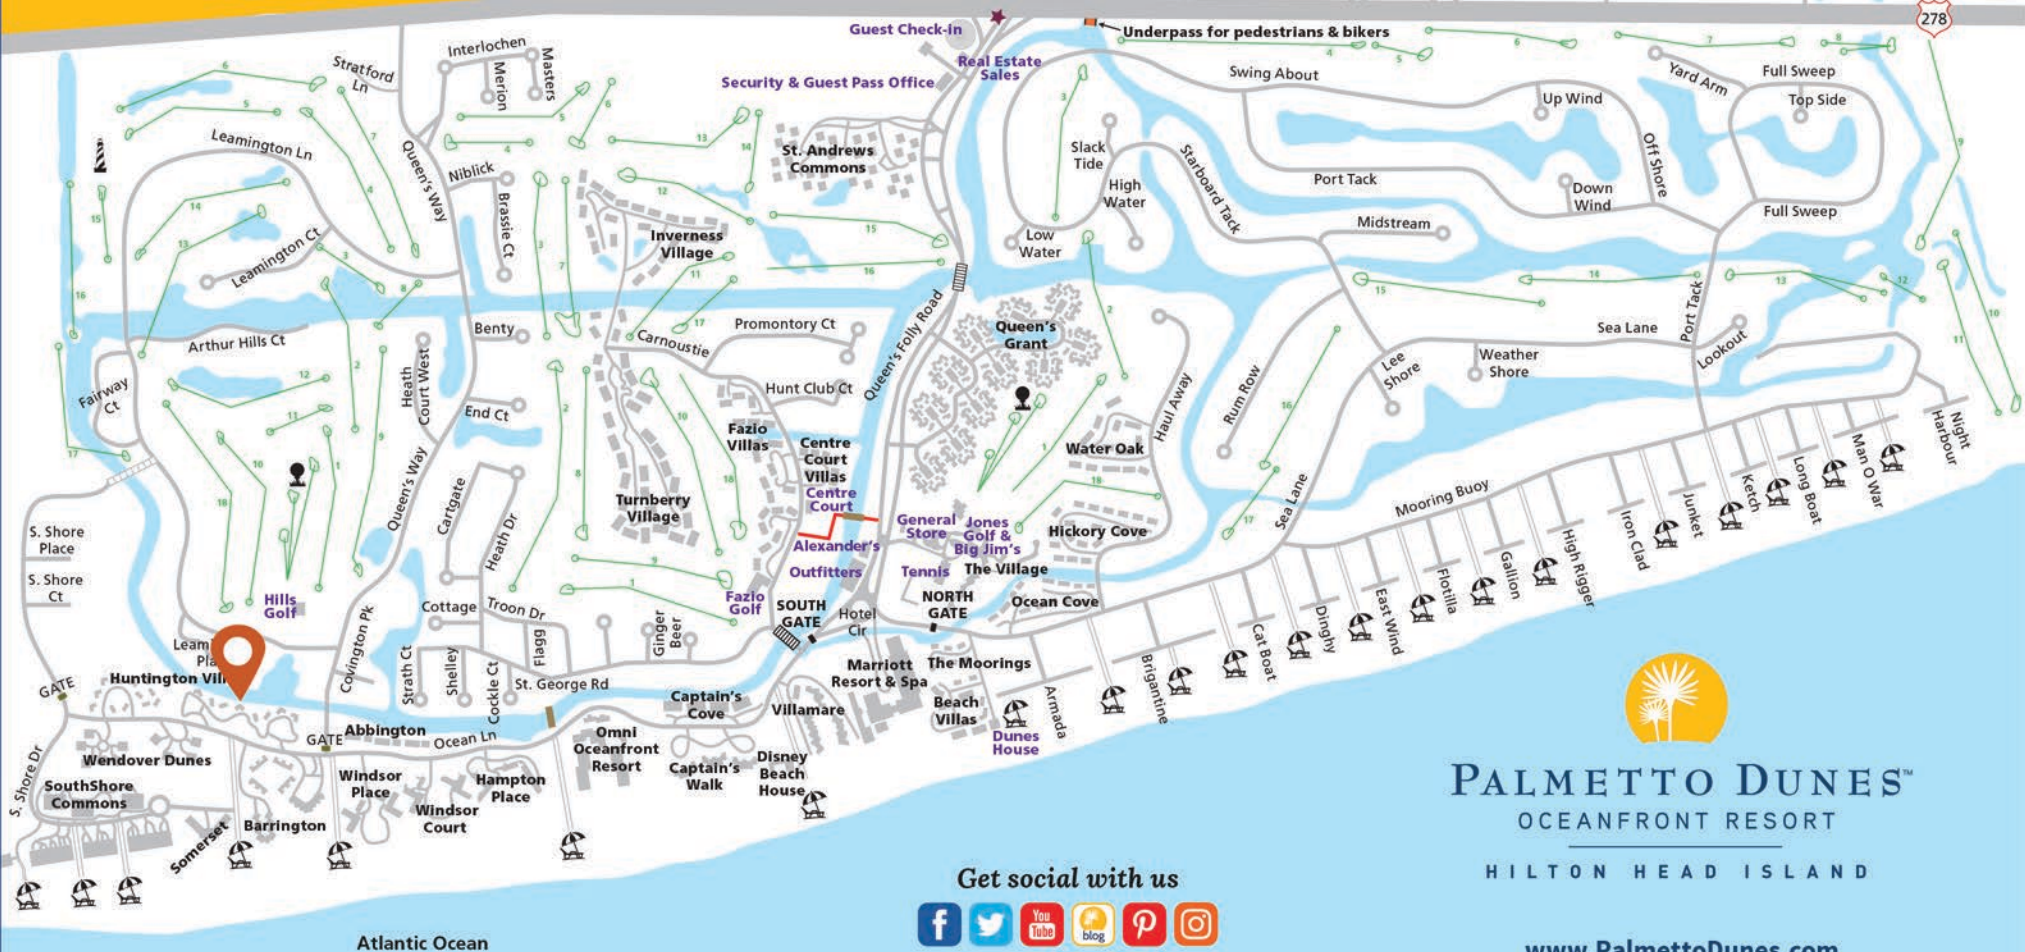

PALMETTO DUNES OCEANFRONT RESORT

TAKE ADVANTAGE OF OTHER RESORT ACTIVITIES:

GOLF: Three championship golf courses, plus golf lessons, clinics & great pro shops.

TENNIS & PICKLEBALL: World-class tennis facilities with 19 clay courts (four courts are lighted for night play) and 24 pickleball courts (all are lighted for night play). Tennis & pickleball lessons & clinics for junior & adults available!

OUTFITTERS: Bikes, kayaks, canoes, beach gear & lagoon fishing.

SHELTER COVE HARBOUR: Waterfront shopping, casual dining & nightly seasonal entertainment.

SHELTER COVE MARINA: Inshore & offshore charter fishing, dolphin & nature cruises, sport crabbing, kayaking, 2-person cat boat plus seasonal fireworks & pirate cruises!

- Icons**
- Leamington Lighthouse
 - Resort Entrance
 - Security Gates
 - Residential Gates
 - Beach Access
 - Bike Trails
 - Driving Range

PALMETTO DUNES™
OCEANFRONT RESORT

HILTON HEAD ISLAND

Get social with us

www.PalmettoDunes.com

Atlantic Ocean