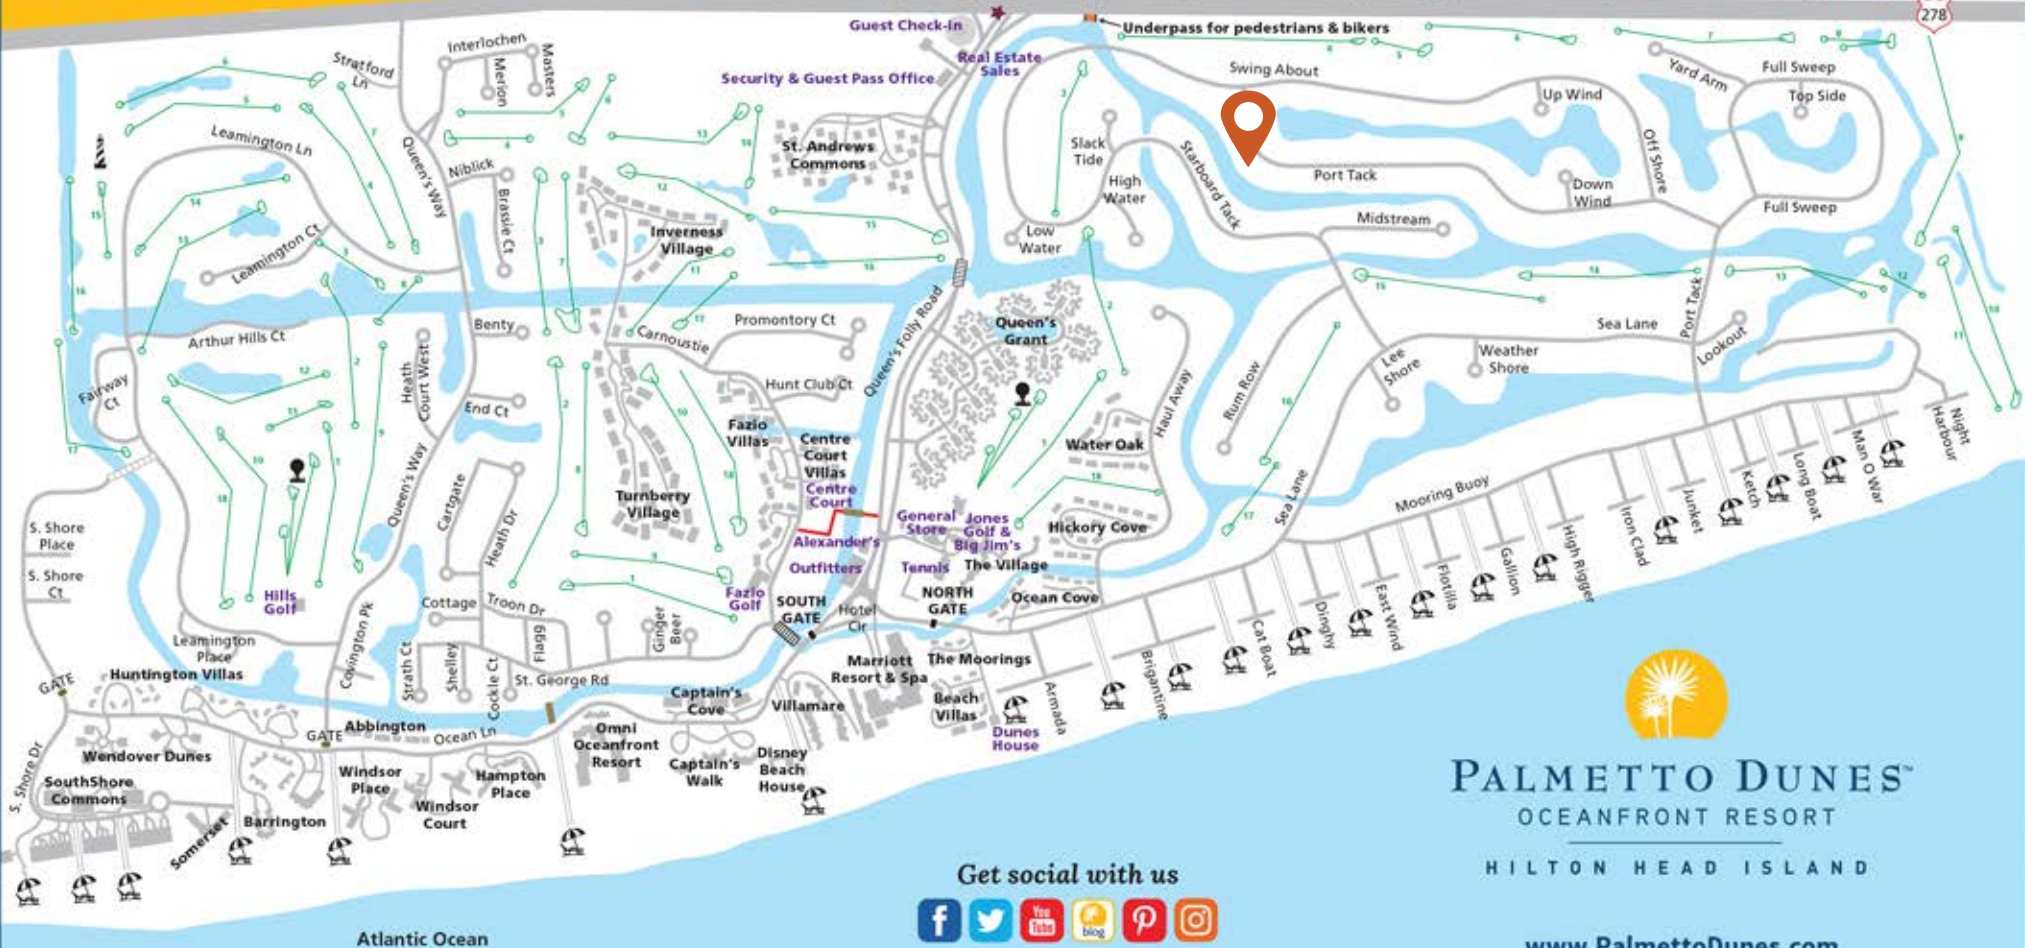

PALMETTO DUNES OCEANFRONT RESORT

TAKE ADVANTAGE OF OTHER RESORT ACTIVITIES:

GOLF: Three championship golf courses, plus golf lessons, clinics & great pro shops.

TENNIS & PICKLEBALL: World-class tennis facilities with 19 clay courts (four courts are lighted for night play) and 24 pickleball courts (all are lighted for night play). Tennis & pickleball lessons & clinics for junior & adults available!

OUTFITTERS: Bikes, kayaks, canoes, beach gear & lagoon fishing.

SHELTER COVE HARBOUR: Waterfront shopping, casual dining & nightly seasonal entertainment.

SHELTER COVE MARINA: Inshore & offshore charter fishing, dolphin & nature cruises, sport crabbing, kayaking, 2-person cat boat plus seasonal fireworks & pirate cruises!

- Icons**
- Leamington Lighthouse
 - Resort Entrance
 - Security Gates
 - Residential Gates
 - Beach Access
 - Bike Trails
 - Driving Range

PALMETTO DUNES
OCEANFRONT RESORT

HILTON HEAD ISLAND

Get social with us

www.PalmettoDunes.com

Atlantic Ocean