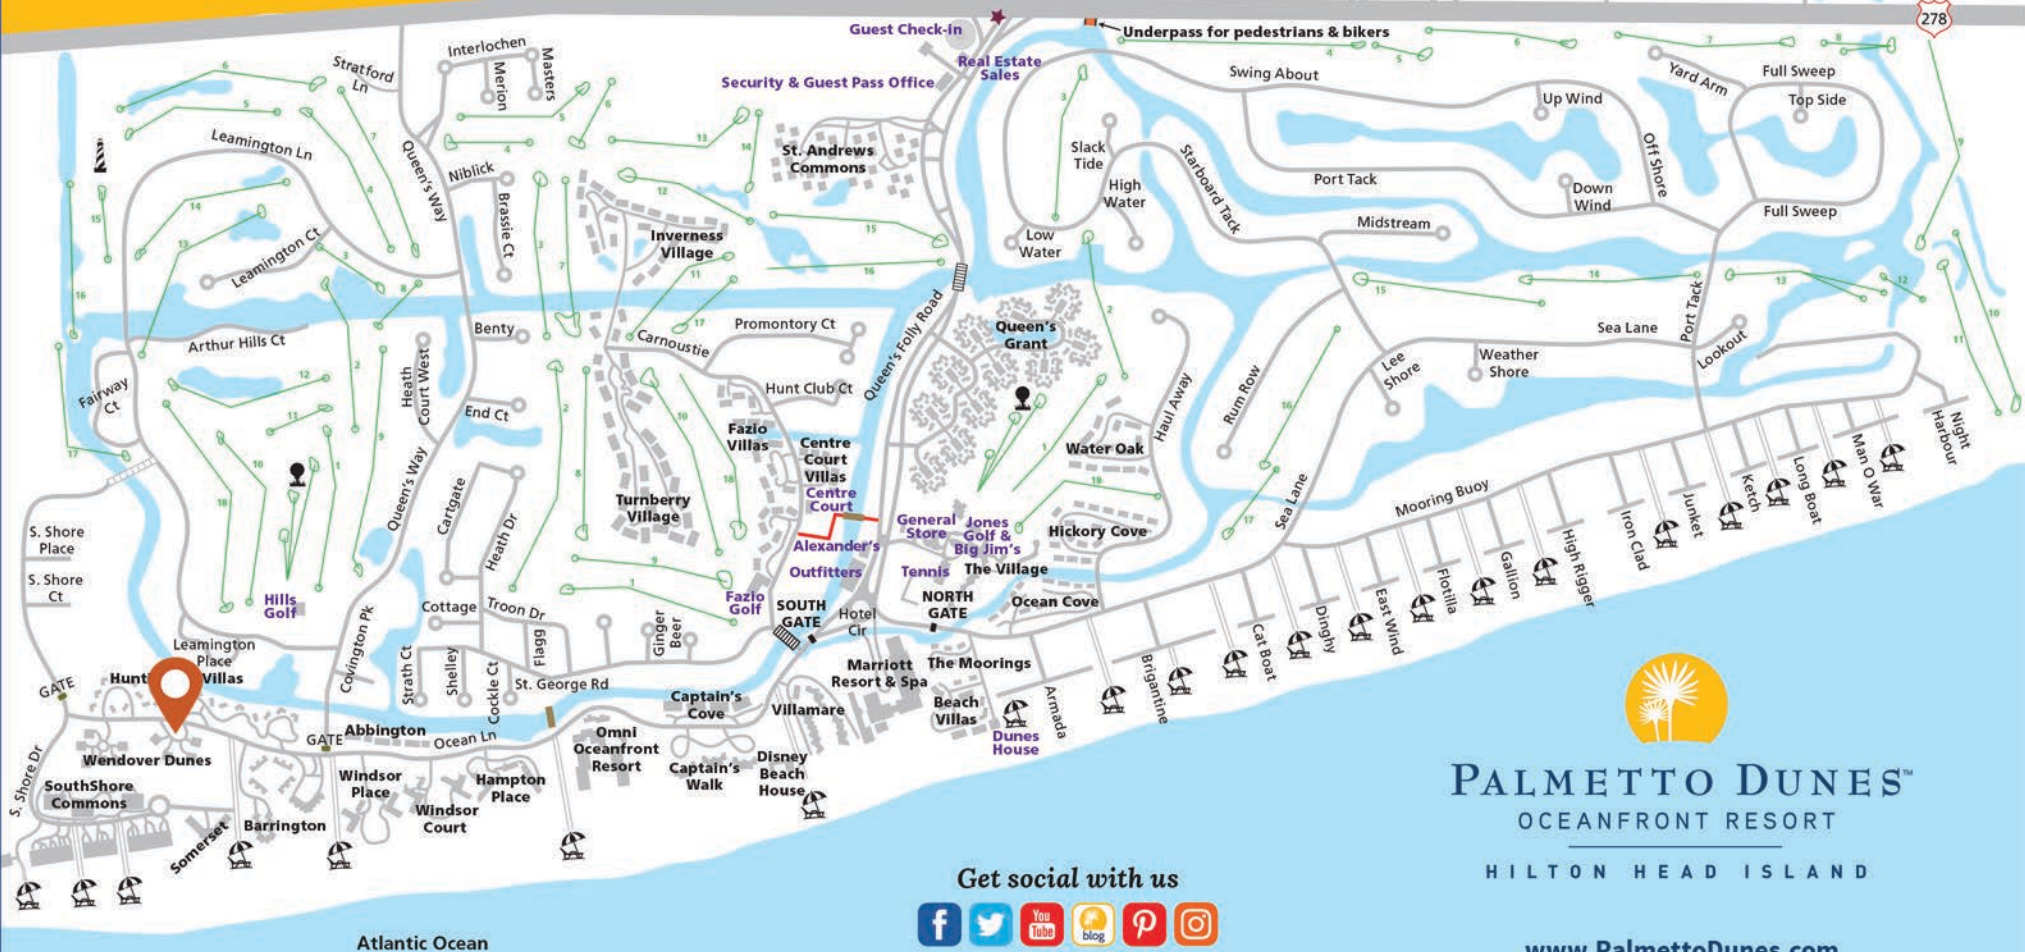

# PALMETTO DUNES OCEANFRONT RESORT

**OUTFITTERS:** Bikes, kayaks, canoes, beach gear & lagoon fishing.

**SHELTER COVE HARBOUR:** Waterfront shopping, casual dining & nightly seasonal entertainment.

**SHELTER COVE MARINA:** Inshore & offshore charter fishing, dolphin & nature cruises, sport crabbing, kayaking, 2-person cat boat plus seasonal fireworks & pirate cruises!

- Icons**
- Leamington Lighthouse
  - Resort Entrance
  - Security Gates
  - Residential Gates
  - Beach Access
  - Bike Trails
  - Driving Range

**PALMETTO DUNES™**  
OCEANFRONT RESORT

HILTON HEAD ISLAND