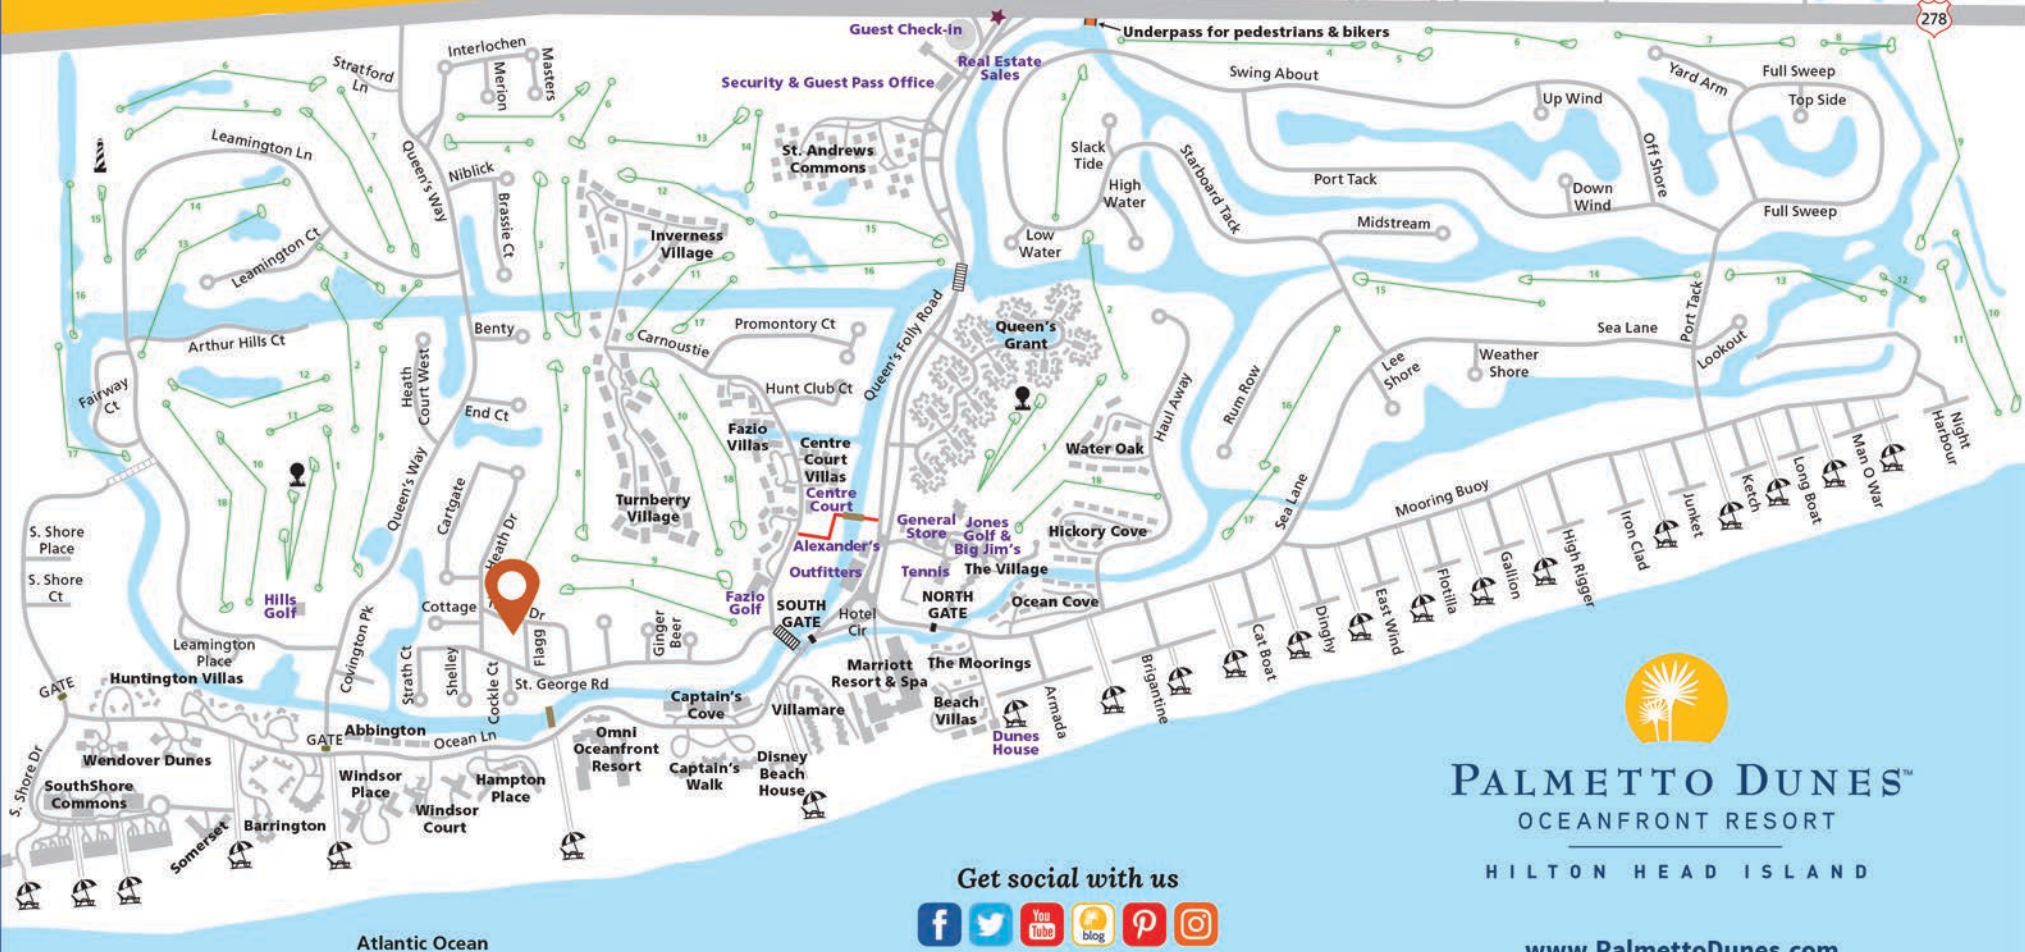

PALMETTO DUNES OCEANFRONT RESORT

TAKE ADVANTAGE OF OTHER RESORT ACTIVITIES:

GOLF: Three championship golf courses, plus golf lessons, clinics & great pro shops.

TENNIS & PICKLEBALL: World-class tennis facilities with 19 clay courts (four courts are lighted for night play) and 24 pickleball courts (all are lighted for night play). Tennis & pickleball lessons & clinics for junior & adults available!

OUTFITTERS: Bikes, kayaks, canoes, beach gear & lagoon fishing.

SHELTER COVE HARBOUR: Waterfront shopping, casual dining & nightly seasonal entertainment.

SHELTER COVE MARINA: Inshore & offshore charter fishing, dolphin & nature cruises, sport crabbing, kayaking, 2-person cat boat plus seasonal fireworks & pirate cruises!

- Icons**
- Leamington Lighthouse
 - Resort Entrance
 - Security Gates
 - Residential Gates
 - Beach Access
 - Bike Trails
 - Driving Range

PALMETTO DUNES™
OCEANFRONT RESORT

HILTON HEAD ISLAND

Get social with us

www.PalmettoDunes.com

Atlantic Ocean