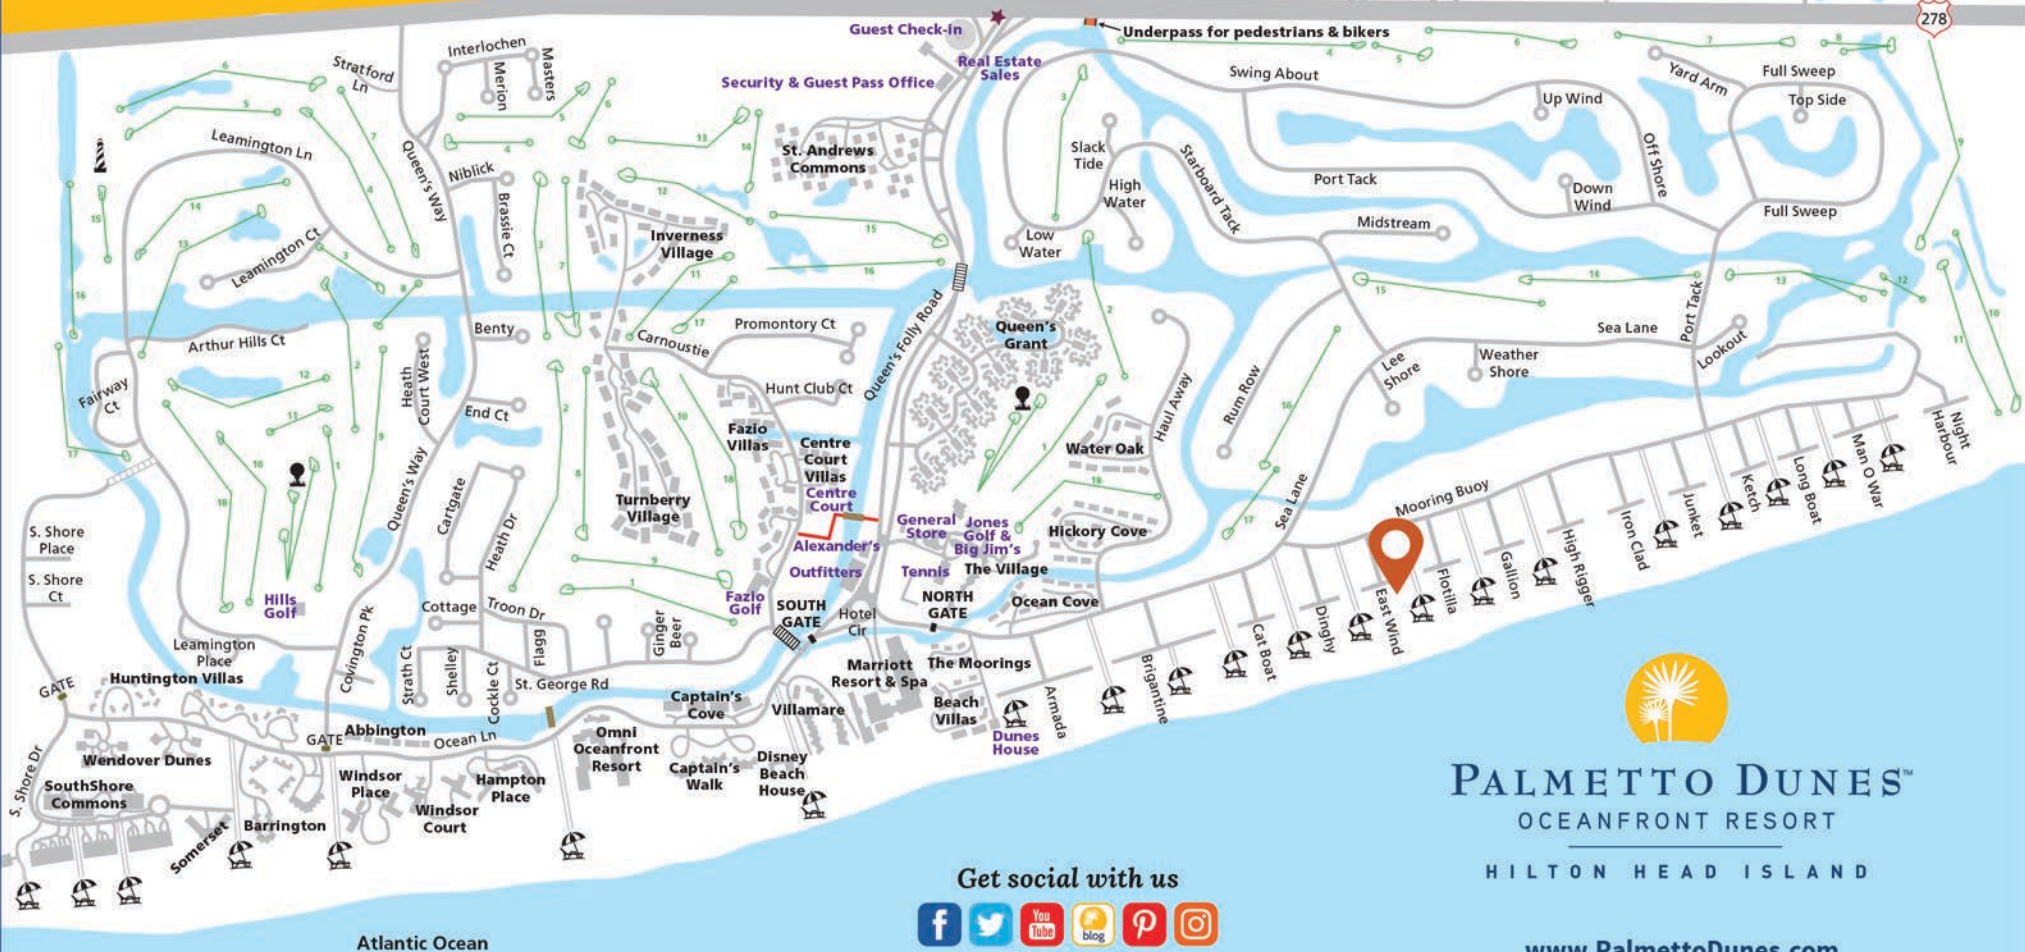

PALMETTO DUNES OCEANFRONT RESORT

TAKE ADVANTAGE OF OTHER RESORT ACTIVITIES:

GOLF: Three championship golf courses, plus golf lessons, clinics & great pro shops.

TENNIS & PICKLEBALL: World-class tennis facilities with 19 clay courts (four courts are lighted for night play) and 24 pickleball courts (all are lighted for night play). Tennis & pickleball lessons & clinics for junior & adults available!

OUTFITTERS: Bikes, kayaks, canoes, beach gear & lagoon fishing.

SHELTER COVE HARBOUR: Waterfront shopping, casual dining & nightly seasonal entertainment.

SHELTER COVE MARINA: Inshore & offshore charter fishing, dolphin & nature cruises, sport crabbing, kayaking, 2-person cat boat plus seasonal fireworks & pirate cruises!

- Icons**
- Leamington Lighthouse
 - Resort Entrance
 - Security Gates
 - Residential Gates
 - Beach Access
 - Bike Trails
 - Driving Range

PALMETTO DUNES™
OCEANFRONT RESORT

HILTON HEAD ISLAND

Get social with us

www.PalmettoDunes.com

Atlantic Ocean