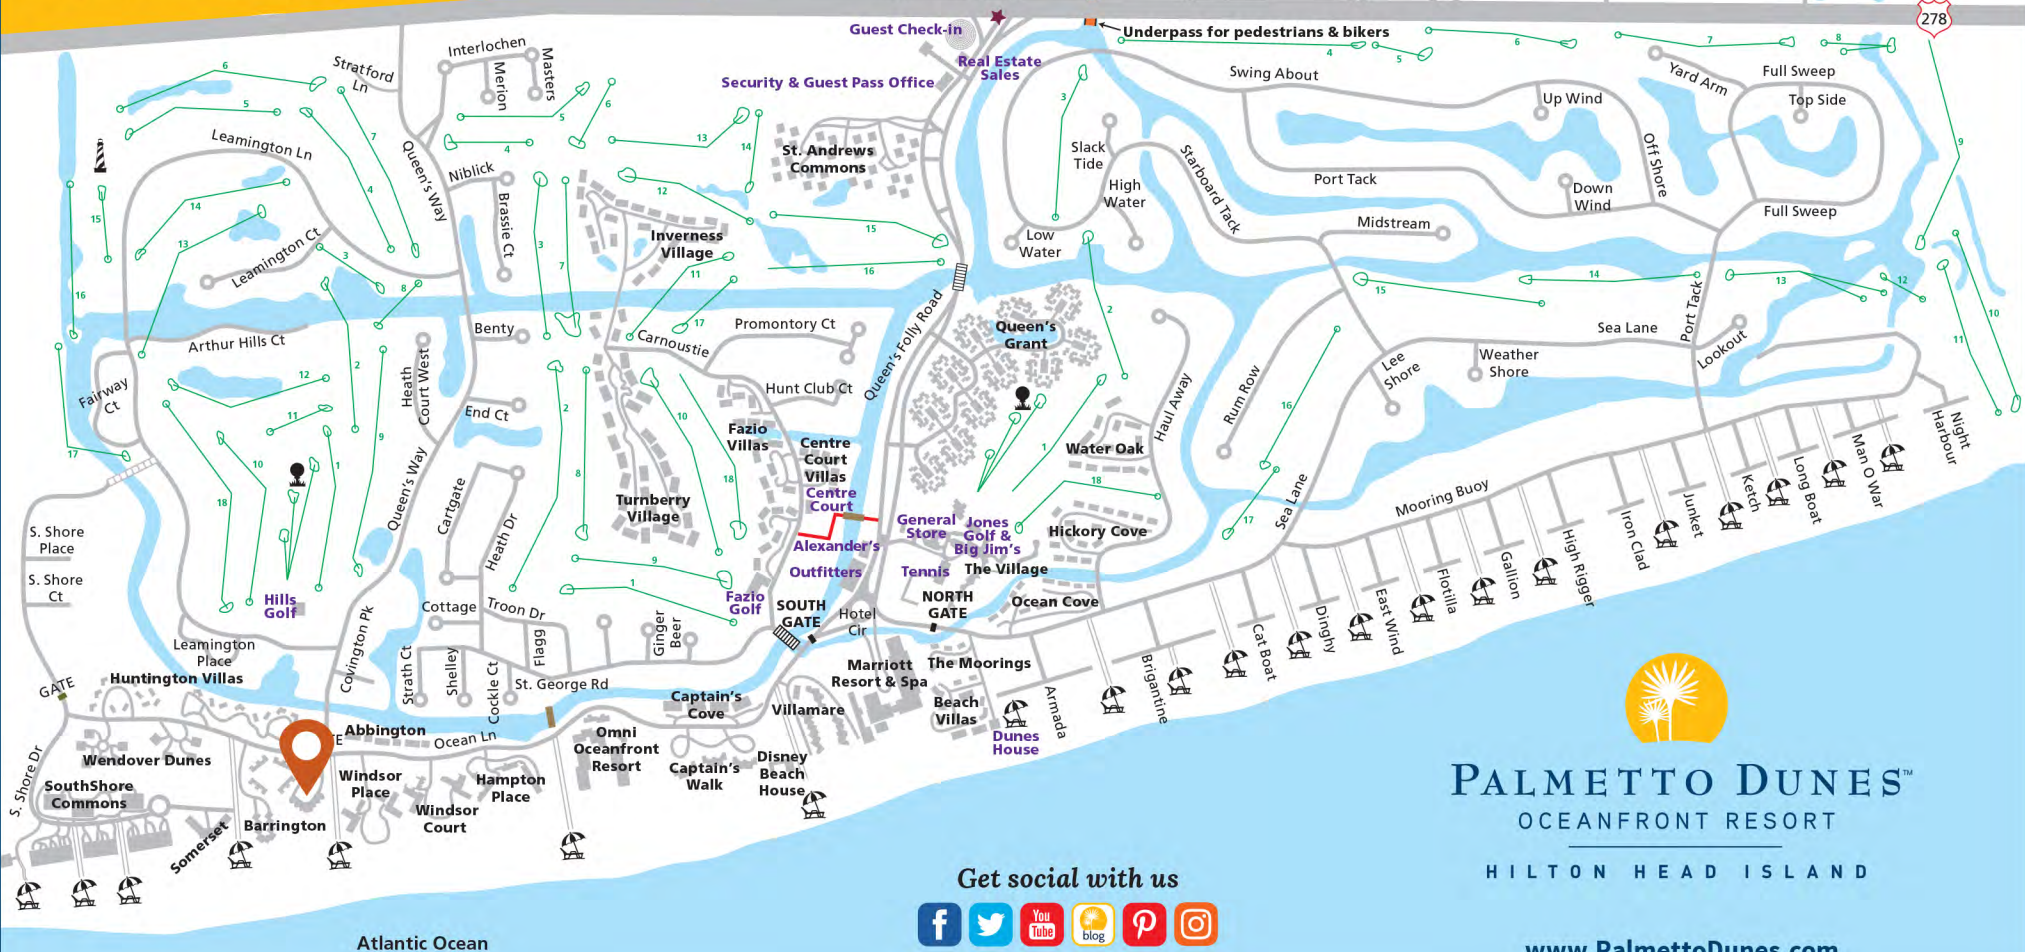

PALMETTO DUNES OCEANFRONT RESORT

TAKE ADVANTAGE OF OTHER RESORT ACTIVITIES:

GOLF: Three championship golf courses, plus golf lessons, clinics & great pro shops.

TENNIS & PICKLEBALL: World-class tennis facilities with 19 clay courts (four courts are lighted for night play) and 24 pickleball courts (all are lighted for night play). Tennis & pickleball lessons & clinics for junior & adults available!

OUTFITTERS: Bikes, kayaks, canoes, beach gear & lagoon fishing.

SHELTER COVE HARBOUR: Waterfront shopping, casual dining & nightly seasonal entertainment.

SHELTER COVE MARINA: Inshore & offshore charter fishing, dolphin & nature cruises, sport crabbing, kayaking, 2-person cat boat plus seasonal fireworks & pirate cruises!

- Icons**
- Leamington Lighthouse
 - Resort Entrance
 - Security Gates
 - Residential Gates
 - Beach Access
 - Bike Trails
 - Driving Range

PALMETTO DUNES™
OCEANFRONT RESORT

HILTON HEAD ISLAND

Get social with us

www.PalmettoDunes.com

Atlantic Ocean