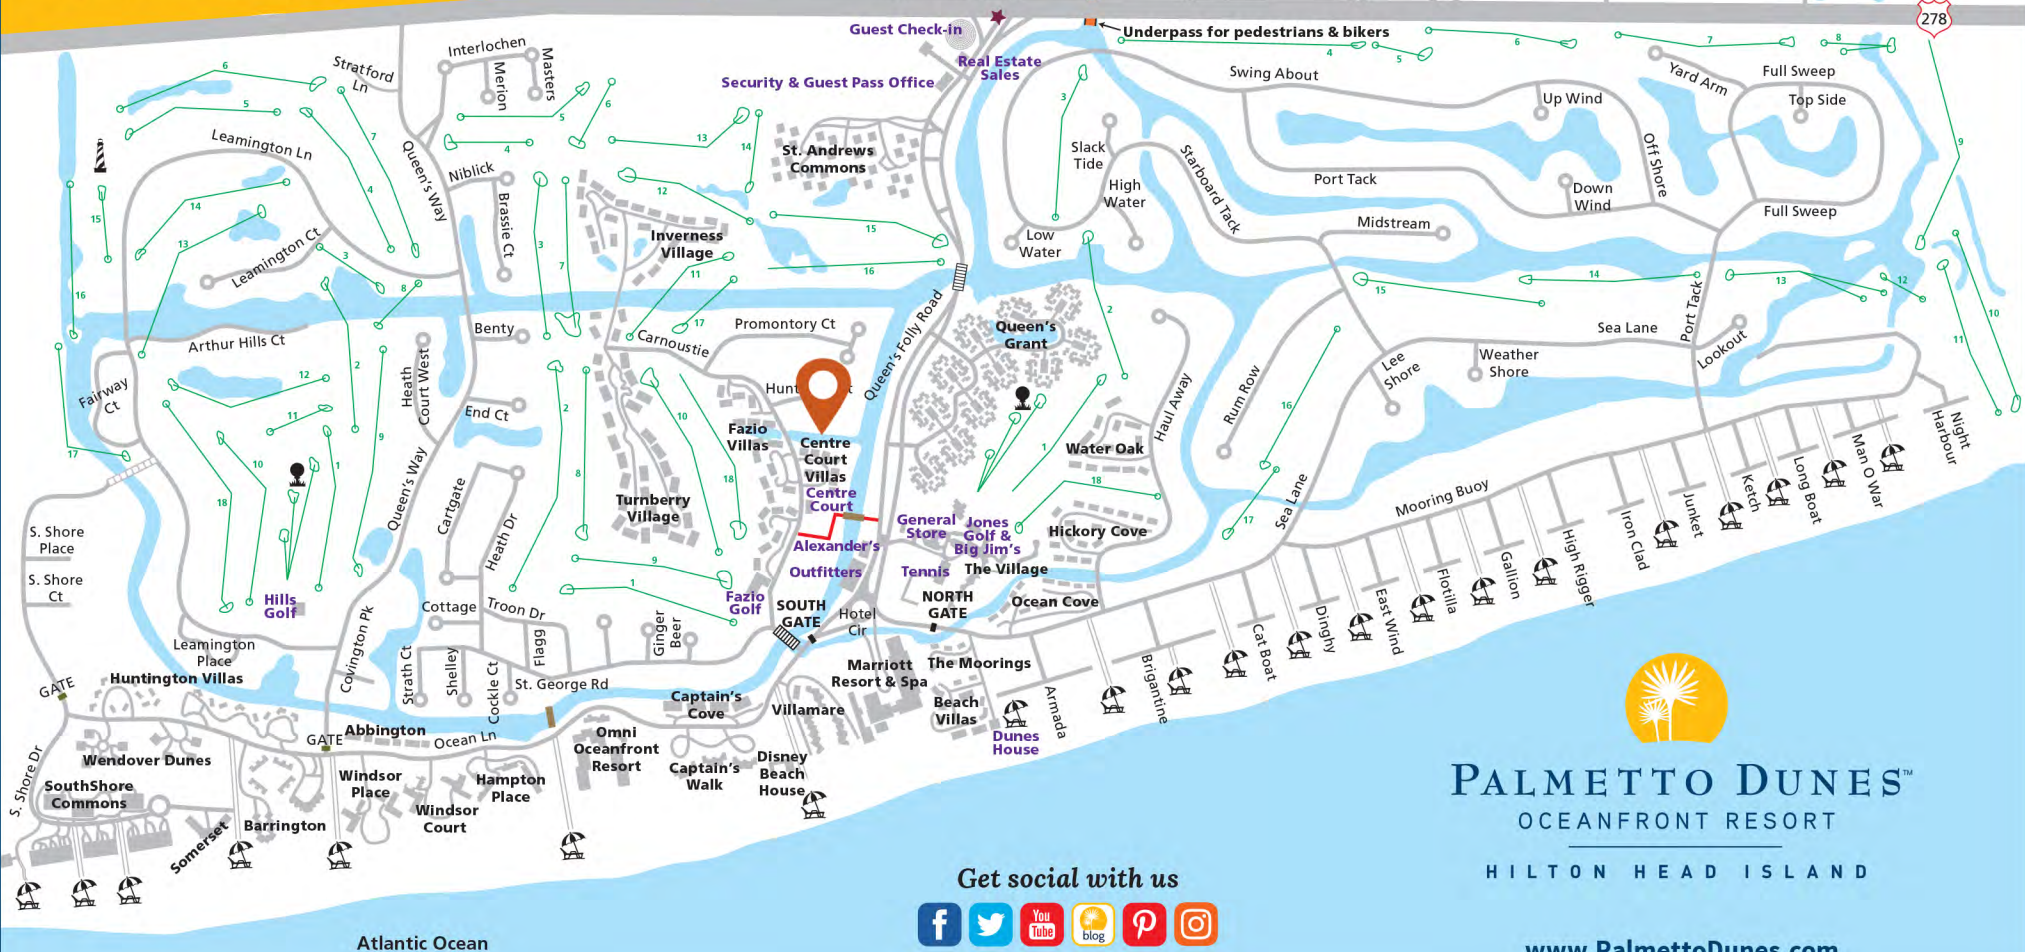

# PALMETTO DUNES OCEANFRONT RESORT

- Icons**
- Leamington Lighthouse
  - Resort Entrance
  - Security Gates
  - Residential Gates
  - Beach Access
  - Bike Trails
  - Driving Range

**PALMETTO DUNES™**  
OCEANFRONT RESORT

HILTON HEAD ISLAND