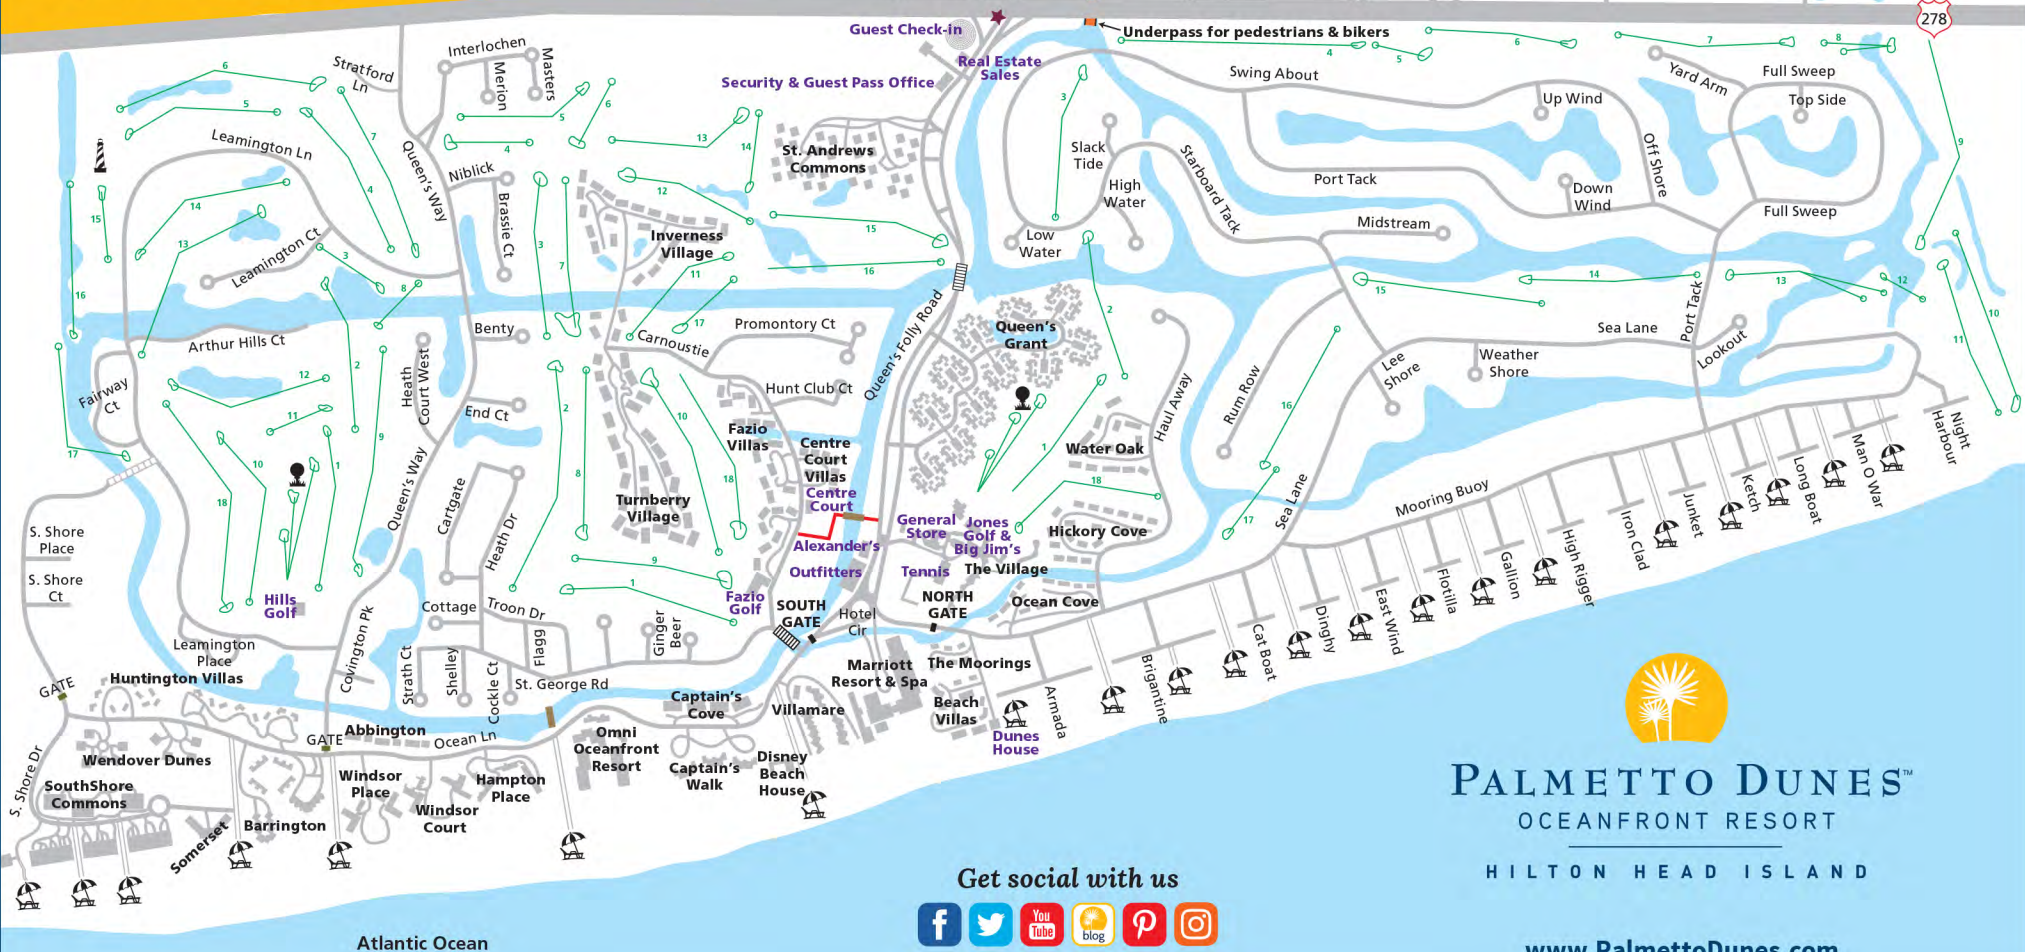

# PALMETTO DUNES OCEANFRONT RESORT

**OUTFITTERS:** Bikes, kayaks, canoes, beach gear & lagoon fishing.

**SHELTER COVE HARBOUR:** Waterfront shopping, casual dining & nightly seasonal entertainment.

**SHELTER COVE MARINA:** Inshore & offshore charter fishing, dolphin & nature cruises, sport crabbing, kayaking, 2-person cat boat plus seasonal fireworks & pirate cruises!

- Icons**
- Leamington Lighthouse
  - Resort Entrance
  - Security Gates
  - Residential Gates
  - Beach Access
  - Bike Trails
  - Driving Range

**PALMETTO DUNES™**  
OCEANFRONT RESORT

HILTON HEAD ISLAND