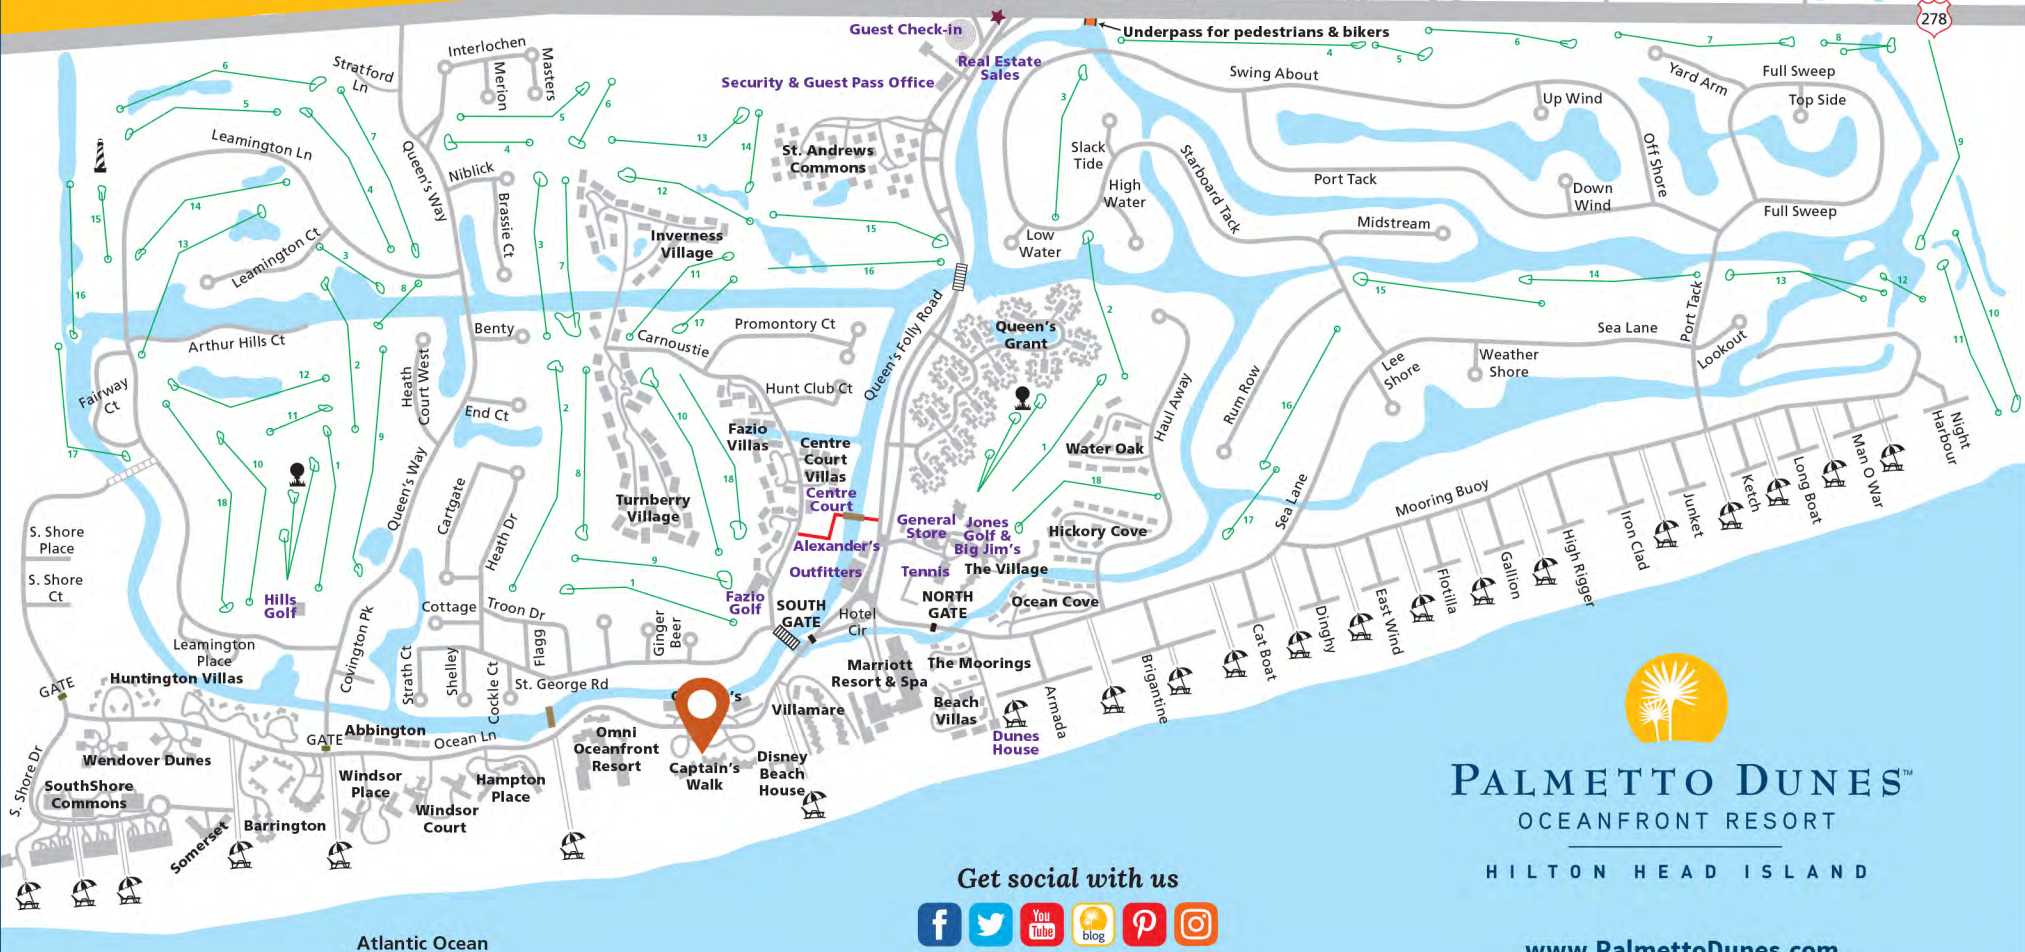

# PALMETTO DUNES OCEANFRONT RESORT

- Icons**
- Leamington Lighthouse
  - Resort Entrance
  - Security Gates
  - Residential Gates
  - Beach Access
  - Bike Trails
  - Driving Range

**PALMETTO DUNES™**  
OCEANFRONT RESORT

HILTON HEAD ISLAND