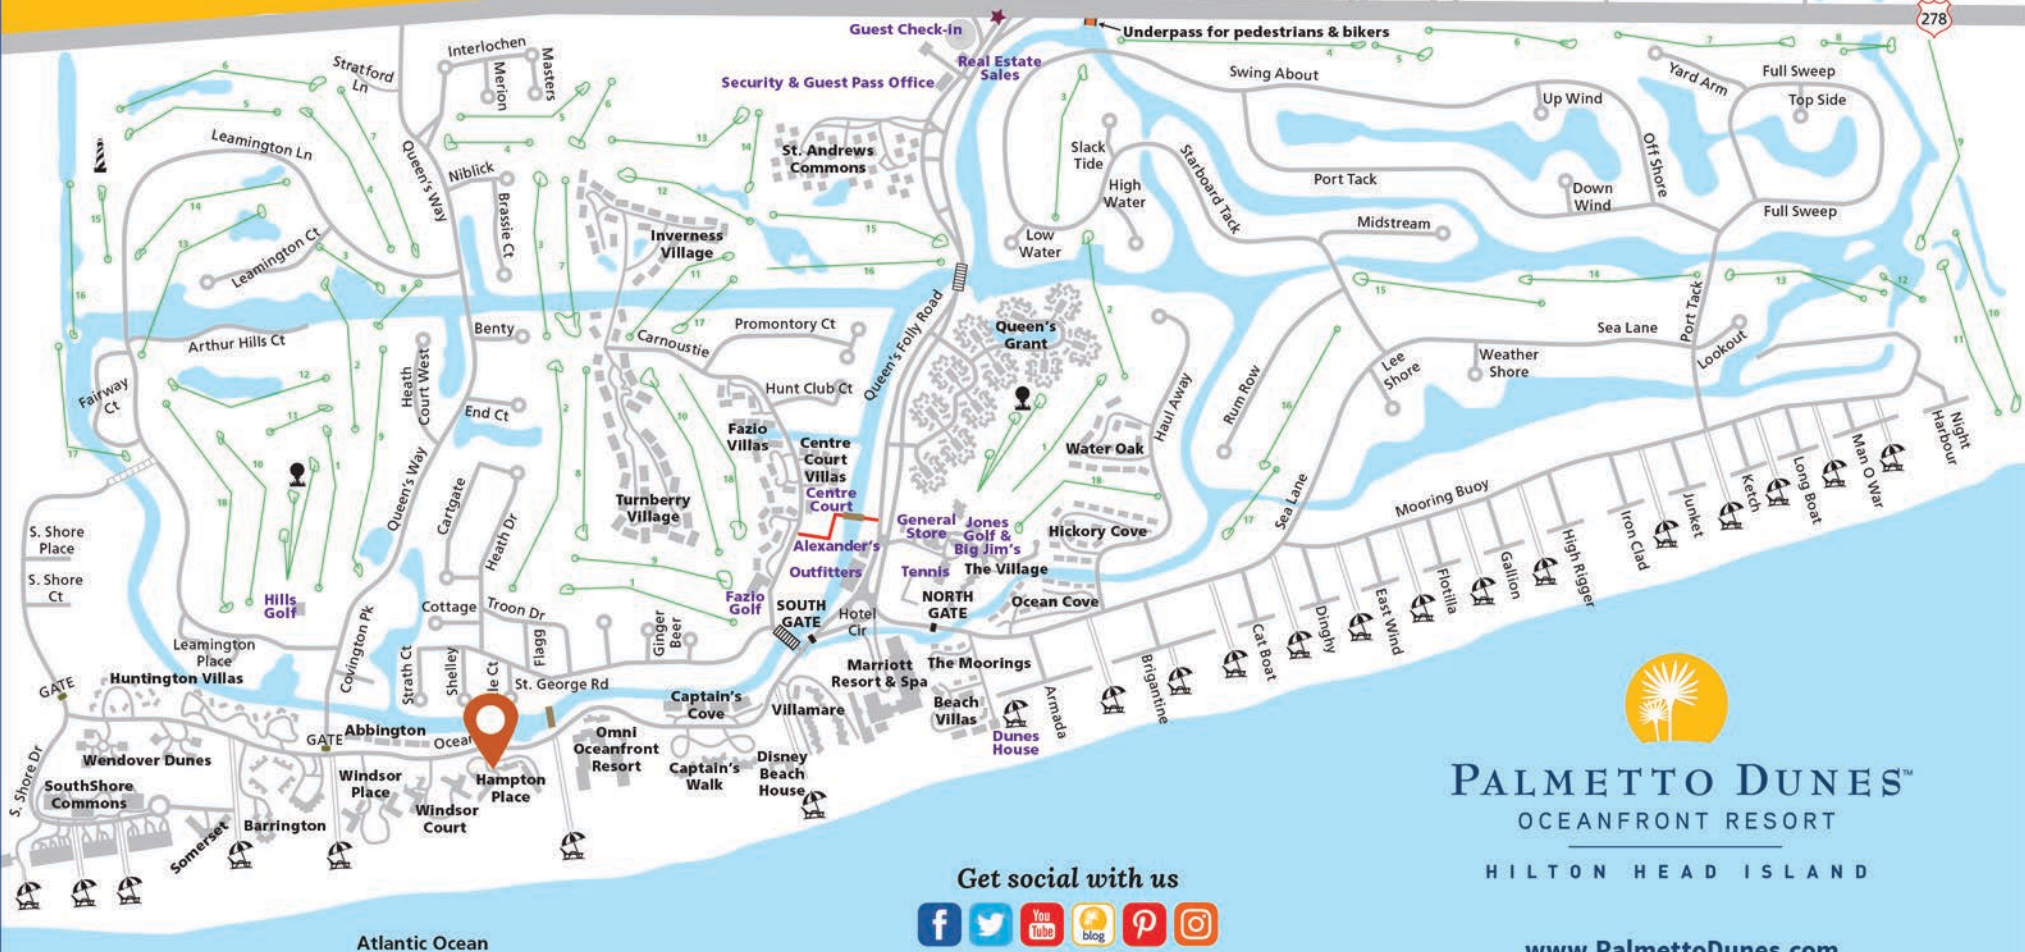

PALMETTO DUNES OCEANFRONT RESORT

TAKE ADVANTAGE OF OTHER RESORT ACTIVITIES:

GOLF: Three championship golf courses, plus golf lessons, clinics & great pro shops.

TENNIS & PICKLEBALL: World-class tennis facilities with 19 clay courts (four courts are lighted for night play) and 24 pickleball courts (all are lighted for night play). Tennis & pickleball lessons & clinics for junior & adults available!

OUTFITTERS: Bikes, kayaks, canoes, beach gear & lagoon fishing.

SHELTER COVE HARBOUR: Waterfront shopping, casual dining & nightly seasonal entertainment.

SHELTER COVE MARINA: Inshore & offshore charter fishing, dolphin & nature cruises, sport crabbing, kayaking, 2-person cat boat plus seasonal fireworks & pirate cruises!

- Icons**
- Leamington Lighthouse
 - Resort Entrance
 - Security Gates
 - Residential Gates
 - Beach Access
 - Bike Trails
 - Driving Range

PALMETTO DUNES™
OCEANFRONT RESORT

HILTON HEAD ISLAND

Get social with us

www.PalmettoDunes.com

Atlantic Ocean