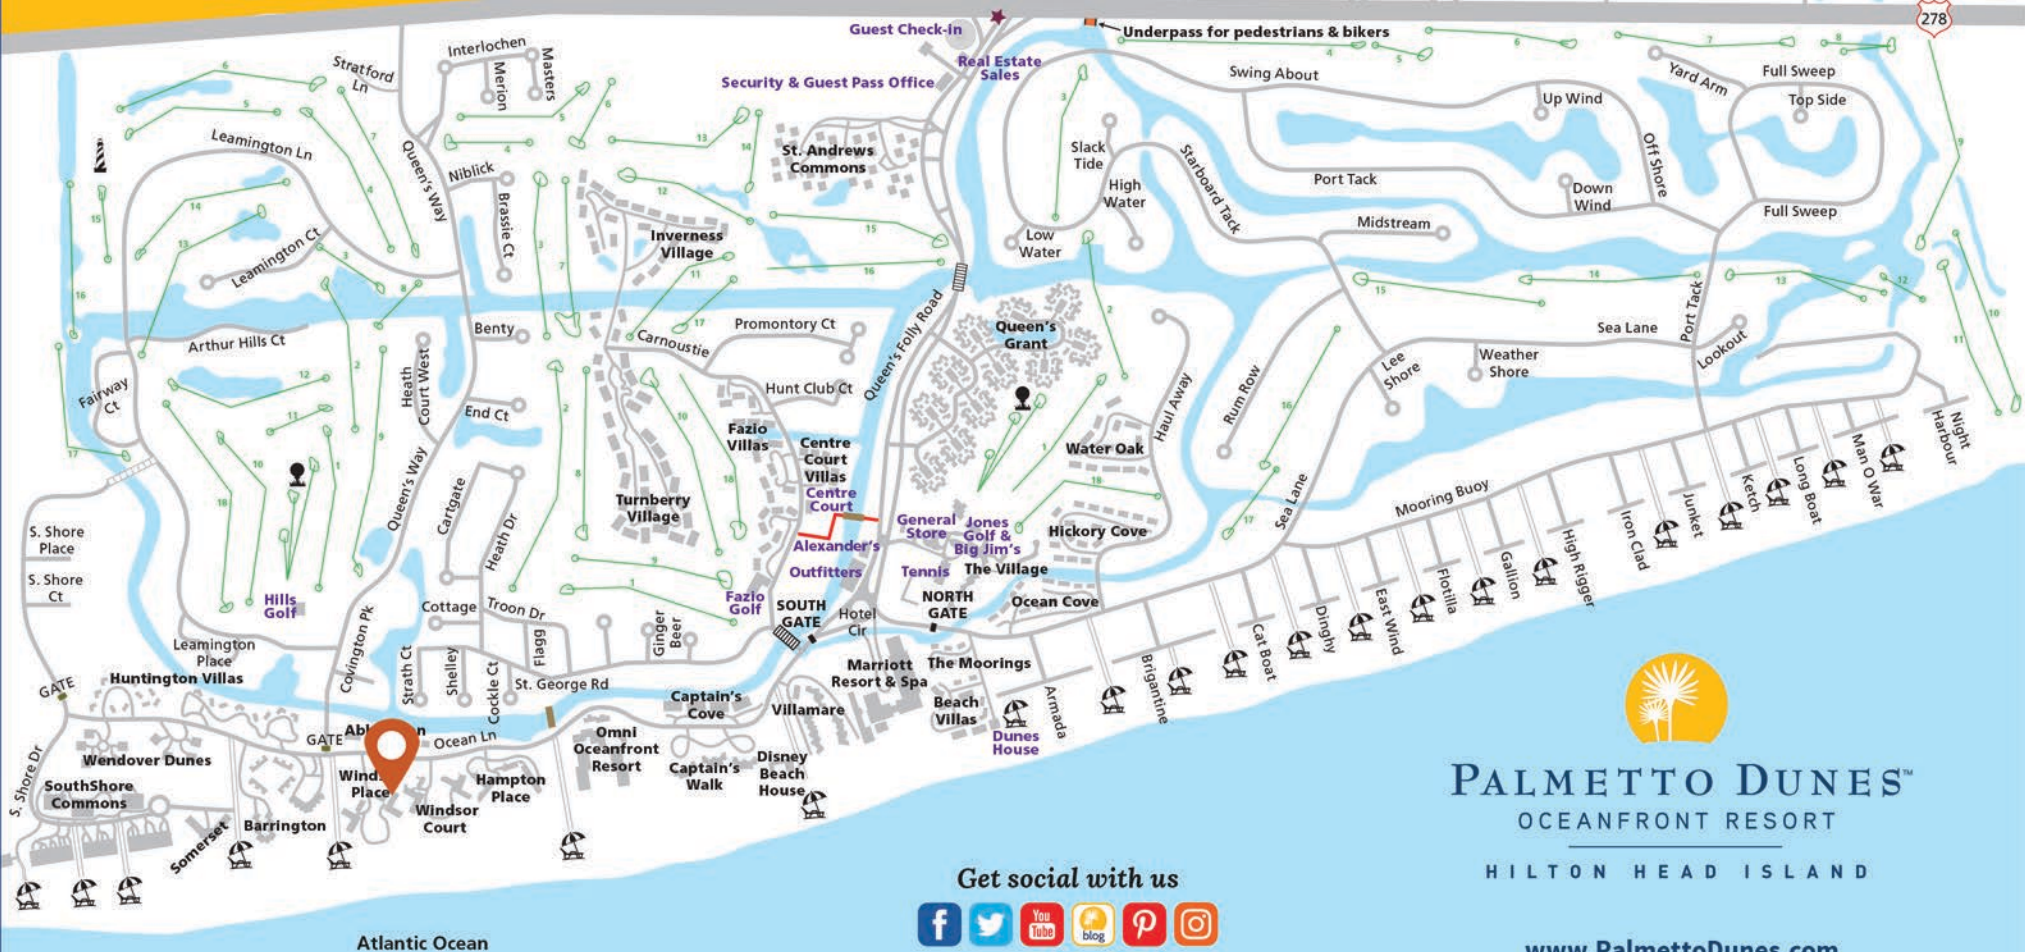

# PALMETTO DUNES OCEANFRONT RESORT

**OUTFITTERS:** Bikes, kayaks, canoes, beach gear & lagoon fishing.

**SHELTER COVE HARBOUR:** Waterfront shopping, casual dining & nightly seasonal entertainment.

**SHELTER COVE MARINA:** Inshore & offshore charter fishing, dolphin & nature cruises, sport crabbing, kayaking, 2-person cat boat plus seasonal fireworks & pirate cruises!

- Icons**
- Leamington Lighthouse
  - Resort Entrance
  - Security Gates
  - Residential Gates
  - Beach Access
  - Bike Trails
  - Driving Range

**PALMETTO DUNES™**  
OCEANFRONT RESORT

HILTON HEAD ISLAND

Get social with us

[www.PalmettoDunes.com](http://www.PalmettoDunes.com)

Atlantic Ocean